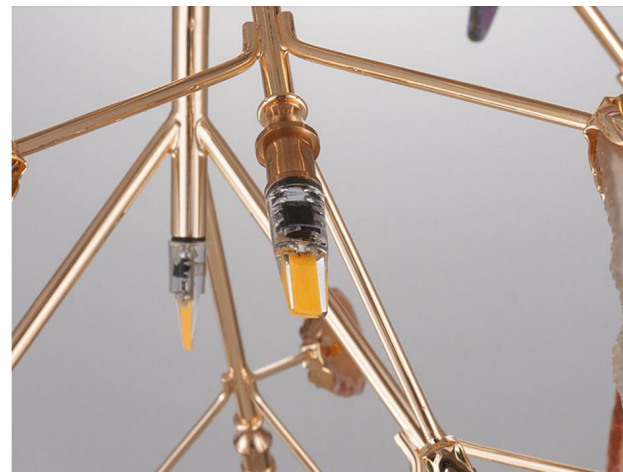

Contemporary pendant lamp

PRODUCT	STYLE	SIZE	SPACE	BE APPLICABLE
	A	R: 25CM H: 38CM LINE LENGTH:130CM (ADJUSTABLE)	5-10m ²	RESTAURANT / HOME / OTHER
	B	R: 35CM H: 28CM LINE LENGTH:130CM (ADJUSTABLE)	5-10m ²	RESTAURANT / HOME / OTHER
	C	R: 35CM H: 35CM LINE LENGTH:130CM (ADJUSTABLE)	5-10m ²	RESTAURANT / HOME / OTHER

Decorative Iron Hanging Colored Chandelier

Model:7354-B

Light Sources:G4

Materials:Iron and agate ston

Voltage:110-240V

Size:D=80cm H=50cm

Color:colorfull

NEW Modern Pendant Light

Model:6588Series

Materials:Hardware and glass

Voltage:110-240V

Size:L=140cm H=46cm

Color:Transparent /Smoke gray/Bronze

Model options: 3-head lamp/5-head lamp/7-head lamp/8-head lamp/9-head lamp/11-head lamp