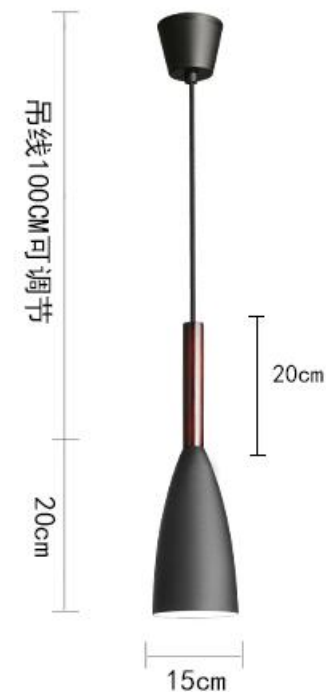

Model:7740Series

Materials: Metal and wooden

Voltage: 110-240V

Size: D=15cm (single one or combition)

Color: black/white /yellow/silver

vintage metal wooden Pendant Light

Model:5679Series

Materials: Metal and wooden