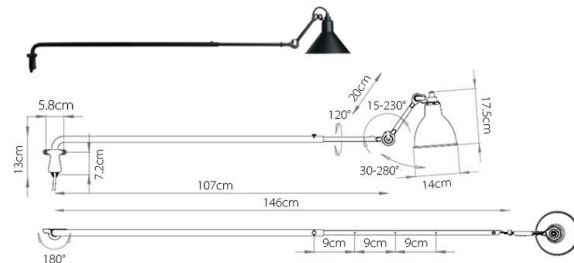

Wall-lamp

公益宝贝

公益宝贝

6153-B

6157-B

6157-B款

多角度展示
RED DISPLAY

(银色)