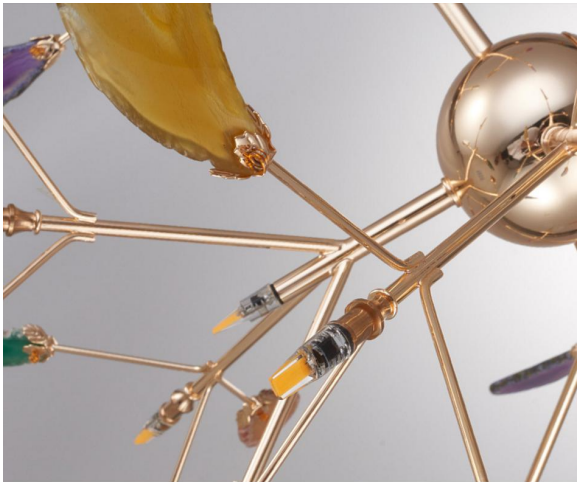

Contemporary pendant lamp

PRODUCT	STYLE	SIZE	SPACE	BE APPLICABLE
	A	R: 25CM H: 38CM LINE LENGTH:130CM (ADJUSTABLE)	5-10m ²	RESTAURANT / HOME / OTHER
	B	R: 35CM H: 28CM LINE LENGTH:130CM (ADJUSTABLE)	5-10m ²	RESTAURANT / HOME / OTHER
	C	R: 35CM H: 35CM LINE LENGTH:130CM (ADJUSTABLE)	5-10m ²	RESTAURANT / HOME / OTHER

Decorative Iron Hanging Colored Chandelier

Model:7354-B

Light Sources:G4

Materials:Iron and agate ston

Voltage:110-240V

Size:D=80cm H=50cm

Color:colorfull

NEW Modern Pendant Light

Model:6588Series

Materials:Hardware and glass

Voltage:110-240V

Size:L=140cm H=46cm

Color:Transparent /Smoke gray/Bronze

Model options: 3-head lamp/5-head lamp/7-head lamp/8-head lamp/9-head lamp/11-head lamp