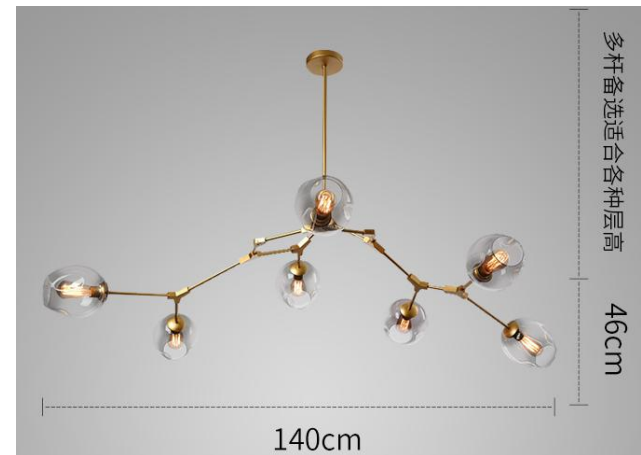

NEW Modern Pendant Light

Model:6588Series

Materials:Hardware and glass

Voltage:110-240V

Size:L=140cm H=46cm

Color:Transparent /Smoke gray/Bronze

Model options: 3-head lamp/5-head lamp/7-head lamp/8-head lamp/9-head lamp/11-head lamp

brozen