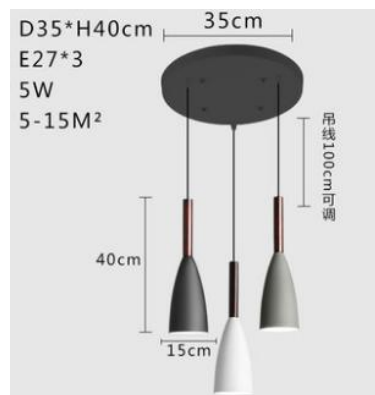

vintage metal wooden Pendant Light

Model:7740Series

Materials: Metal and wooden

Voltage: 110-240V

Size: D=15cm (single one or combition)

Color: black/white /yellow/silver