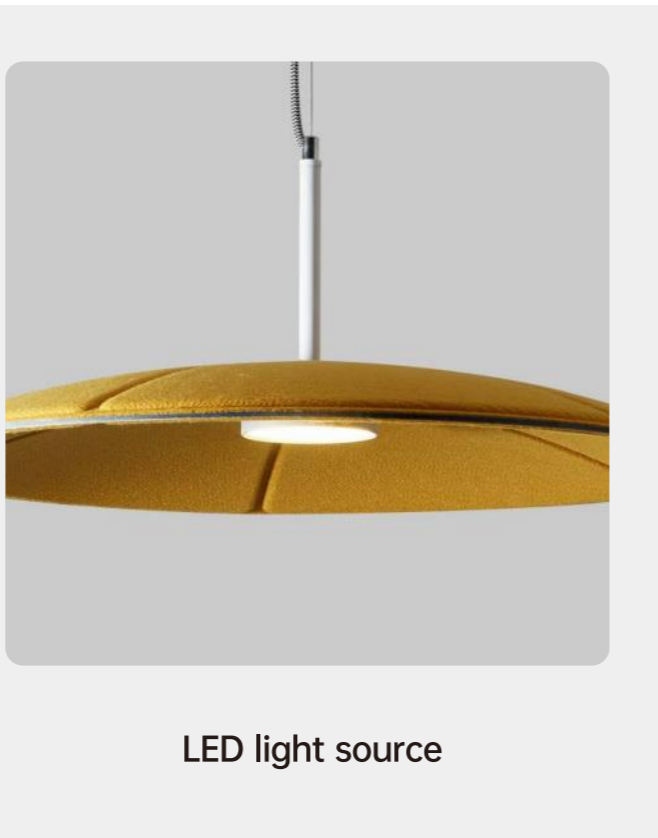

DJ-012

LED light source

Material	Measure(mm)	CTN Size(mm)	20'GP/40'GP/40'HQ
Made from a felt made of recycled plastic bottle fibers in 3000g PET with comfortable felt surface and inside	Φ600*H65	620*620*670/10PCS/CTN	10430PCS/20860PCS/23900PCS