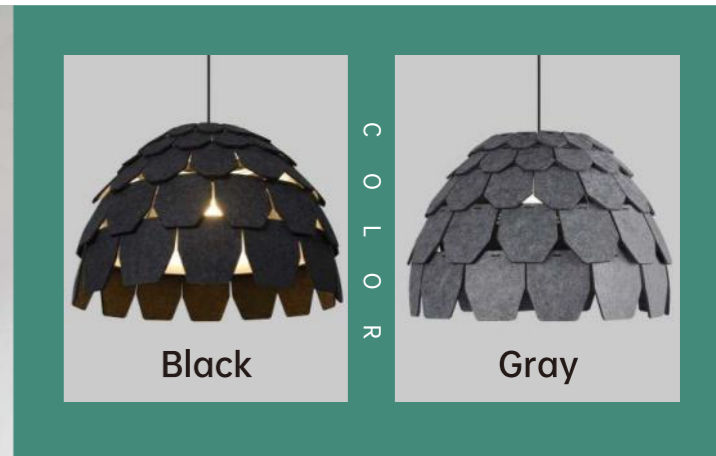

DJ-026

Material	Measure(mm)	CTN Size(mm)	20'GP/40'GP/40'HQ
Made from a felt made of recycled plastic bottle fibers in 1800g PET with comfortable felt surface and inside	∅500*H400	520*520*420/1PC/CTN	247PCS/502PCS/599PCS