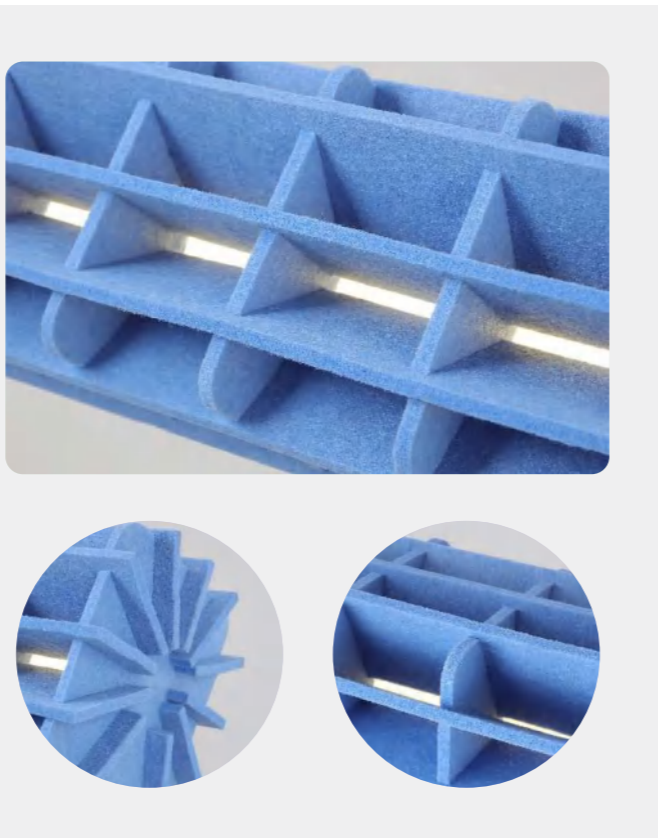

DJ-044

Material	Measure(mm)	CTN Size(mm)	20'GP/40'GP/40'HQ
Made from a felt made of recycled plastic bottle fibers in 2000g PET	L1382*W225*H225	1402*254*245/1PC/CTN	321PCS/653PCS/779PCS