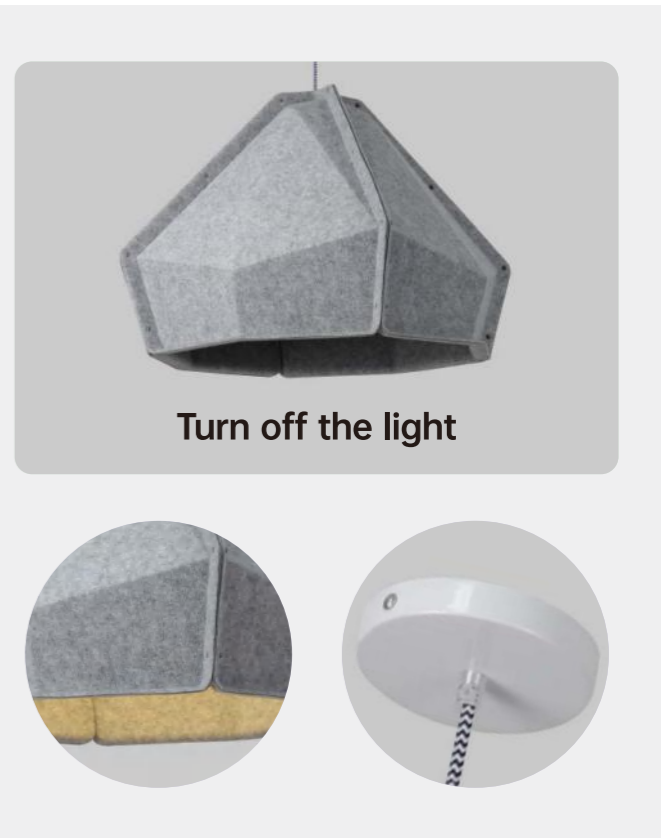

DJ-020

Material	Measure(mm)	CTN Size(mm)	20'GP/40'GP/40'HQ
Made from a felt made of recycled plastic bottle fibers in 2000g PET	Φ780*420	640*640*250/1PC/CTN	270PCS/530PCS/560PCS