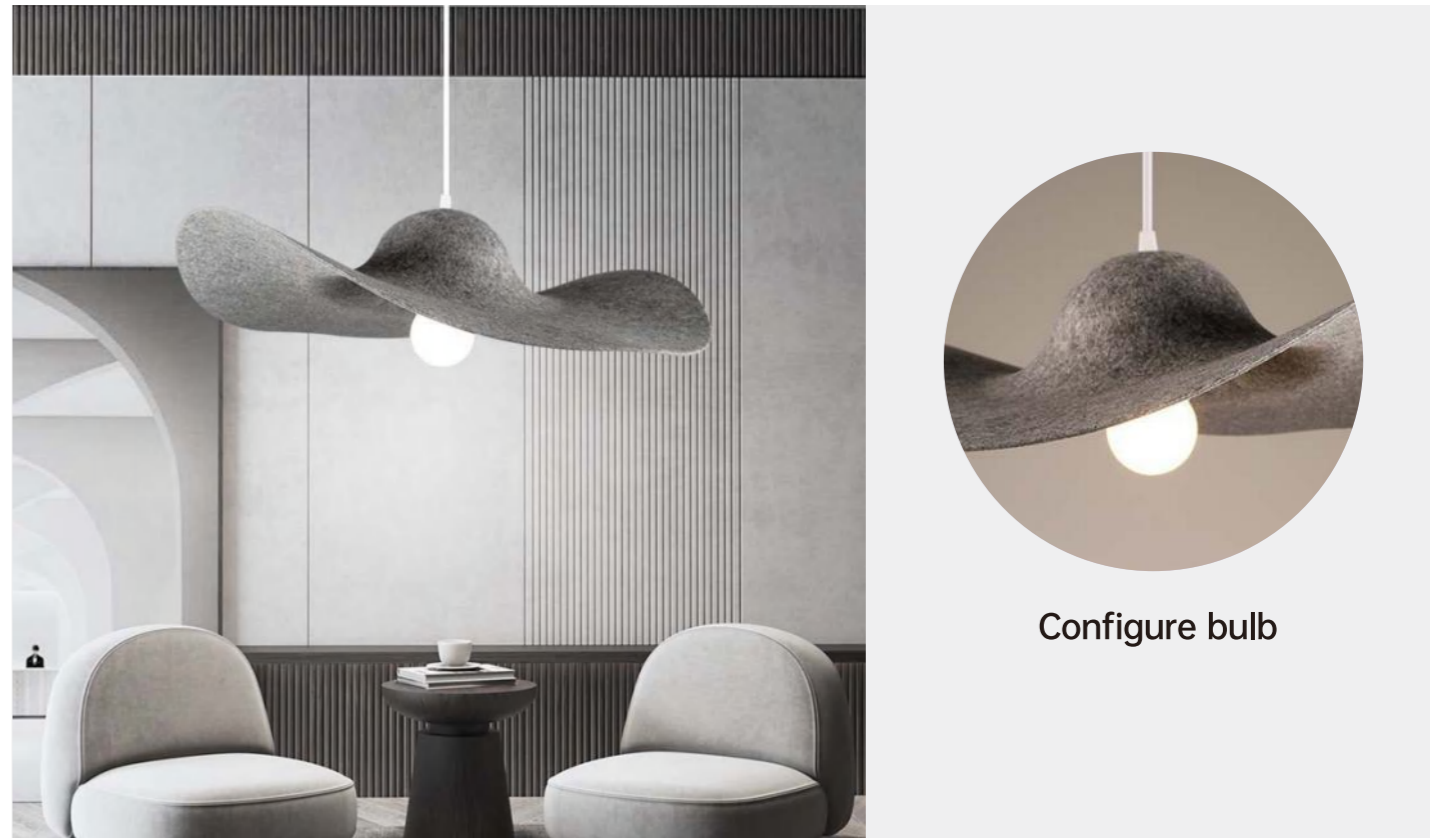

DJ-028

Material	Measure(mm)	CTN Size(mm)	20'GP/40'GP/40'HQ
Made from a felt made of recycled plastic bottle fibers in 2000g PET	Φ650*H180	670*670*200/1PC/CTN	311PCS/635PCS/746PCS