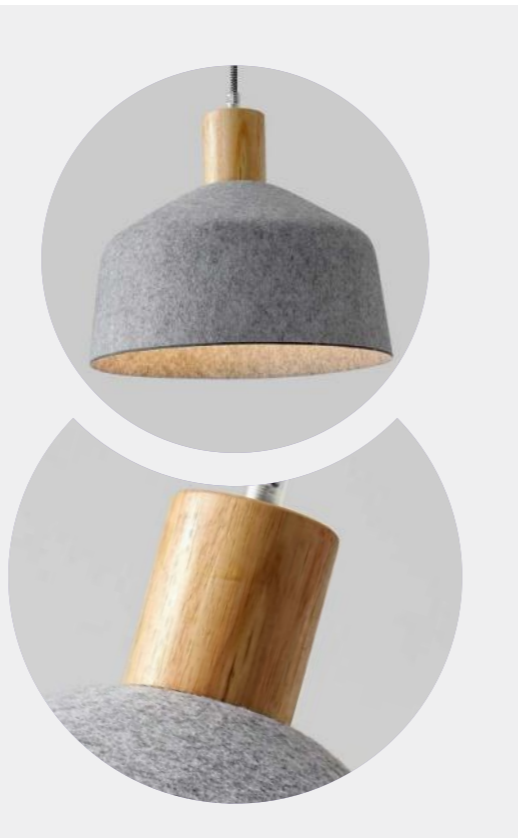

DJ-010

Material	Measure(mm)	CTN Size(mm)	20'GP/40'GP/40'HQ
Made from a felt made of recycled plastic bottle fibers in 2000g PET	Φ260*H155	300*300*700/10PCS/CTN	2150PCS/4460PCS/5230PCS