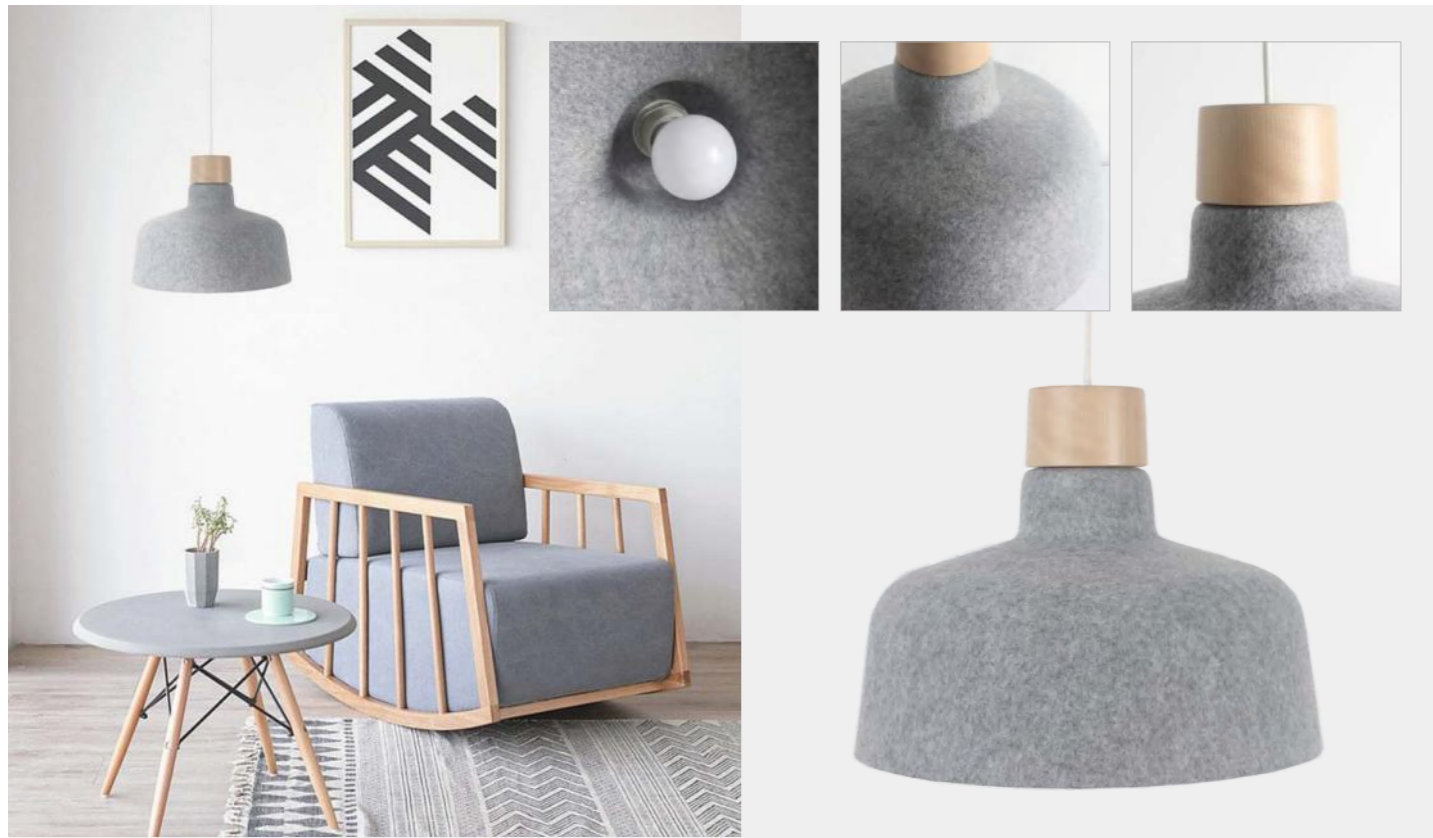

DJ-054

Material	Measure(mm)
Made from a felt made of recycled plastic bottle fibers in 2000g PET	φ 365*H280