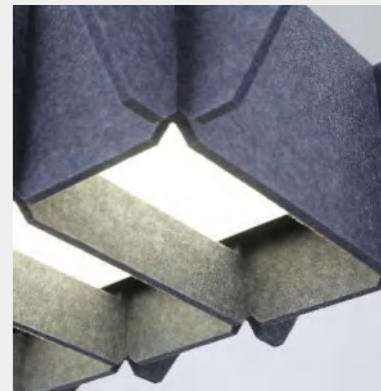

DJ-049

Material	Measure(mm)	CTN Size(mm)	20'GP/40'GP/40'HQ
Made from a felt made of recycled plastic bottle fibers in 2000g PET	L810*W410*H192	1010*430*212/1PC/CTN	304PCS/619PCS/739PCS