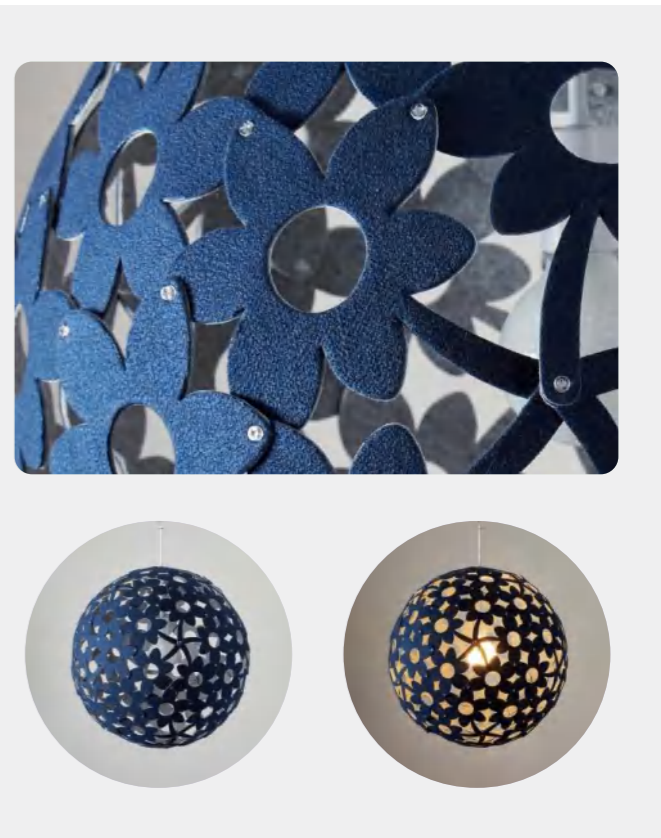

DJ-016

Material	Measure(mm)	CTN Size(mm)	20'GP/40'GP/40'HQ
Made from a felt made of recycled plastic bottle fibers in 1800g PET with comfortable felt surface and inside	Φ600*H600	650*650*650/1PC/CTN	100PCS/210PCS/240PCS