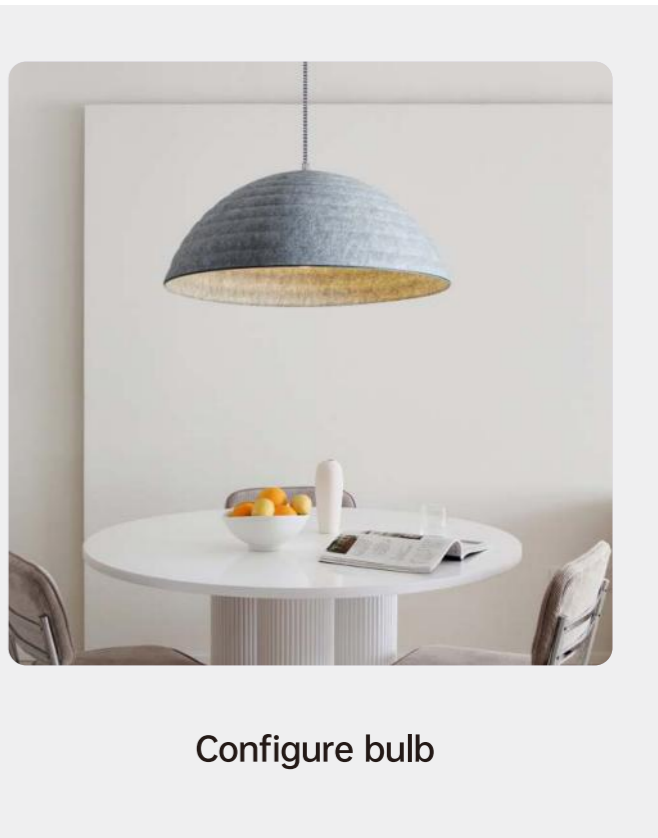

DJ-013

Configure bulb

Material	Measure(mm)	CTN Size(mm)	20'GP/40'GP/40'HQ
Made from a felt made of recycled plastic bottle fibers in 2000g PET with comfortable felt surface and inside	Φ460*H200	420*420*500/5PCS/CTN	1360PCS/2720PCS/3110PCS