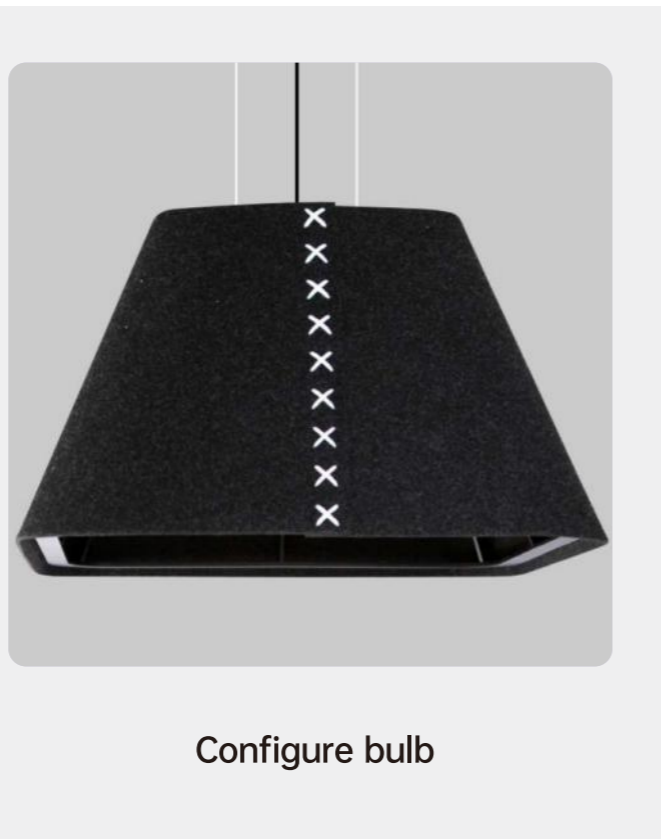

DJ-034

Configure bulb

Material	Measure(mm)	CTN Size(mm)	20'GP/40'GP/40'HQ
Made from a felt made of recycled plastic bottle fibers in 2000g PET	L750*W750*H440	770*770*460/1PC/CTN	103PCS/209PCS/249PCS