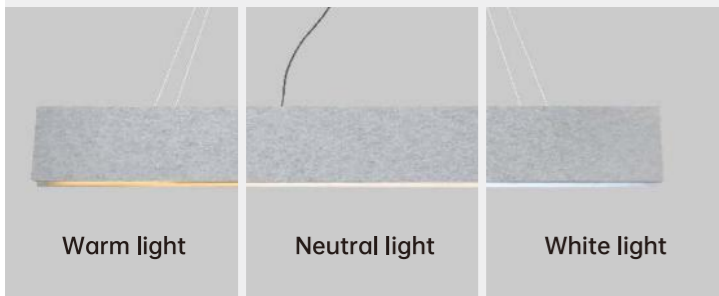

DJ-025

Material	Measure(mm)	CTN Size(mm)	20'GP/40'GP/40'HQ
Made from a felt made of recycled plastic bottle fibers in 2000g PET	L2370*W100H300	2500*330*480/10PCS/CTN	700PCS/1410PCS/1660PCS
Made from a felt made of recycled plastic bottle fibers in 2000g PET	L2470*W45*H410	2500*430*480/10PCS/CTN	540PCS/1080PCS/1270PCS