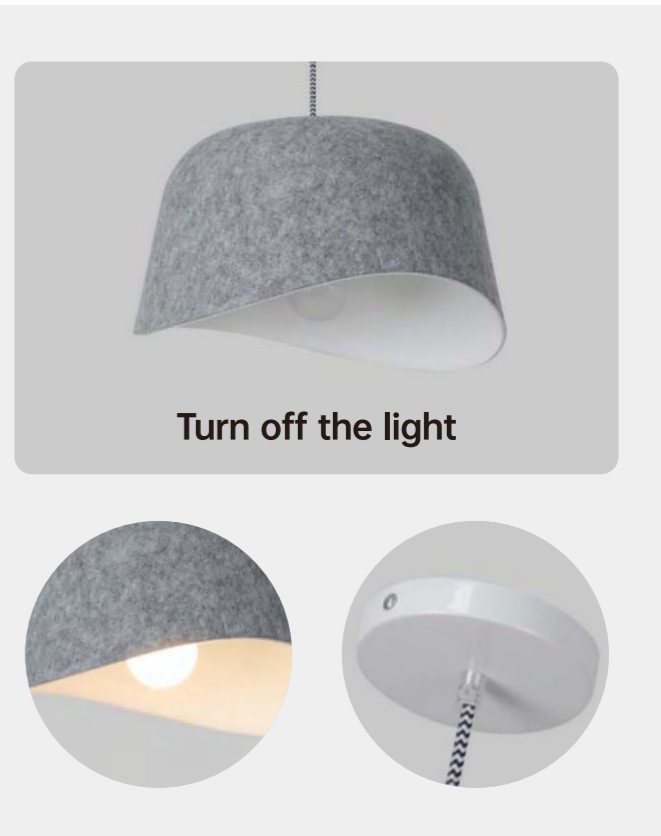

DJ-018

Turn off the light

Material	Measure(mm)	CTN Size(mm)	20'GP/40'GP/40'HQ
Made from a felt made of recycled plastic bottle fibers in 2000g PET	Φ305*H190	350*330*450/10PCS/CTN	5400PCS/11200PCS/13000PCS