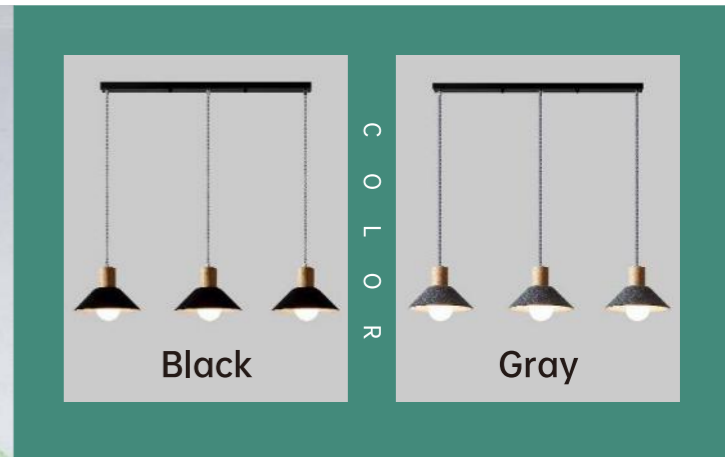

DJ-011

Material	Measure(mm)	CTN Size(mm)	20'GP/40'GP/40'HQ
Made from a felt made of recycled plastic bottle fibers in 1800g PET with comfortable felt surface and inside	Φ220*H75	240*240*440/10PCS/CTN	9300PCS/19000PCS/22000PCS