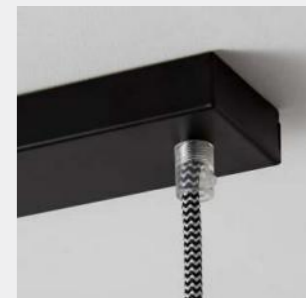

DJ-011

Material	Measure(mm)	CTN Size(mm)	20'GP/40'GP/40'HQ
Made from a felt made of recycled plastic bottle fibers in 1800g PET with comfortable felt surface and inside	Φ220*H75	240*240*440/10PCS/CTN	9300PCS/19000PCS/22000PCS