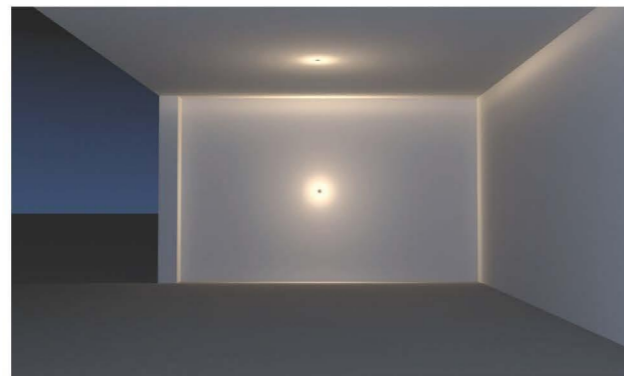

TL-3	显指/RA	功率/W	流明值/LM	电压/V	角度/°
3000K/4000K/5000K	80	6W	380 lm	110-277V	360°*10°
单彩色: 红/绿/蓝 Single color: Red / Green / blue		6W	360 lm	110-277V	360°*10°
渐明渐暗 Dimmable	80	6W	380 lm	24V	360°*10°
RGB		9W		24V	360°*10°
RGBW		12W		24V	360°*10°