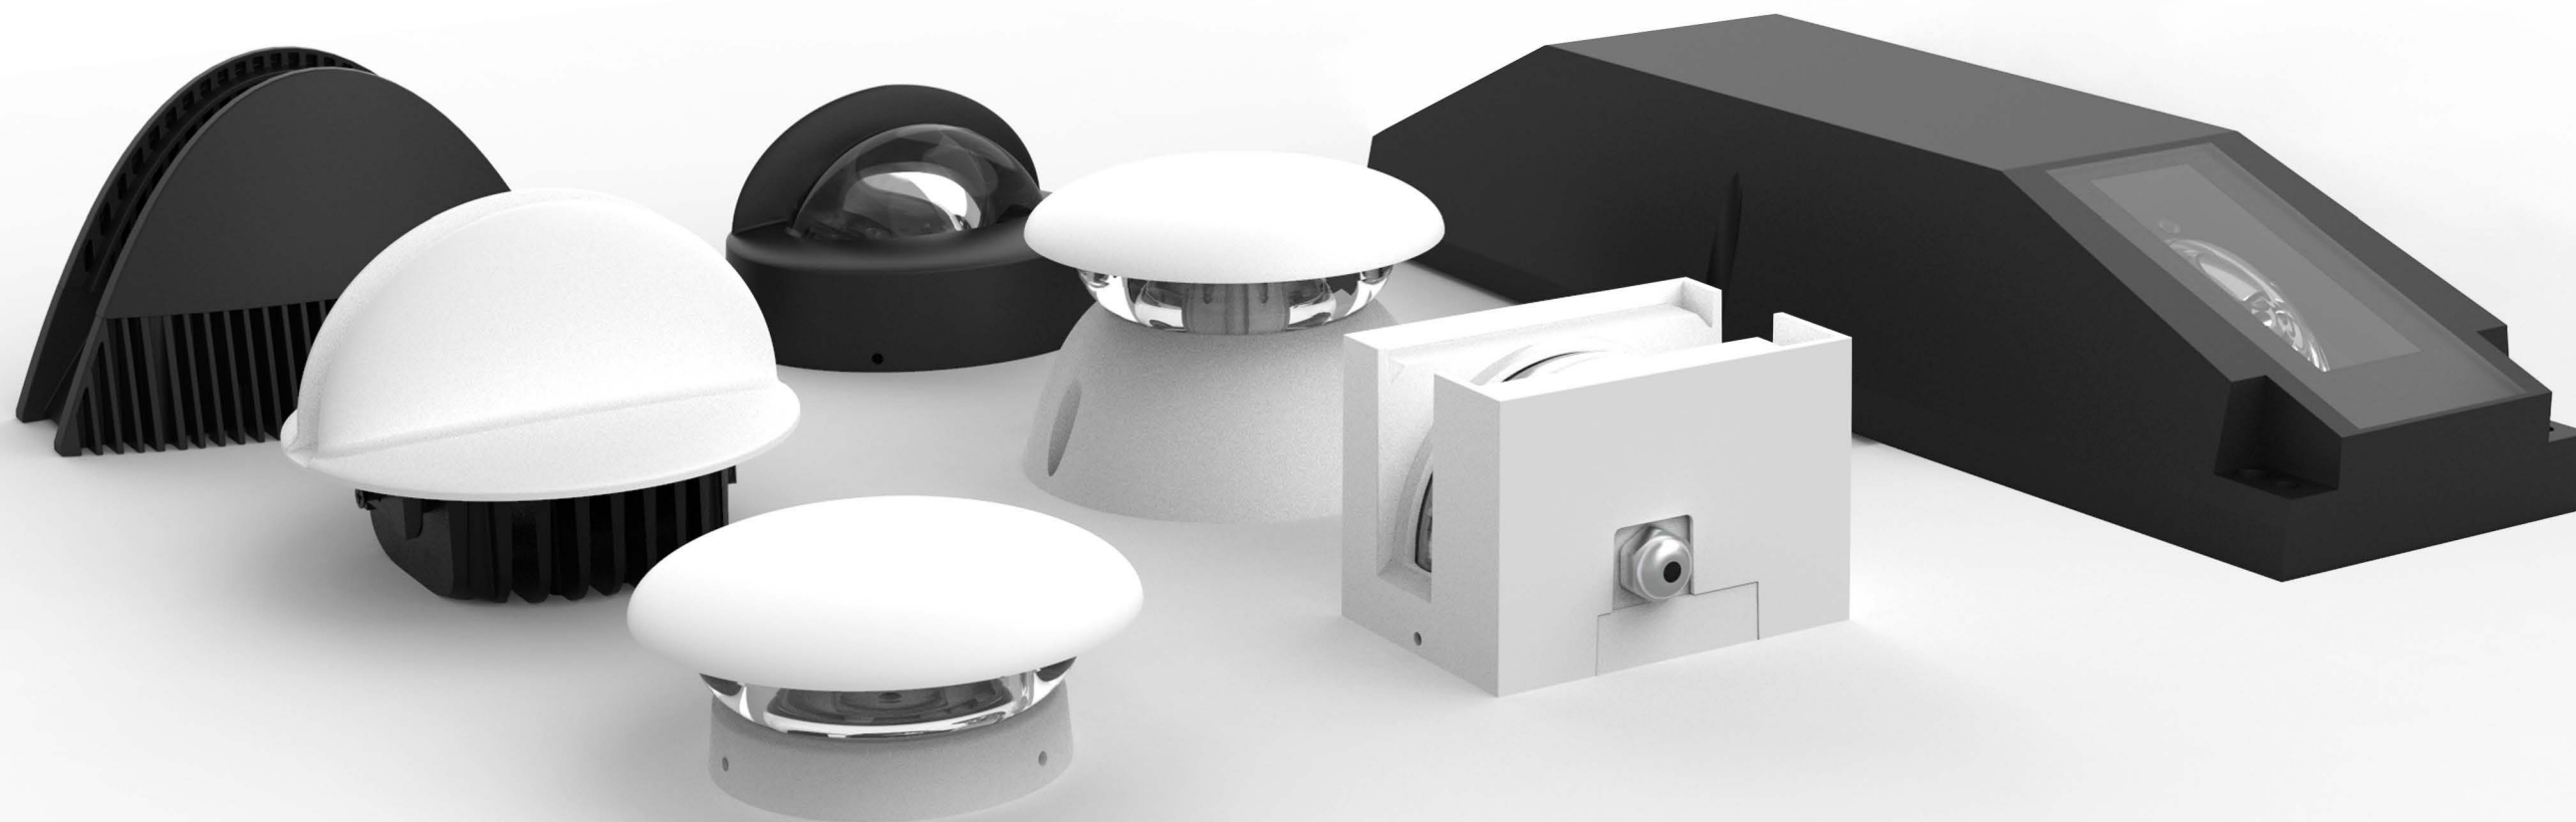

轨迹系列

Trick Light Series

LED