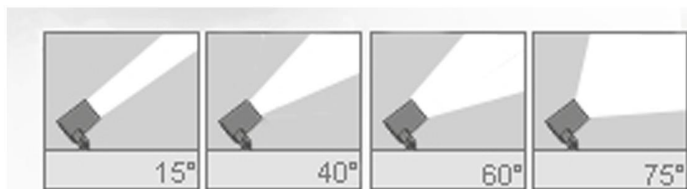

FL-2	CRI/RA	Power/W	LED	Voltage/V	Angle/°
3000K/4000K	80	9W	SMD	DC24V	47°
RGBW	80	10W	SMD	DC24V	7°/32°
Light Blue	80	12W	SMD	DC24V	55°

Flood Light Series

Tree Spot Light FL-3

- Shell: die casting aluminum, powder coating; customized color
- Cree / Philips chip
- Jinshun / DMX512 control device
- Waterproof grade: IP65
- Application: it can be applied to a variety of bushes, grasses, trees and other landscape lighting, but also can be applied to external walls, windows, fashion stores, hotels and other indoor and outdoor applications. Used to show the fading effect of different colors, or to create a colorful atmosphere with RGBW.