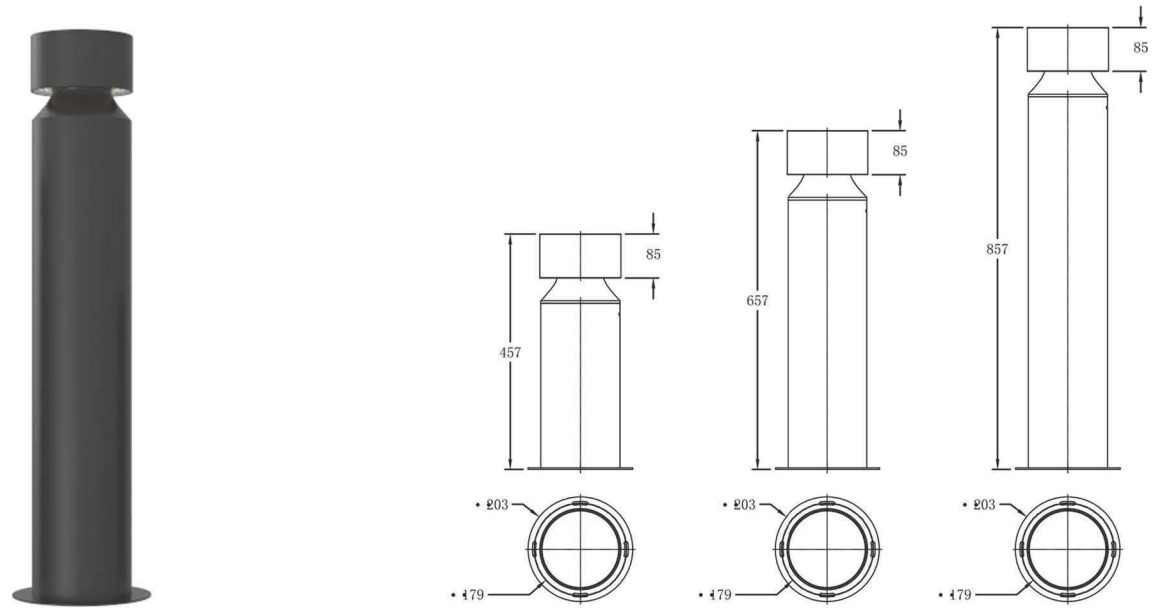

庭院系列/Courtyard light Series

上下出光草坪灯/Up and Down Lawn Light LL-11

- 外壳: 压铸铝, 粉末涂层; 表面颜色可定制
  Shell: die casting aluminum, powder coating; customized color
- 科瑞/飞利浦芯片
  Cree / Philips chip
- 金顺 /DMX512 控制装置
  Jinshun / DMX512 control device
- 防水等级: IP65
  Waterproof grade: IP65
- 应用: 在圆形草坪灯的基础上, 采用上下双出光的新模式, 出光均匀, 无眩光。上出光可用于小路径, 下出光可用于广场等开放区域, 同时出光洗亮周围环境, 营造整体的氛围感。
  On the basis of the circular lawn light, a new mode of up and down double light is adopted, with uniform light and no glare. Up light can be used for small paths, downlight can be used for squares and other open areas, while light washes the surrounding environment, creating a sense of overall atmosphere.