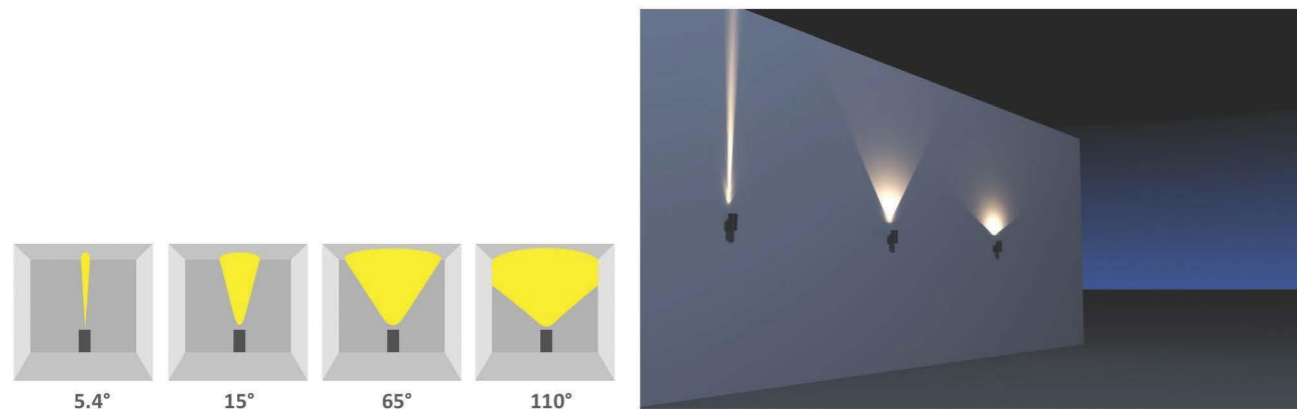

单头壁灯/Single wall light WL-3

- 外壳: 压铸铝, 粉末涂层; 表面颜色可定制
  Shell: die casting aluminum, powder coating; customized color
- 科瑞芯片
  Cree
- 金顺 /DMX512 控制装置
  Jinshun / DMX512 control device
- 防水等级: IP65
  Waterproof grade: IP65
- 应用: 单向出光户外墙灯, 主要用于建筑外墙, 圆柱照明, 户外景观装饰等。多种角度营造不同的灯光氛围。
  Application: Single direction outdoor wall light, mainly used for building exterior wall, column lighting, outdoor landscape decoration, etc. different angles create different lighting atmosphere.

WL-3	显指/RA	功率/W	流明值/LM	电压/V	角度/°
3000K/4000K 5000K	80	10w	411lm(5.4°) 430.17lm(15°) 448.17lm(65°) 498.17lm(110°)	110-277v	5.4°/15°/ 65°/110°
渐明渐暗 Dimmable	80	10w	411lm(5.4°) 430.17lm(15°) 448.17lm(65°) 498.17lm(110°)	24v	5.4°/15°/ 65°/110°
RGBW		10w		24v	5.4°/15°/ 65°/110°