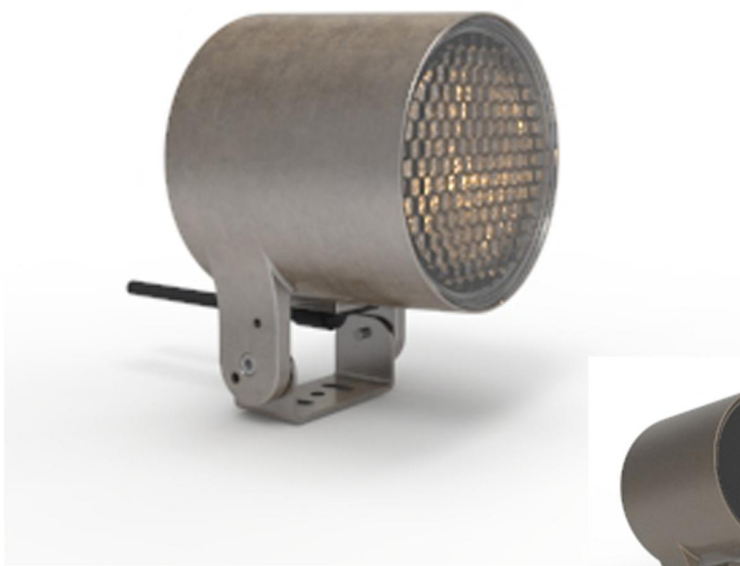

FL-1	CRI/RA	Power/W	LED	Voltage/V	Angle/°
3000K	80	3W	SMD	DC24V	20°/25°/30°
RGBW	80	6W	Custom chip	DC24V	20°/25°/30°

Flood Light Series

Tree Spot Light FL-2

- Shell: die casting aluminum, powder coating; customized color
- Cree / Philips chip
- Jinshun / DMX512 control device
- Waterproof grade: IP65
- Application: it can be applied to a variety of bushes, grasses, trees and other landscape lighting, but also can be applied to external walls, windows, fashion stores, hotels and other indoor and outdoor applications. Used to show the fading effect of different colors, or to create a colorful atmosphere with RGBW.

FL-2	CRI/RA	Power/W	LED	Voltage/V	Angle/°
3000K/4000K	80	9W	SMD	DC24V	47°
RGBW	80	10W	SMD	DC24V	7°/32°
Light Blue	80	12W	SMD	DC24V	55°

Flood Light Series

Tree Spot Light FL-3

- Shell: die casting aluminum, powder coating; customized color
- Cree / Philips chip
- Jinshun / DMX512 control device
- Waterproof grade: IP65
- Application: it can be applied to a variety of bushes, grasses, trees and other landscape lighting, but also can be applied to external walls, windows, fashion stores, hotels and other indoor and outdoor applications. Used to show the fading effect of different colors, or to create a colorful atmosphere with RGBW.

Flood Light Series

Flood Light FL-7

- Shell: die casting aluminum, powder coating; customized color
- Cree / Philips chip
- Jinshun control device
- Waterproof grade: IP65
- Application: suitable for green plants, bridges, eaves, sculptures, roofs, etc. Complete casting options and budgets are available.