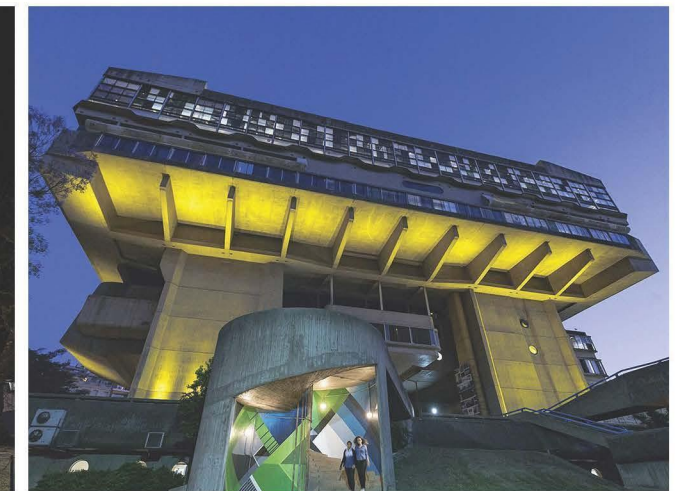

地埋灯/In-ground light IG-7

- 外壳：压铸铝结构和不锈钢精铸面盖的结合，粉末涂层；表面颜色可定制
  Shell: die casting aluminum construction with stainless steel precision casting face cover, powder coating; customized color
- 科瑞/飞利浦芯片
  Cree / Philips chip
- 金顺 /DMX512 控制装置
  Jinshun / DMX512 control device
- 防水等级：IP66
  Waterproof grade: IP66
- 应用：可作为古建亮化用灯，木栈道装饰用灯，也适用于绿化带，公园亮化工程，草坪，庭院，步行街等夜景照明
  It can be used for lighting ancient buildings, wooden plank road, green belt, park lighting, lawn, courtyard, pedestrian street, etc.