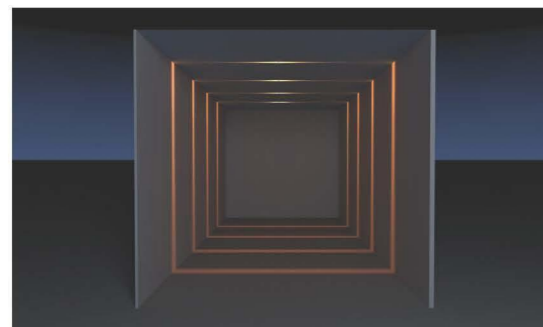

轨迹系列/Trick Light Series

天花灯/Ceiling Light TL-2

- 外壳: 压铸铝, 粉末涂层; 表面颜色可定制
  Shell: die casting aluminum, powder coating; customized color
- 科瑞/飞利浦芯片
  Cree / Philips chip
- 金顺 /DMX512 控制装置
  Jinshun / DMX512 control device
- 防水等级: IP45
  Waterproof grade: IP45
- 应用: 精致外观, 精准配光, 光线边沿清晰, 可用于酒店走廊照明, 景区照明, 商场照明, 博物馆内照明, 街道照明。
  It has exquisite appearance, precise lighting distribution, clear cut-off line, can be used for hotel corridor lighting, scenic spot lighting, shopping mall lighting, museum inside lighting, street alley lighting.

TL-2	显指/RA	功率/W	流明值/LM	电压/V	角度/°
3000K/4000K/5000K	80	6W	180lm	110-277V	360°
单彩色: 红/绿/蓝 Single color: Red / Green / blue		4W	120lm	110-277V	360°
渐明渐暗 Dimmable	80	6W	180lm	24V	360°
RGB		6W	180lm	24V	360°