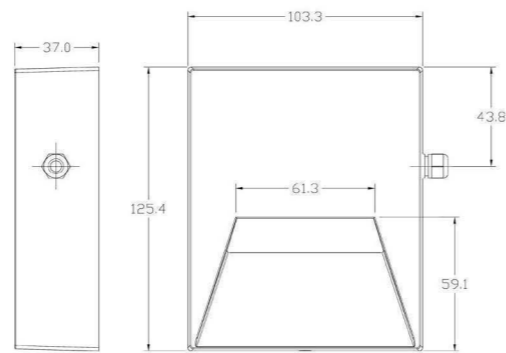

轨迹系列/Track Light Series

壁灯/Wall lamp TL-5

- 外壳: 压铸铝, 粉末涂层; 表面颜色可定制
  Shell: die casting aluminum, powder coating; customized color
- 飞利浦芯片
  Philips chip
- 金顺 /DMX512 控制装置
  Jinshun / DMX512 control device
- 防水等级: IP66
  Waterproof grade: IP66
- 精致外观, 精准配光, 光线边沿清晰
  Exquisite appearance, precise light distribution, clear light edge
- 多种角度设计, 光斑多种选择
  Multiple angle design, multiple choices of light spot
- 适用于河道边、护栏等, 实现道路照明、防撞和景观的结合统一
  It is suitable for riversides, guardrails, etc., to achieve the combination and unification of road lighting, collision avoidance and landscape

120°