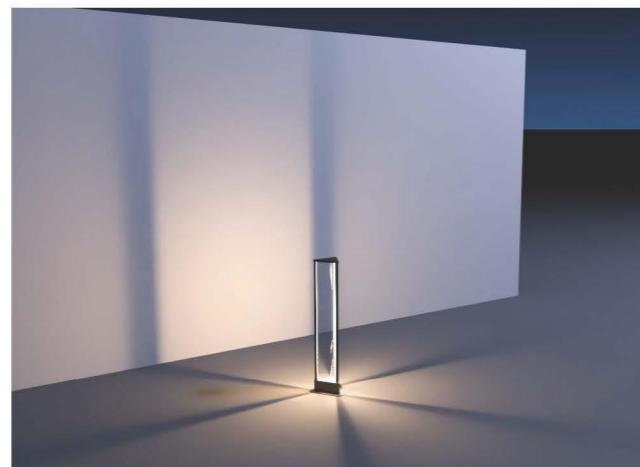

三角草坪灯/Triangular Lawn Light LL-1

- 外壳: 压铸铝, 粉末涂层; 表面颜色可定制
  Shell: die casting aluminum, powder coating; customized color
- 科瑞/飞利浦芯片
  Cree / Philips chip
- 金顺 /DMX512 控制装置
  Jinshun / DMX512 control device
- 防水等级: IP65
  Waterproof grade: IP65
- 应用: 三面出光, 每个方向 60 度反射阴影, 适用于草坪、庭院等环境景观照明
  three directions, each direction is 60 degrees reflecting the shadow, suitable for lawn, courtyard and other environmental landscape lighting

LL-1	显指/RA	功率/W	流明值/LM	电压/V	角度/°
3000K/4000K 5000k	80	25W	1332lm	110-277v	360°