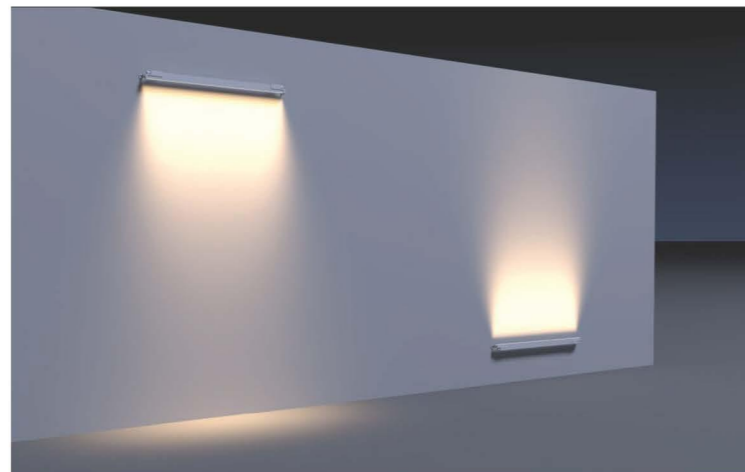

WL-9	显指/RA	功率/W	流明值/LM	电压/V	角度/°
3000K/4000K/5000K	80	12w/18w	504w/702lm	24v	20*60°