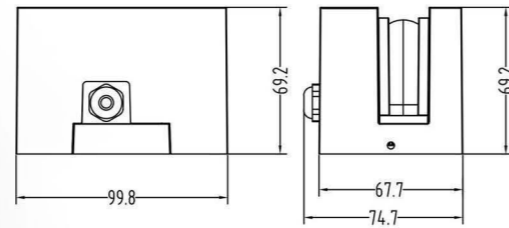

轨迹系列/Trick Light Series

窗框灯/Trick Light TL-4

- 外壳: 压铸铝, 粉末涂层; 表面颜色可定制
  Shell: die casting aluminum, powder coating; customized color
- 科瑞/飞利浦芯片
  Cree / Philips chip
- 金顺 /DMX512 控制装置
  Jinshun / DMX512 control device
- 防水等级: IP65
  Waterproof grade: IP65
- 应用: 多种线性光斑, 可根据客户要求定制线性光束长度, 宽度, 单向出光, 双向出光。适用于酒店过道, 窗框轮廓, 走廊, 外墙装饰照明等, 用线性来表达建筑阴影面。
  a variety of linear facula, can be customized according to customer requirements linear beam length, width, one-way light, two-way light. It is suitable for hotel corridor, window frame outline, corridor, exterior wall decoration lighting, etc. it uses linear to express architectural shadow surface.