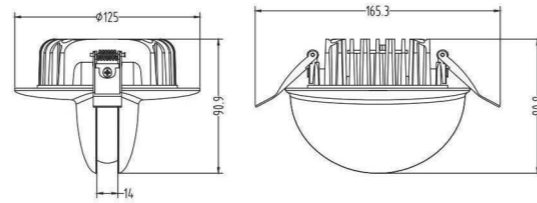

轨迹系列/Trick Light Series

天花灯/Ceiling Light TL-2

- 外壳: 压铸铝, 粉末涂层; 表面颜色可定制
  Shell: die casting aluminum, powder coating; customized color
- 科瑞/飞利浦芯片
  Cree / Philips chip
- 金顺 /DMX512 控制装置
  Jinshun / DMX512 control device
- 防水等级: IP45
  Waterproof grade: IP45
- 应用: 精致外观, 精准配光, 光线边沿清晰, 可用于酒店走廊照明, 景区照明, 商场照明, 博物馆内照明, 街道照明。
  It has exquisite appearance, precise lighting distribution, clear cut-off line, can be used for hotel corridor lighting, scenic spot lighting, shopping mall lighting, museum inside lighting, street alley lighting.