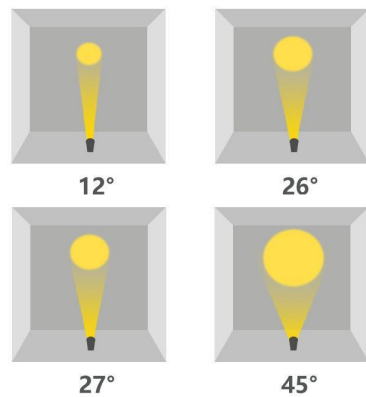

Flood Light Series

Narrow Beam Angle Flood Light FL-8

- Shell: die casting aluminum, powder coating; customized color
- Cree / Philips chip
- Jinshun control device
- Waterproof grade: IP65
- Application: a wide range of beam angles are available, with a unique optical structure and optical design of ultra-compact cast lamps, beam angles up to 40 to 50 meters, high power, soft and uniform light, and perfect integration with the environment.