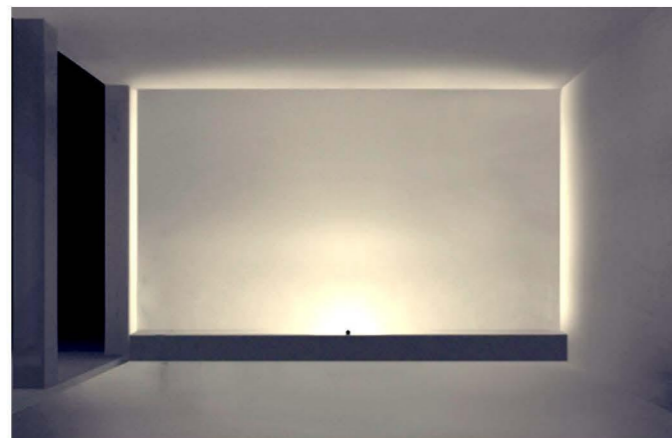

TL-8	显指/RA	功率/W	流明值/LM	电压/V	角度/°
3000K/4000K 5000k/	80	6.5W	485 lm	24v	53*110.5°
渐明渐暗 Dimmable	80	6.5W	485 lm	24v	53*110.5°
RGBW	80	10W	485 lm	24v	53*110.5°

110°