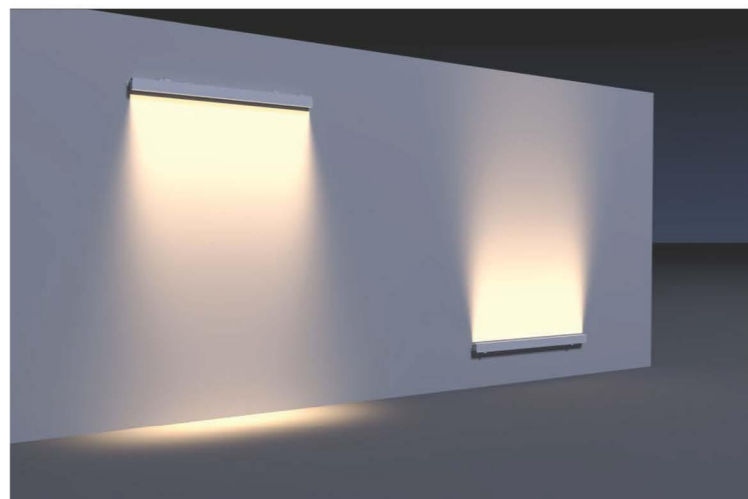

WL-10	显指/RA	功率/W	流明值/LM	电压/V	角度/°
3000K/4000K/5000k	80	24w/36w	936lm/1404lm	24v	20*60°

20*60°