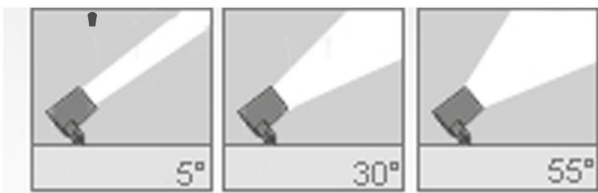

Flood Light Series

Tree Spot Light FL-2

- Shell: die casting aluminum, powder coating; customized color
- Cree / Philips chip
- Jinshun / DMX512 control device
- Waterproof grade: IP65
- Application: it can be applied to a variety of bushes, grasses, trees and other landscape lighting, but also can be applied to external walls, windows, fashion stores, hotels and other indoor and outdoor applications. Used to show the fading effect of different colors, or to create a colorful atmosphere with RGBW.

FL-2	CRI/RA	Power/W	LED	Voltage/V	Angle/°
3000K/4000K	80	9W	SMD	DC24V	47°
RGBW	80	10W	SMD	DC24V	7°/32°
Light Blue	80	12W	SMD	DC24V	55°