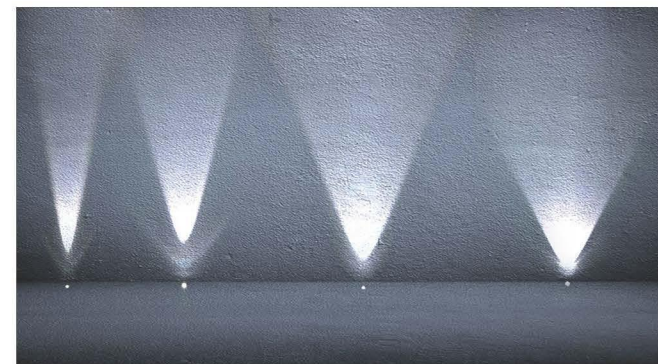

地埋灯/In-ground light IG-5

- 外壳: 压铸铝结构和不锈钢精铸面盖的结合, 粉末涂层; 表面颜色可定制
  Shell: die casting aluminum construction with stainless steel precision casting face cover, powder coating; customized color
- 科瑞/飞利浦芯片
  Cree / Philips chip
- 金顺 /DMX512 控制装置
  Jinshun / DMX512 control device
- 防水等级: IP66
  Waterproof grade: IP66
- 应用: 可作为古建亮化用灯, 木栈道装饰用灯, 也适用于绿化带, 公园亮化工程, 草坪, 庭院, 步行街等夜景照明
  It can be used for lighting ancient buildings, wooden plank road, green belt, park lighting, lawn, courtyard, pedestrian street, etc.