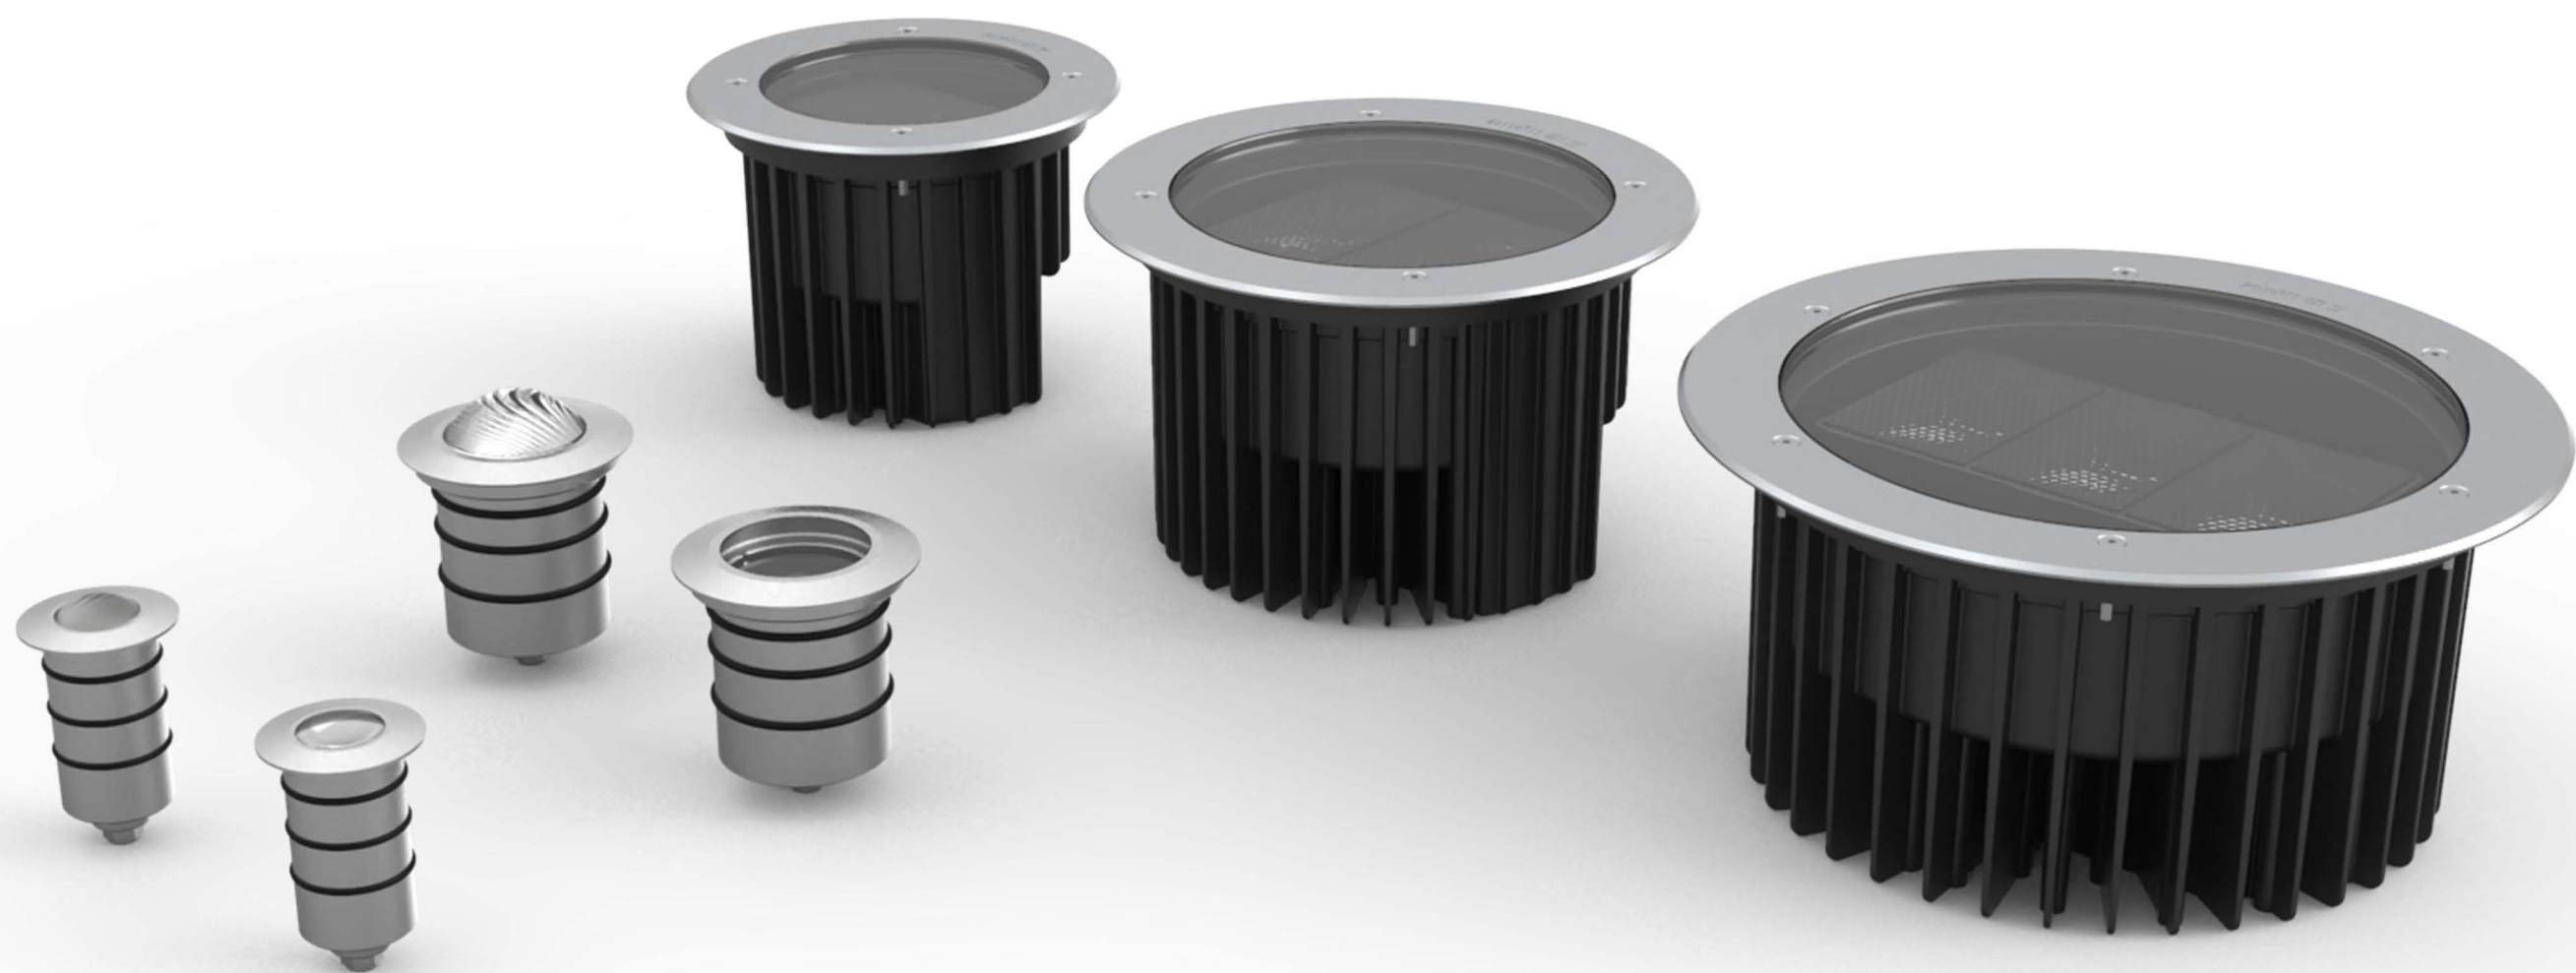

地埋系列

In-ground light Series

LED