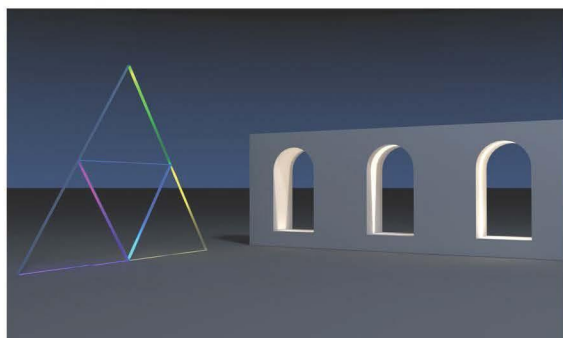

TL-1	显指/RA	功率/W	流明值/LM	电压/V	角度/°
3000K/4000K 5000K	80	8W	276lm	110-277V	180°*2°, 120°*2° 左,120°*2° 右 180°*6°, 120°*6°左,120°*6°右
单彩色: 红/绿/蓝 Single color: Red / Green / blue		8W	276lm	110-277V	180°*2°, 120°*2° 左,120°*2° 右 180°*6°, 120°*6°左,120°*6°右
渐明渐暗 Dimmable	80	8W	276lm	24V	180°*2°, 180°*6°
RGB		9W	305lm	24V	180°*2°, 180°*6°
RGBW		12W	360lm	24V	180°*2°, 180°*6°