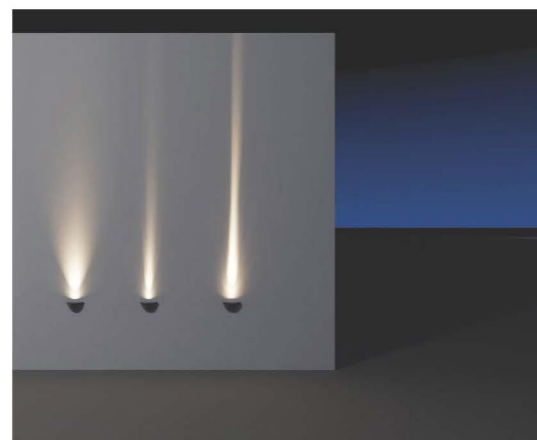

洗墙系列/Wall Washer Light Series

超窄角度洗墙灯/Ultra Narrow Angle Wall Washer Light WL-1

- 外壳: 压铸铝, 粉末涂层; 表面颜色可定制
  Shell: die casting aluminum, powder coating; customized color
- 科瑞/西铁城/欧司朗芯片
  Cree /Citizen/OSRAM
- 金顺 /DMX512 控制装置
  Jinshun / DMX512 control device
- 防水等级: IP65
  Waterproof grade: IP65
- 应用: 长距离窄光束 led 投射, 照射距离可达 20-30 米, 勾勒高层建筑外观, 适用于建筑外墙立面, 古建墙柱照明等。
  Long distance narrow beam LED projection, irradiation distance up to 20-30 meters, outline the appearance of high-rise buildings, suitable for building facade, ancient building wall column lighting, etc.

WL-1	显指/RA	功率/W	流明值/LM	电压/V	角度/°
3000K/4000K/5000K	80	18W	623lm	110-277V	8°
渐明渐暗 Dimmable	80	12W	420lm	24V	8°
3000K/4000K/5000K	80	24W	1080lm	110-277V	12°