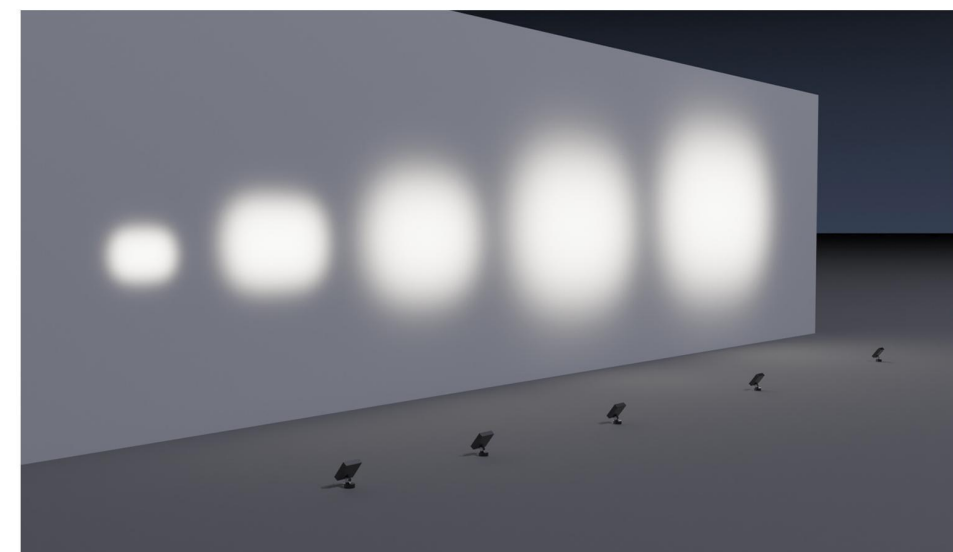

Flood Light Series

Flood Light FL-7

- Shell: die casting aluminum, powder coating; customized color
- Cree / Philips chip
- Jinshun control device
- Waterproof grade: IP65
- Application: suitable for green plants, bridges, eaves, sculptures, roofs, etc. Complete casting options and budgets are available.