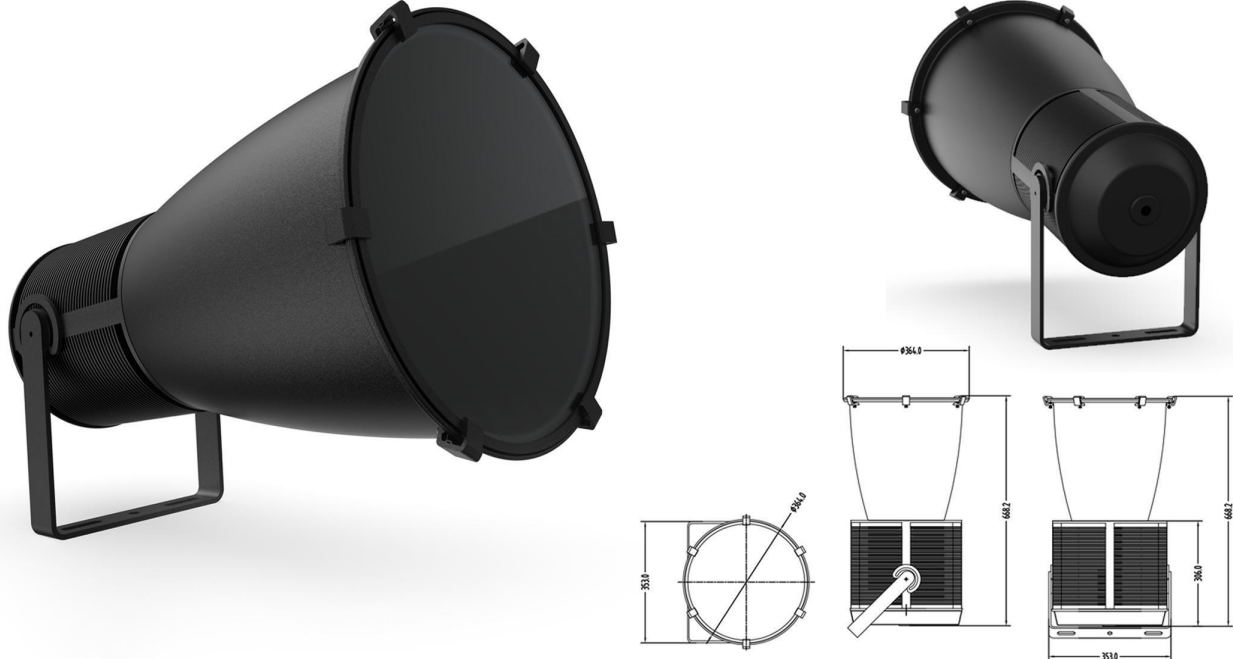

Flood Light Series

Narrow Beam Spot Light FL-9

- Shell: die casting aluminum, powder coating; customized color
- Cree / Philips chip
- Jinshun control device
- Waterproof grade: IP66
- Application: it widely used for searchlight/accent lighting/bridge lighting/outdoor lighting/architecture lighting/stadium/lighting show/flag lighting e.t.c.

4°