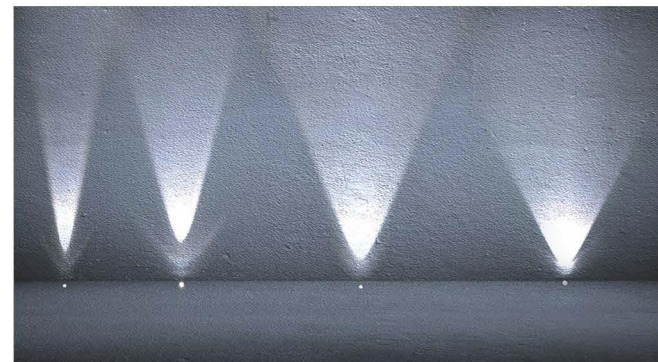

地埋灯/In-ground light IG-1

- 外壳: 不锈钢精铸, 粉末涂层; 表面颜色可定制
  Shell: Stainless steel precision casting, powder coating; customized color
- 科瑞/飞利浦芯片
  Cree / Philips chip
- 金顺 /DMX512 控制装置
  Jinshun / DMX512 control device
- 防水等级: IP68
  Waterproof grade: IP68
- 应用: 可作为古建亮化用灯, 木栈道装饰用灯, 泳池用灯, 也适用于绿化带, 公园亮化工程, 草坪, 庭院, 步行街等夜景照明。
  It can be used for lighting ancient buildings, wooden plank road, swimming pool, green belt, park lighting, lawn, courtyard, pedestrian street, etc.