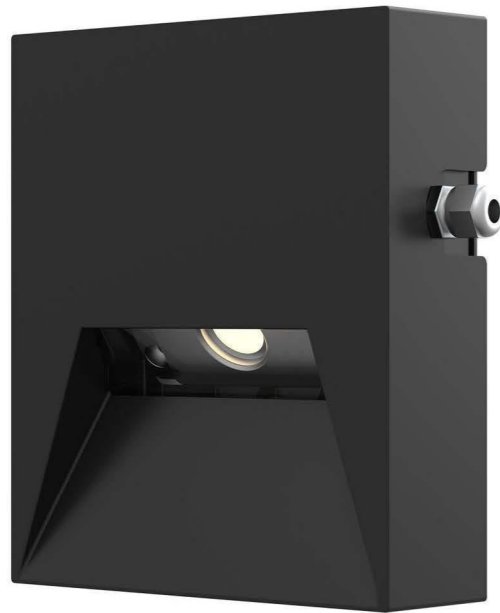

轨迹系列/Track Light Series

壁灯/Wall lamp TL-5

- 外壳: 压铸铝, 粉末涂层; 表面颜色可定制
  Shell: die casting aluminum, powder coating; customized color
- 飞利浦芯片
  Philips chip
- 金顺 /DMX512 控制装置
  Jinshun / DMX512 control device
- 防水等级: IP66
  Waterproof grade: IP66
- 精致外观, 精准配光, 光线边沿清晰
  Exquisite appearance, precise light distribution, clear light edge
- 多种角度设计, 光斑多种选择
  Multiple angle design, multiple choices of light spot
- 适用于河道边、护栏等, 实现道路照明、防撞和景观的结合统一
  It is suitable for riversides, guardrails, etc., to achieve the combination and unification of road lighting, collision avoidance and landscape

120°