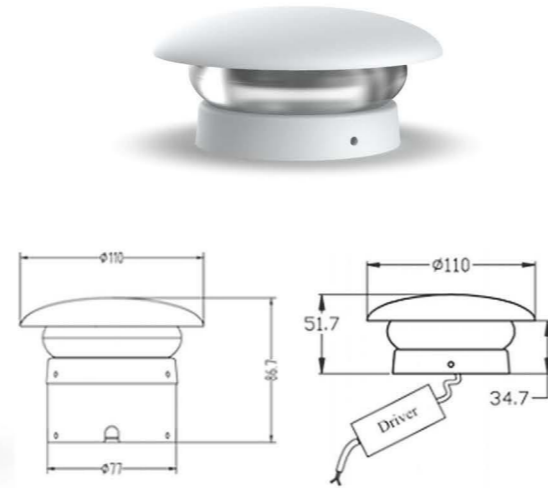

轨迹系列/Trick Light Series

360°壁灯/360°Wall Light TL-3

- 外壳: 压铸铝, 粉末涂层; 表面颜色可定制
  Shell: die casting aluminum, powder coating; customized color
- 科瑞/飞利浦芯片
  Cree / Philips chip
- 金顺 /DMX512 控制装置
  Jinshun / DMX512 control device
- 防水等级: IP45
  Waterproof grade: IP45
- 应用: 点线的结合, 完成表面照明, 既有照明效率, 又有装饰效率。适用于室内和室外墙壁照明, 阳台, 外墙, 走廊, 庭院景观, 地标等。
  Combination of point and line, completion of surface lighting, both lighting efficiency, but also decorative efficiency. Suitable for indoor and outdoor wall lighting, balconies, exterior walls, corridors, courtyard views, landmarks and so on.

360°