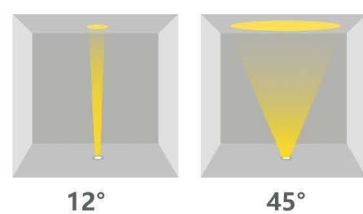

IG-4	显指/RA	功率/W	流明值/LM	电压/V	角度/°
3000K/4000K 5000k	80	6.5W	94lm 410lm	24v	20*45° 12°
RGBW	80	10W		24v	R 27.1° / B 26.6° G 24.8° /W 27.5°
RGBW	80	10W		24v	R38.5° / B 40.5° G41° /W 41.6°