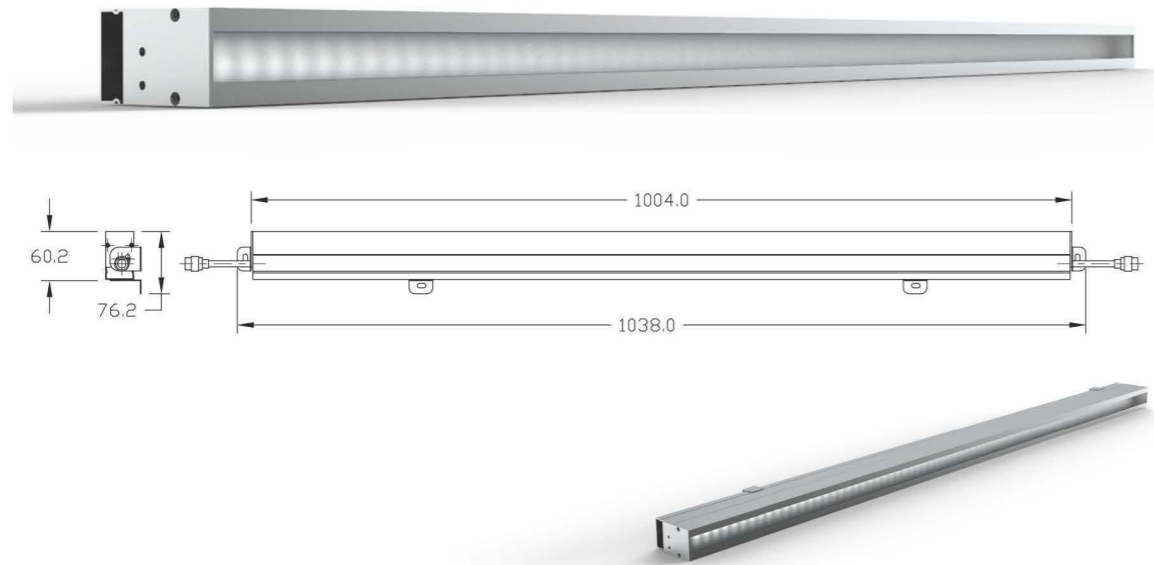

洗墙系列/Wall Washer Light Series

超薄洗墙灯/Ultra-thin Wall Washer Light WL-10

- 外壳：压铸铝，粉末涂层；表面颜色可定制
  Shell: die casting aluminum, powder coating; customized color
- 科瑞芯片
  Cree
- 金顺 /DMX512 控制装置
  Jinshun / DMX512 control device
- 防水等级：IP65
  Waterproof grade: IP65
- 应用：外观精致小巧，易于安装及隐藏，广泛适用于各种洗墙，现代建筑，古建筑，花园外墙等。
  The appearance is exquisite and small, easy to install and hide, widely used in all kinds of wall washing, modern buildings, ancient buildings, garden walls and so on.