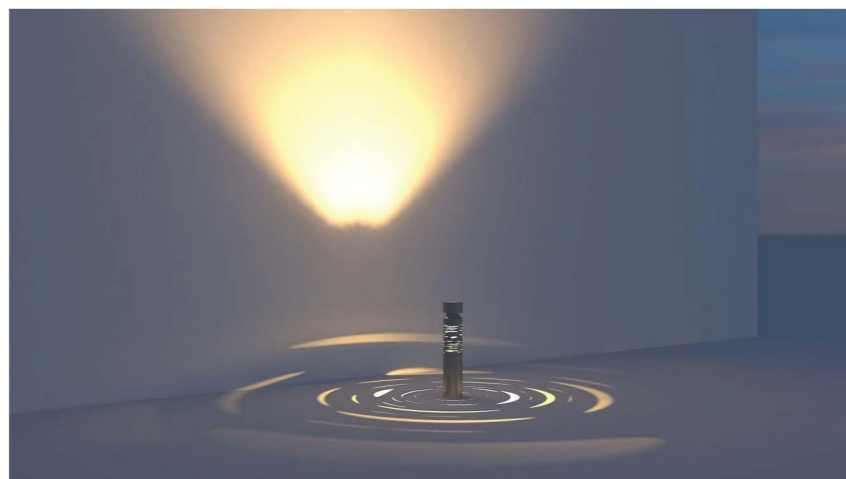

水纹草坪灯/Water Ripple Lawn Light LL-10

- 外壳: 压铸铝, 粉末涂层; 表面颜色可定制
  Shell: die casting aluminum, powder coating; customized color
- SMD 2835/西铁城028
  SMD 2835 / Xitiecheng028
- 金顺
  Jinshun
- 防水等级: IP65
  Waterproof grade: IP65
- 应用: 造型新颖, 镂空的花纹, 上下出光, 光线像荡漾的水波纹, 为单调的道路增添了别样的韵味。
  The luminaires have novel shapes, hollow patterns, up and down the light, and the light is like ripples of water, adding a different charm to the monotonous road.

LL-10	显指/RA	功率/W	流明值/LM	电压/V	角度/°
3000K/4000K 5000k	80	上↑:20W 下↓:12W	上↑:524lm 下↓:298lm	110-277v	上↑:60° 下↓:360°