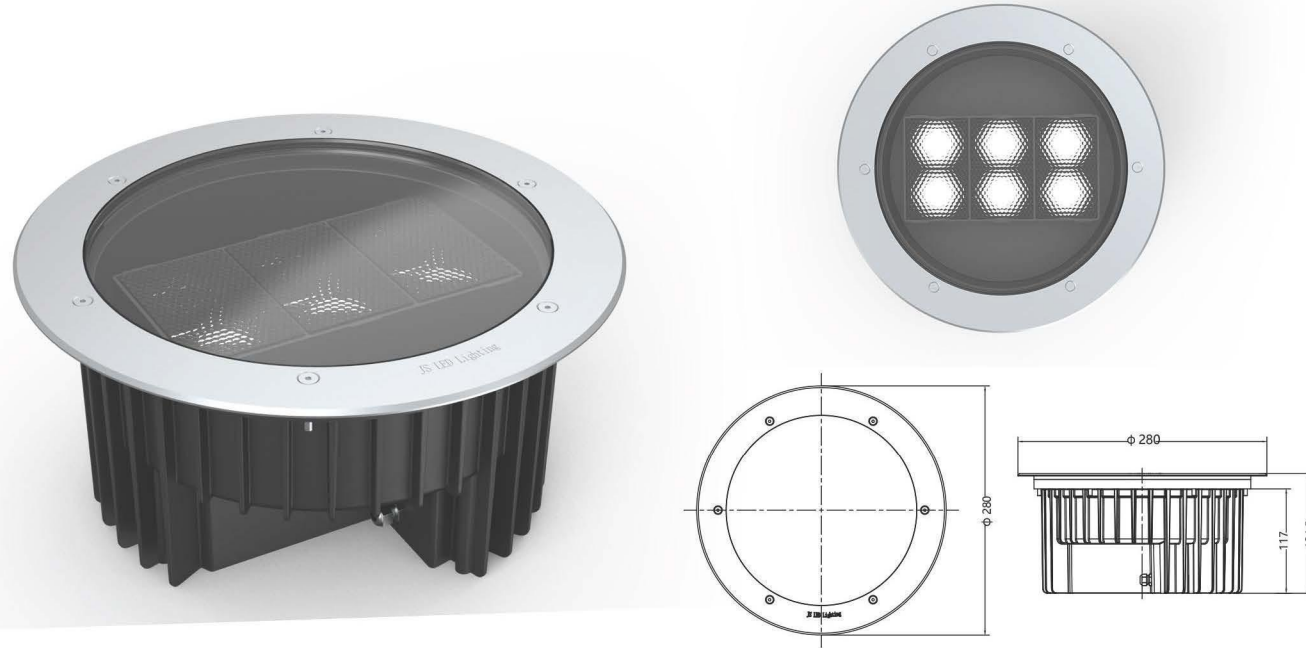

地埋系列/In-ground light Series