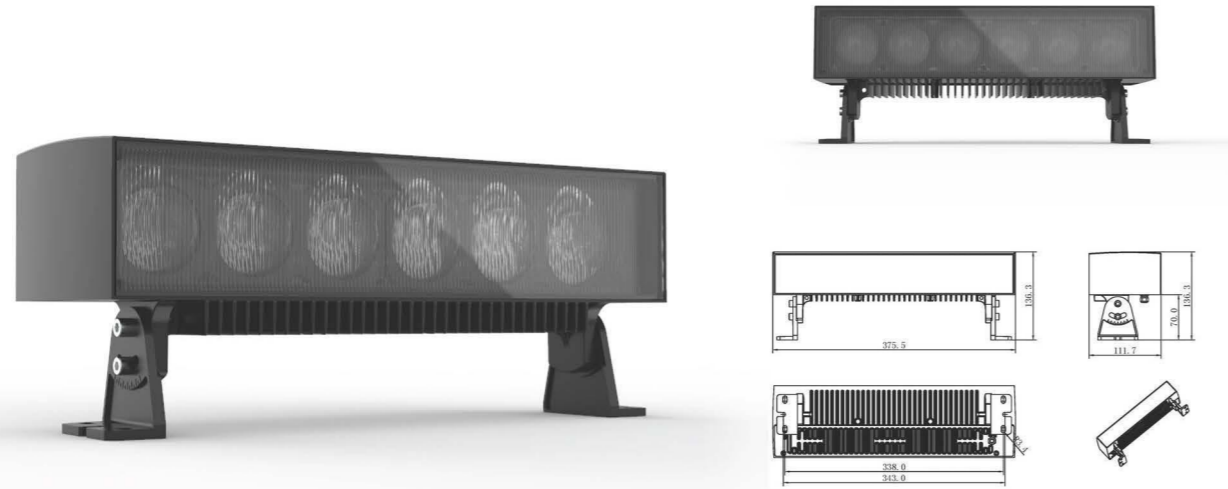

洗墙系列/Wall Washer Light Series

洗墙灯/Wall Washer Light WL-8

- 外壳: 压铸铝, 粉末涂层; 表面颜色可定制
  Shell: die casting aluminum, powder coating; customized color
- 科瑞芯片
  Cree
- 金顺 /DMX512 控制装置
  Jinshun / DMX512 control device
- 防水等级: IP65
  Waterproof grade: IP65
- 应用: 大功率 led 投洗灯, 远距离窄光束投洗灯, 照射距离可达 35-40 米, 更适用于高层建筑亮化。RGBW 专利光学系统, 色彩丰富饱满灵动, 过度自然, 广泛适用于铝板幕墙, 建筑立面以及地标性建筑等。
  High power LED wash flood light, long distance narrow beam wash flood light, irradiation distance up to 35-40 meters, more suitable for high-rise building lighting. RGBW patented optical system is rich in color, flexible and natural, widely used in aluminum curtain wall, building facade and landmark buildings.