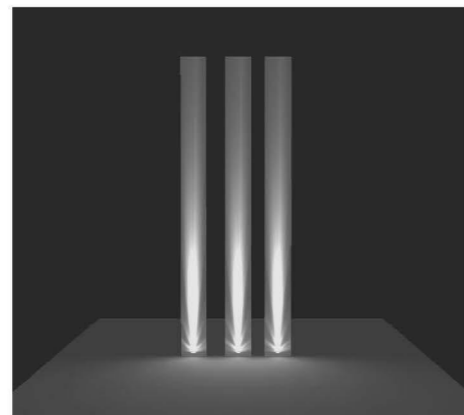

洗墙灯/Wall Washer Light WL-2

- 外壳：压铸铝，粉末涂层；表面颜色可定制
  Shell: die casting aluminum, powder coating; customized color
- 科瑞芯片
  Cree
- 金顺 /DMX512 控制装置
  Jinshun / DMX512 control device
- 防水等级：IP65
  Waterproof grade: IP65
- 应用：照射距离可达 15-20 米，更适用于高层建筑亮化。模块化结构，不同尺寸和瓦数供选择，满足不同高度和宽度墙面需求。
  Irradiation distance up to 15-20 meters, more suitable for high-rise building lighting. Modular structure, different sizes and wattage for choice, to meet the needs of different height and width of the wall.