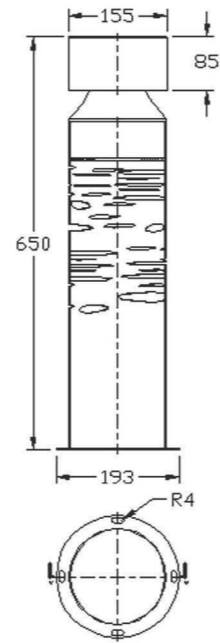

庭院系列/Courtyard light Series