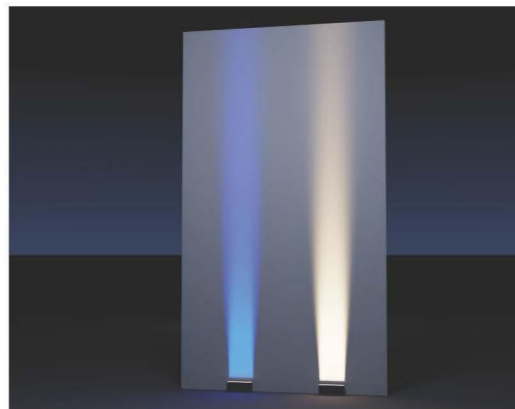

洗墙系列/Wall Washer Light Series

洗墙灯/Wall Washer Light WL-8

- 外壳: 压铸铝, 粉末涂层; 表面颜色可定制
  Shell: die casting aluminum, powder coating; customized color
- 科瑞芯片
  Cree
- 金顺 /DMX512 控制装置
  Jinshun / DMX512 control device
- 防水等级: IP65
  Waterproof grade: IP65
- 应用: 大功率 led 投洗灯, 远距离窄光束投洗灯, 照射距离可达 35-40 米, 更适用于高层建筑亮化。RGBW 专利光学系统, 色彩丰富饱满灵动, 过度自然, 广泛适用于铝板幕墙, 建筑立面以及地标性建筑等。
  High power LED wash flood light, long distance narrow beam wash flood light, irradiation distance up to 35-40 meters, more suitable for high-rise building lighting. RGBW patented optical system is rich in color, flexible and natural, widely used in aluminum curtain wall, building facade and landmark buildings.

8.4*12.9°

WL-8	显指/RA	功率/W	流明值/LM	电压/V	角度/°
3000K/4000K/5000K	80	90w	3060lm	100-240v	8.4*12.9°
双色温 Two color temperature	80	90w	2950lm	24v	8.4*12.9°
渐明渐暗 Dimmable	80	90w	3060lm	24v	8.4*12.9°
RGBW		100w		24v	8.4*12.9°