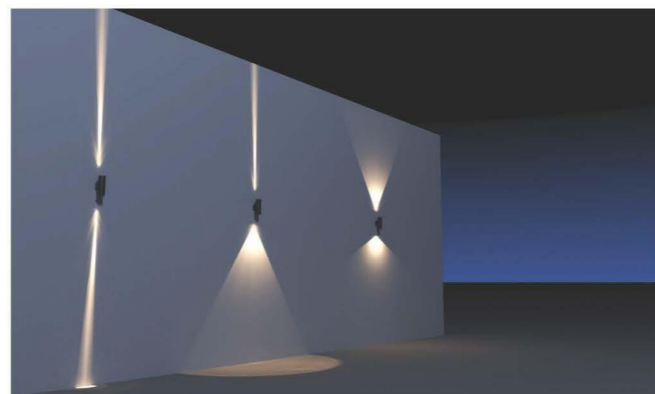

洗墙系列/Wall Washer Light Series

上下壁灯/Up and Down Wall Light WL-4

- 外壳: 压铸铝, 粉末涂层; 表面颜色可定制
Shell: die casting aluminum, powder coating; customized color
- 科瑞芯片
Cree
- 金顺 /DMX512 控制装置
Jinshun / DMX512 control device
- 防水等级: IP65
Waterproof grade: IP65
- 应用: 双向出光户外墙灯, 主要用于建筑外墙, 圆柱照明, 户外景观装饰等。可组合成不同的光斑形状, 营造不同的灯光氛围。
Up and down direction outdoor wall light is mainly used for building exterior wall, column lighting, outdoor landscape decoration, etc. different angles can be combined into different spot shapes to create different lighting atmosphere.