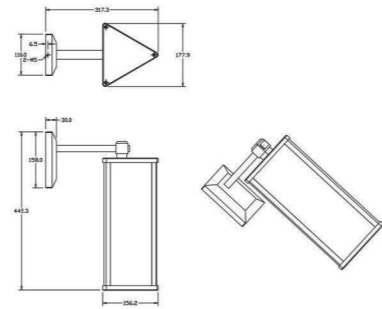

洗墙系列/Wall Washer Light Series

三角壁灯/Triangular Wall Light WL-6

- 外壳: 压铸铝, 粉末涂层; 表面颜色可定制
  Shell: die casting aluminum, powder coating; customized color
- 科瑞芯片
  Cree
- 金顺 /DMX512 控制装置
  Jinshun / DMX512 control device
- 防水等级: IP65
  Waterproof grade: IP65
- 应用: 室外外墙照明, 装饰性作用。营造光与影的效果和氛围。适用于现代建筑, 古建筑, 园林外墙等, 凸显墙面, 与环境融合。
  Outdoor external wall lighting, decorative function. Create the effect and atmosphere of light and shadow. It is suitable for modern architecture, ancient architecture, garden exterior wall, etc. to highlight the wall and integrate with the environment.