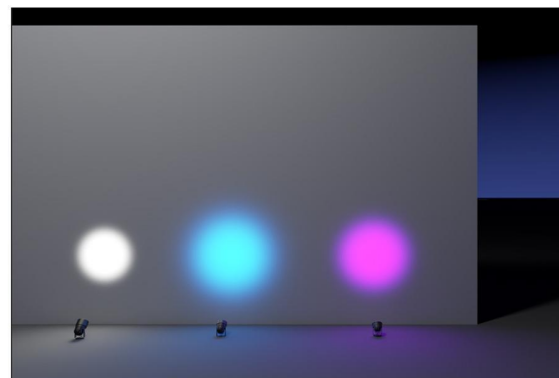

FL-2	CRI/RA	Power/W	LED	Voltage/V	Angle/°
3000K/4000K	80	9W	SMD	DC24V	47°
RGBW	80	10W	SMD	DC24V	7°/32°
Light Blue	80	12W	SMD	DC24V	55°

Flood Light Series

Tree Spot Light FL-3

- Shell: die casting aluminum, powder coating; customized color
- Cree / Philips chip
- Jinshun / DMX512 control device
- Waterproof grade: IP65
- Application: it can be applied to a variety of bushes, grasses, trees and other landscape lighting, but also can be applied to external walls, windows, fashion stores, hotels and other indoor and outdoor applications. Used to show the fading effect of different colors, or to create a colorful atmosphere with RGBW.