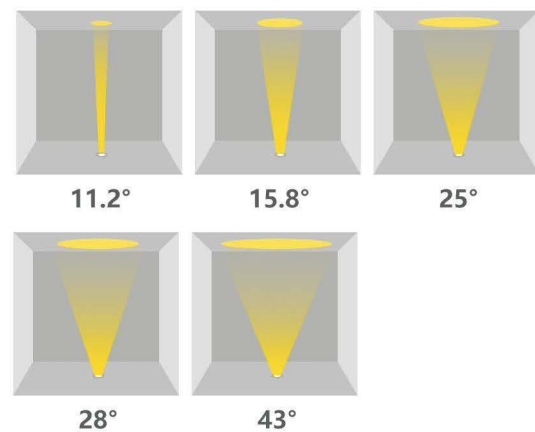

地埋灯/In-ground light IG-1

- 外壳: 不锈钢精铸, 粉末涂层; 表面颜色可定制
  Shell: Stainless steel precision casting, powder coating; customized color
- 科瑞/飞利浦芯片
  Cree / Philips chip
- 金顺 /DMX512 控制装置
  Jinshun / DMX512 control device
- 防水等级: IP68
  Waterproof grade: IP68
- 应用: 可作为古建亮化用灯, 木栈道装饰用灯, 泳池用灯, 也适用于绿化带, 公园亮化工程, 草坪, 庭院, 步行街等夜景照明。
  It can be used for lighting ancient buildings, wooden plank road, swimming pool, green belt, park lighting, lawn, courtyard, pedestrian street, etc.