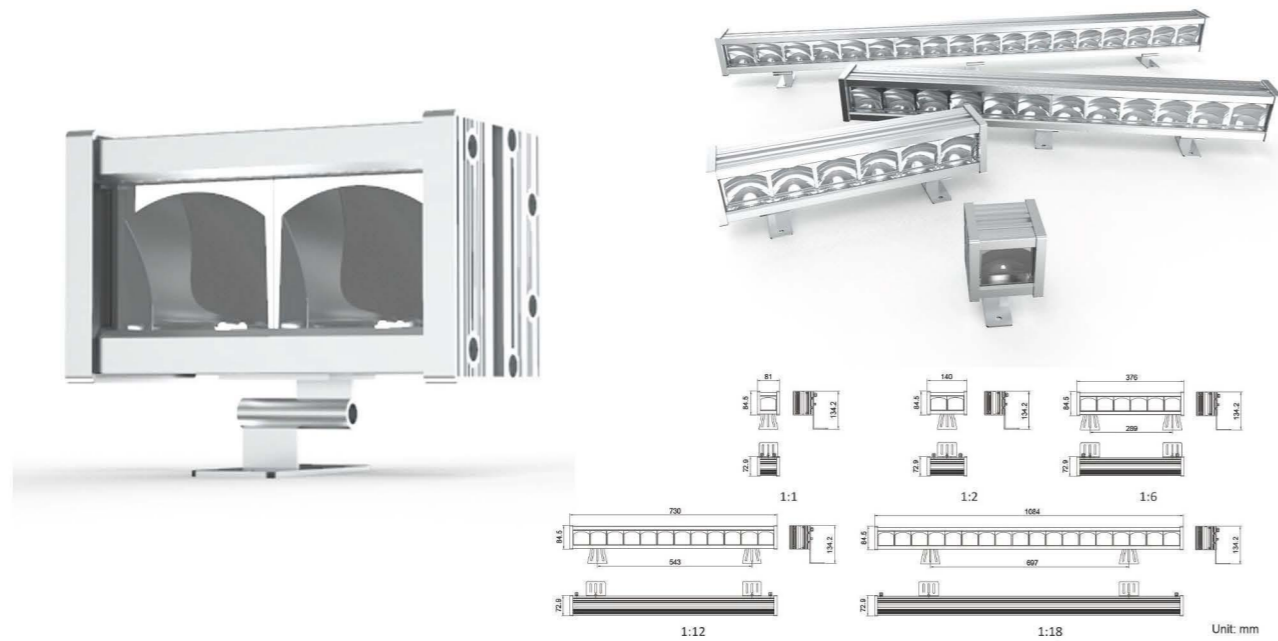

洗墙系列/Wall Washer Light Series