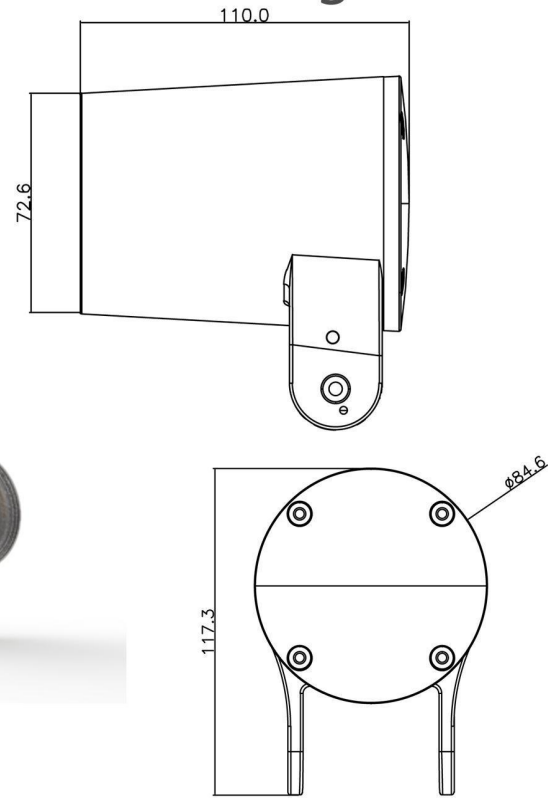

Flood Light Series

Tree Spot Light FL-2

- Shell: die casting aluminum, powder coating; customized color
- Cree / Philips chip
- Jinshun / DMX512 control device
- Waterproof grade: IP65
- Application: it can be applied to a variety of bushes, grasses, trees and other landscape lighting, but also can be applied to external walls, windows, fashion stores, hotels and other indoor and outdoor applications. Used to show the fading effect of different colors, or to create a colorful atmosphere with RGBW.