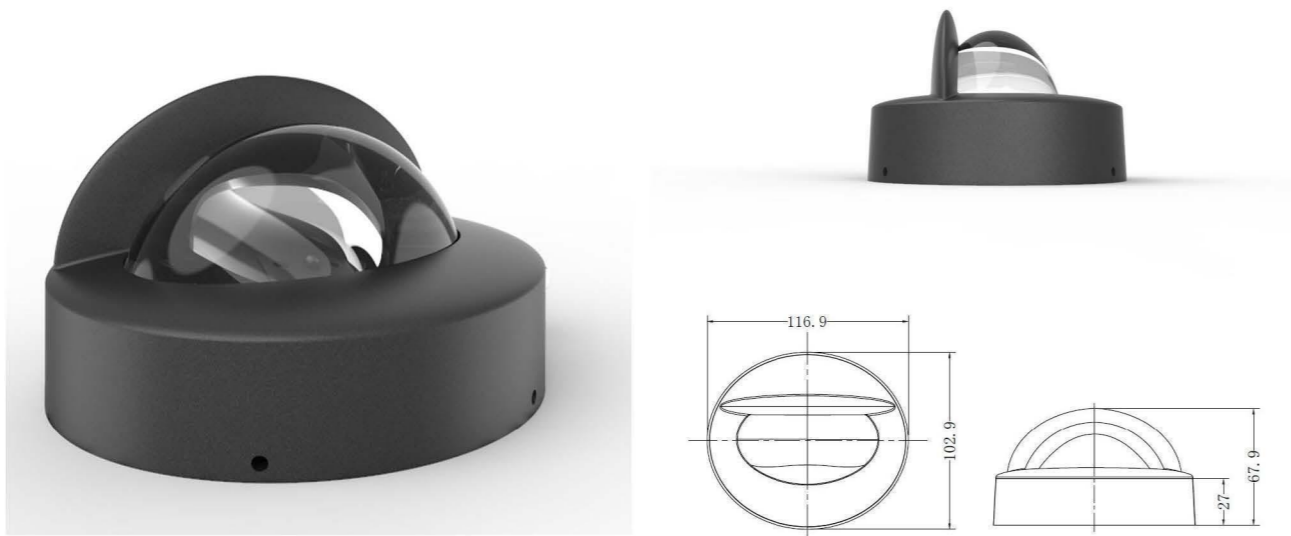

轨迹系列/Trick Light Series

偏光窗台灯/Polarized Window Light TL-8

- 外壳: 压铸铝, 粉末涂层; 表面颜色可定制
  Shell: die casting aluminum, powder coating; customized color
- 科瑞/飞利浦芯片
  Cree / Philips chip
- 金顺 /DMX512 控制装置
  Jinshun / DMX512 control device
- 防水等级: IP65
  Waterproof grade: IP65
- 应用: 面线结合, 打造光影效果。适用于室内外照明, 如护栏, 古建屋檐, 建筑空腔, 建筑外立面等。
  Combination of surface and line, it creates light and shadow effect. Suitable for indoor and outdoor lighting, such as guardrail, eaves of ancient buildings, building cavity, building facade, etc.