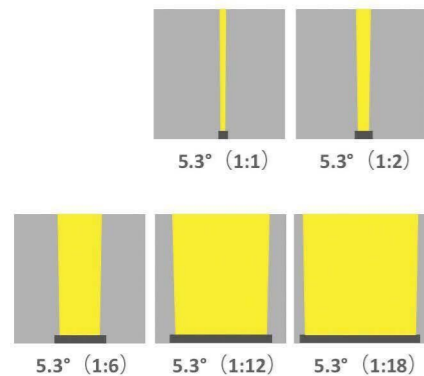

洗墙灯/Wall Washer Light WL-2

- 外壳：压铸铝，粉末涂层；表面颜色可定制
  Shell: die casting aluminum, powder coating; customized color
- 科瑞芯片
  Cree
- 金顺 /DMX512 控制装置
  Jinshun / DMX512 control device
- 防水等级：IP65
  Waterproof grade: IP65
- 应用：照射距离可达 15-20 米，更适用于高层建筑亮化。模块化结构，不同尺寸和瓦数供选择，满足不同高度和宽度墙面需求。
  Irradiation distance up to 15-20 meters, more suitable for high-rise building lighting. Modular structure, different sizes and wattage for choice, to meet the needs of different height and width of the wall.