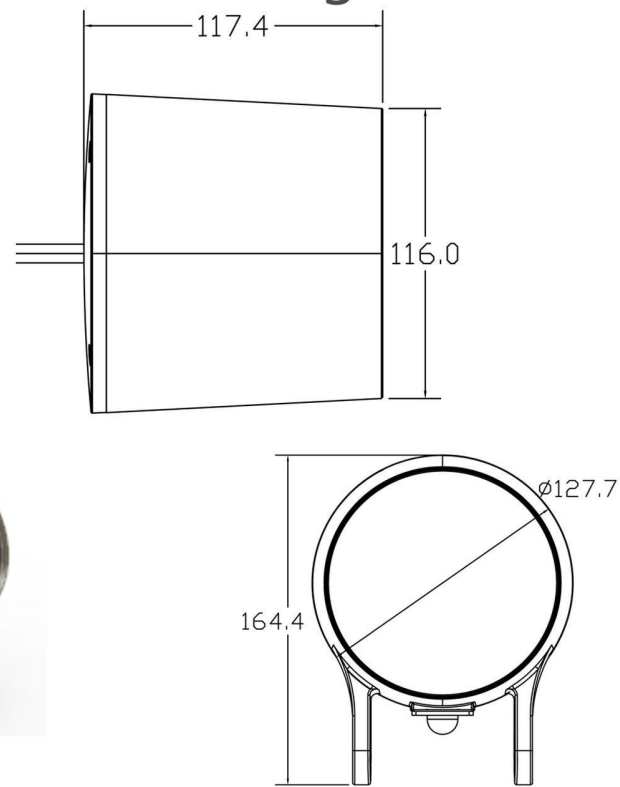

Flood Light Series

Tree Spot Light FL-3

- Shell: die casting aluminum, powder coating; customized color
- Cree / Philips chip
- Jinshun / DMX512 control device
- Waterproof grade: IP65
- Application: it can be applied to a variety of bushes, grasses, trees and other landscape lighting, but also can be applied to external walls, windows, fashion stores, hotels and other indoor and outdoor applications. Used to show the fading effect of different colors, or to create a colorful atmosphere with RGBW.