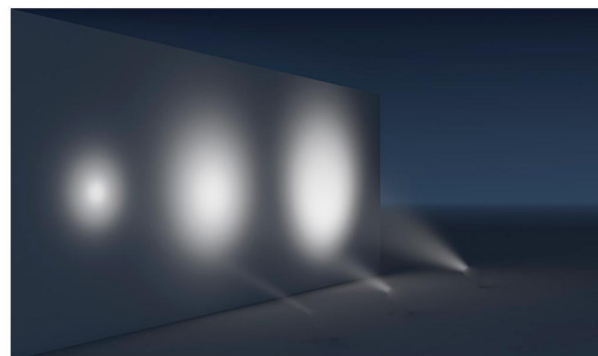

Flood Light Series

Narrow Beam Angle Flood Light FL-8

- Shell: die casting aluminum, powder coating; customized color
- Cree / Philips chip
- Jinshun control device
- Waterproof grade: IP65
- Application: a wide range of beam angles are available, with a unique optical structure and optical design of ultra-compact cast lamps, beam angles up to 40 to 50 meters, high power, soft and uniform light, and perfect integration with the environment.