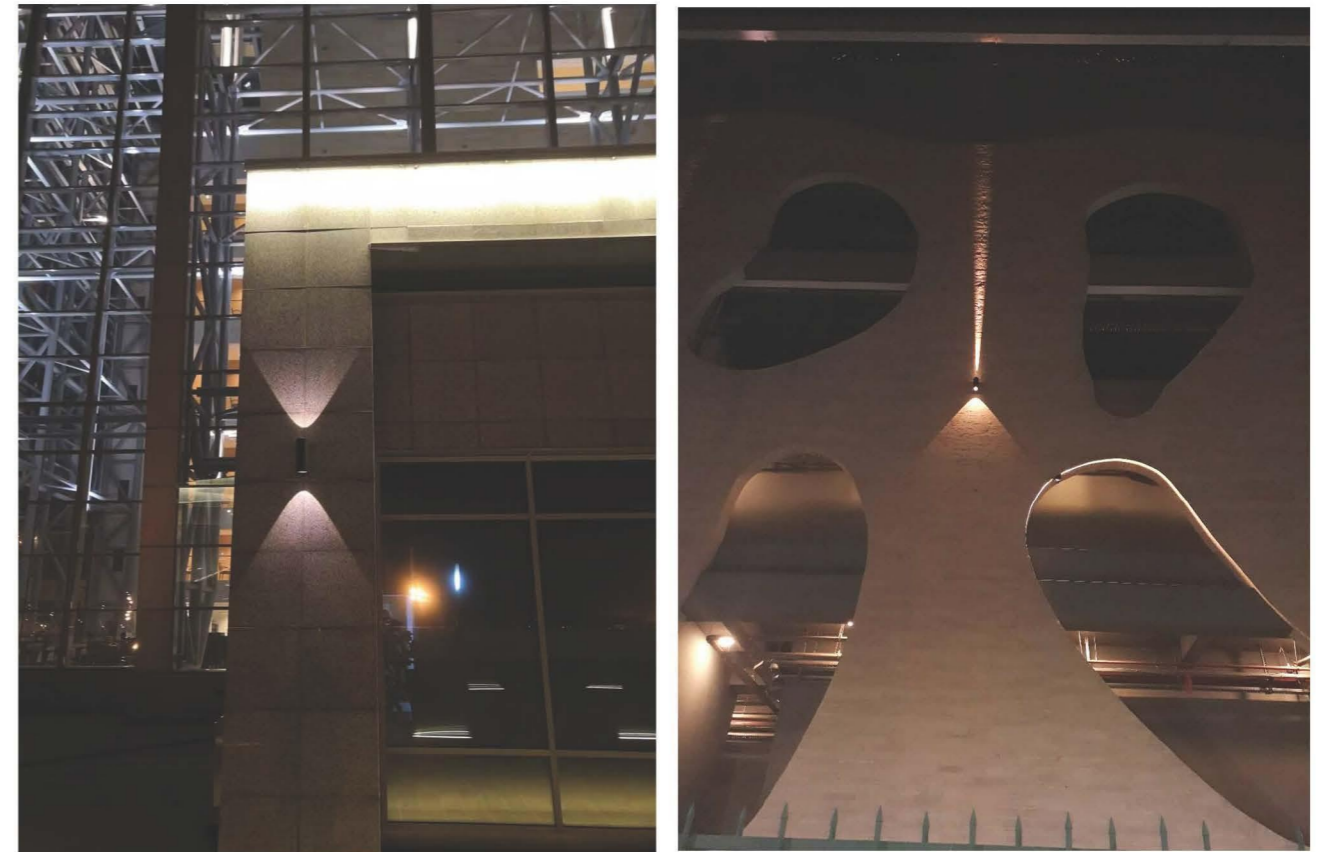

洗墙系列/Wall Washer Light Series

上下壁灯/Up and Down Wall Light WL-4

- 外壳: 压铸铝, 粉末涂层; 表面颜色可定制
Shell: die casting aluminum, powder coating; customized color
- 科瑞芯片
Cree
- 金顺 /DMX512 控制装置
Jinshun / DMX512 control device
- 防水等级: IP65
Waterproof grade: IP65
- 应用: 双向出光户外墙灯, 主要用于建筑外墙, 圆柱照明, 户外景观装饰等。可组合成不同的光斑形状, 营造不同的灯光氛围。
Up and down direction outdoor wall light is mainly used for building exterior wall, column lighting, outdoor landscape decoration, etc. different angles can be combined into different spot shapes to create different lighting atmosphere.