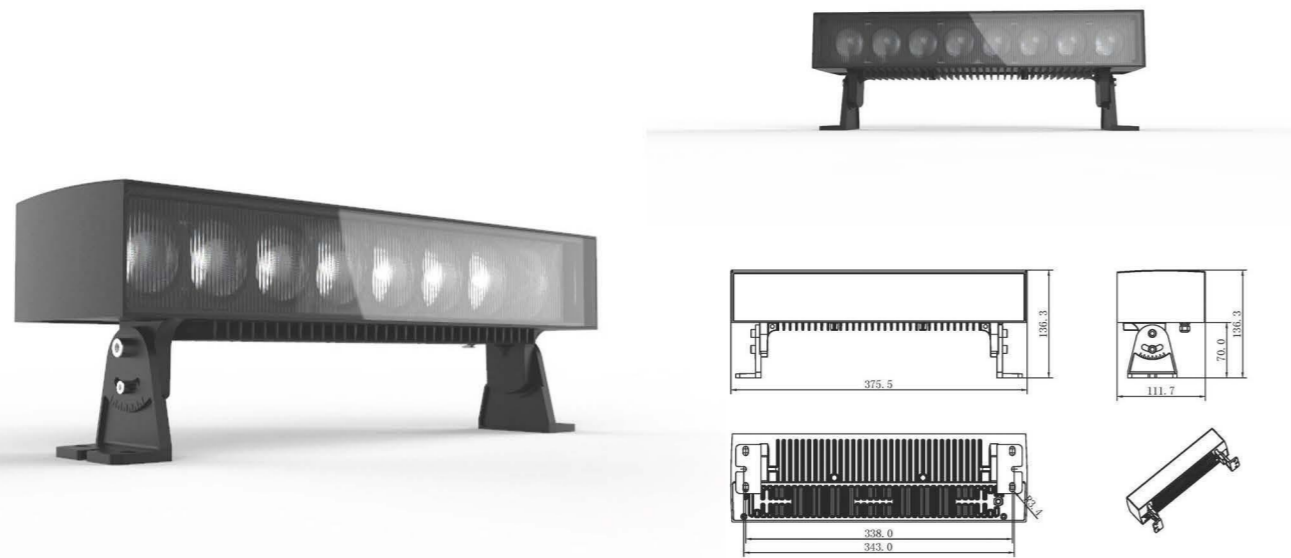

洗墙系列/Wall Washer Light Series

洗墙灯/Wall Washer Light WL-7

- 外壳: 压铸铝, 粉末涂层; 表面颜色可定制
  Shell: die casting aluminum, powder coating; customized color
- 科瑞芯片
  Cree
- 金顺 /DMX512 控制装置
  Jinshun / DMX512 control device
- 防水等级: IP65
  Waterproof grade: IP65
- 应用: 远距离窄光束投洗灯, 照射距离可达 25-30 米, 更适用于高层建筑亮化, RGBW 专利光学系统, 色彩丰富饱满灵动, 过度自然, 广泛适用于铝板幕墙, 建筑立面以及地标性建筑等。
  It is more suitable for high-rise buildings with narrow beam and long-distance illumination of 25-30 meters. RGBW patented optical system is rich in color, flexible and natural, widely used in aluminum curtain wall, building facade and landmark buildings.