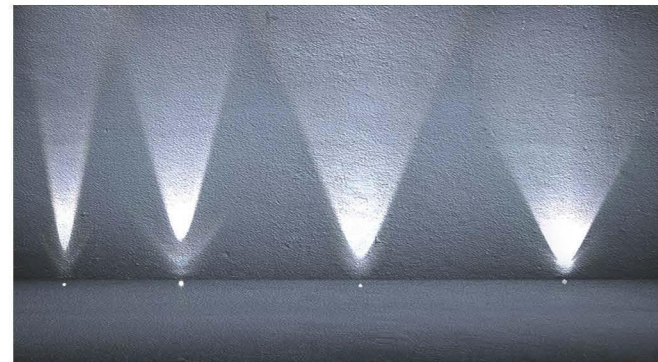

IG-6	显指/RA	功率/W	流明值/LM	电压/V	角度/°
3000K/4000K 5000k	80	20W	94lm 410lm	24v 100-240	20*45° 12°
渐明渐暗 Dimmable	80	20W		24v	
RGBW	80	40W		24v