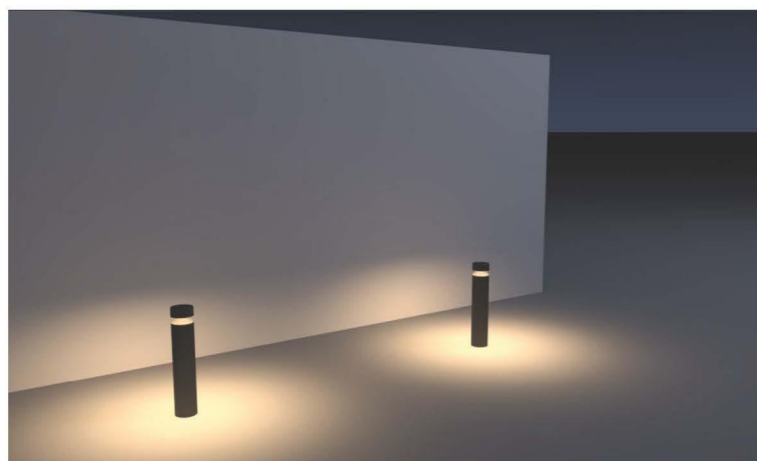

圆柱草坪灯/Cylindrical Lawn Light LL-9

- 外壳: 压铸铝, 粉末涂层; 表面颜色可定制
  Shell: die casting aluminum, powder coating; customized color
- 科瑞/飞利浦芯片
  Cree / Philips chip
- 金顺 /DMX512 控制装置
  Jinshun / DMX512 control device
- 防水等级: IP65
  Waterproof grade: IP65
- 应用: 采用环形透镜的创新光学系统, 在视觉上将室外的路径和广场连接起来, 180°对齐的光分布可用于路径, 360°的光分布可用于广场等开放区域。光斑均匀, 无眩光。
  An innovative optical system with ring lenses visually connects outdoor paths to squares, with 180-degree aligned light distributions available for paths and 360-degree light distributions for open areas such as squares. The spot is uniform and glare-free.

LL-9	显指/RA	功率/W	流明值/LM	电压/V	角度/°
3000K/4000K 5000k	80	18W	446lm	110-277v	360°

360°