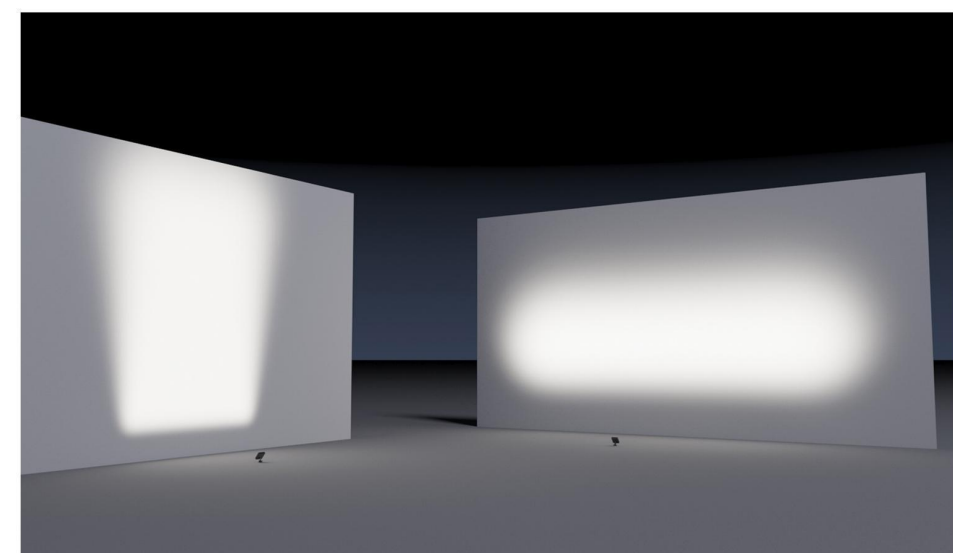

Flood Light Series

Flood Light FL-7

- Shell: die casting aluminum, powder coating; customized color
- Cree / Philips chip
- Jinshun control device
- Waterproof grade: IP65
- Application: suitable for green plants, bridges, eaves, sculptures, roofs, etc. Complete casting options and budgets are available.