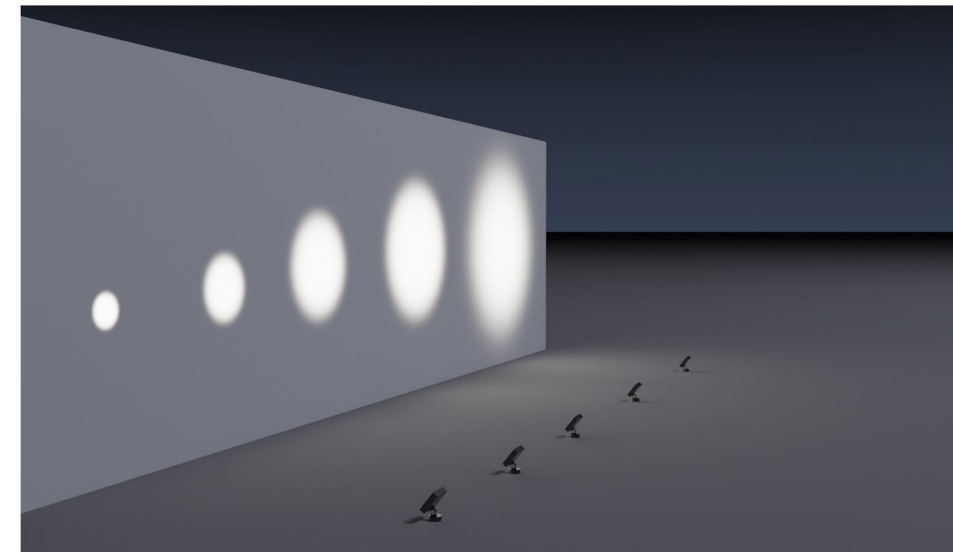

Flood Light Series

Flood Light FL-7

- Shell: die casting aluminum, powder coating; customized color
- Cree / Philips chip
- Jinshun control device
- Waterproof grade: IP65
- Application: suitable for green plants, bridges, eaves, sculptures, roofs, etc. Complete casting options and budgets are available.