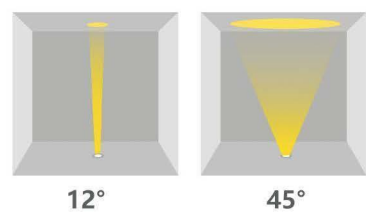

地埋灯/In-ground light IG-5

- 外壳: 压铸铝结构和不锈钢精铸面盖的结合, 粉末涂层; 表面颜色可定制
  Shell: die casting aluminum construction with stainless steel precision casting face cover, powder coating; customized color
- 科瑞/飞利浦芯片
  Cree / Philips chip
- 金顺 /DMX512 控制装置
  Jinshun / DMX512 control device
- 防水等级: IP66
  Waterproof grade: IP66
- 应用: 可作为古建亮化用灯, 木栈道装饰用灯, 也适用于绿化带, 公园亮化工程, 草坪, 庭院, 步行街等夜景照明
  It can be used for lighting ancient buildings, wooden plank road, green belt, park lighting, lawn, courtyard, pedestrian street, etc.