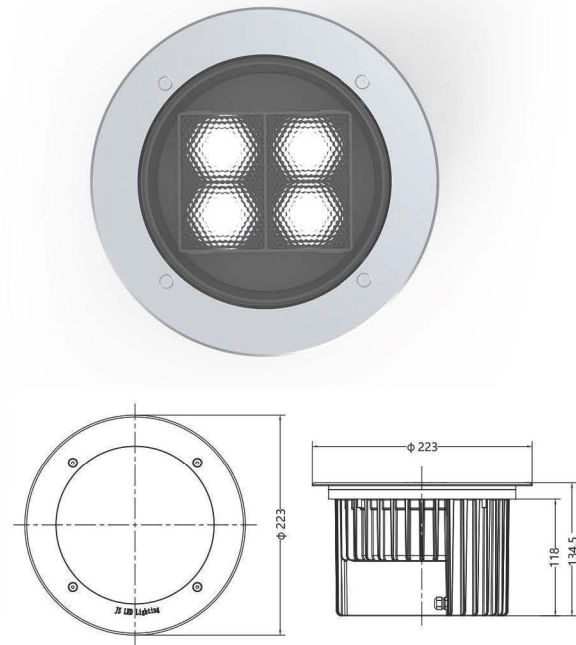

地埋系列/In-ground light Series

地埋灯/In-ground light IG-6

- 外壳: 压铸铝结构和不锈钢精铸面盖的结合, 粉末涂层; 表面颜色可定制
  Shell: die casting aluminum construction with stainless steel precision casting face cover, powder coating; customized color
- 科瑞/飞利浦芯片
  Cree / Philips chip
- 金顺 /DMX512 控制装置
  Jinshun / DMX512 control device
- 防水等级: IP66
  Waterproof grade: IP66
- 应用: 可作为古建亮化用灯, 木栈道装饰用灯, 也适用于绿化带, 公园亮化工程, 草坪, 庭院, 步行街等夜景照明
  It can be used for lighting ancient buildings, wooden plank road, green belt, park lighting, lawn, courtyard, pedestrian street, etc.