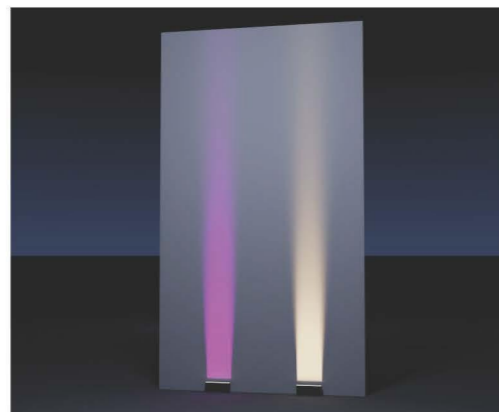

洗墙系列/Wall Washer Light Series

洗墙灯/Wall Washer Light WL-7

- 外壳: 压铸铝, 粉末涂层; 表面颜色可定制
  Shell: die casting aluminum, powder coating; customized color
- 科瑞芯片
  Cree
- 金顺 /DMX512 控制装置
  Jinshun / DMX512 control device
- 防水等级: IP65
  Waterproof grade: IP65
- 应用: 远距离窄光束投洗灯, 照射距离可达 25-30 米, 更适用于高层建筑亮化, RGBW 专利光学系统, 色彩丰富饱满灵动, 过度自然, 广泛适用于铝板幕墙, 建筑立面以及地标性建筑等。
  It is more suitable for high-rise buildings with narrow beam and long-distance illumination of 25-30 meters. RGBW patented optical system is rich in color, flexible and natural, widely used in aluminum curtain wall, building facade and landmark buildings.

8.4*12.9°

WL-7	显指/RA	功率/W	流明值/LM	电压/V	角度/°
3000K/4000K 5000K	80	40w/50w	1360lm/1700lm	110-277v	8.4*12.9°
双色温 Two color temperature	80	50w	1700lm	24v	8.4*12.9°
渐明渐暗 Dimmable	80	50w	1700lm	24v	8.4*12.9°
RGBW		65w		24v	8.4*12.9°