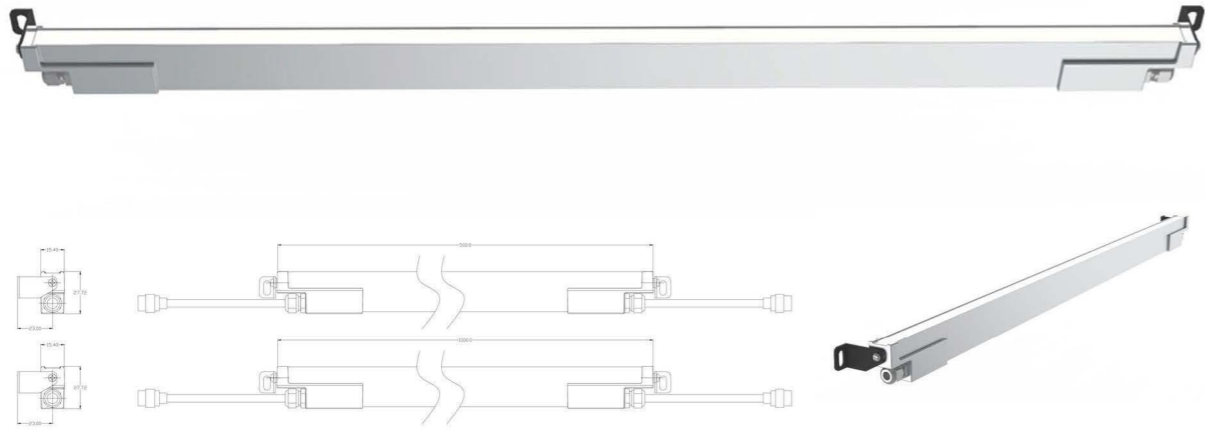

洗墙系列/Wall Washer Light Series

超薄洗墙灯/Ultra-thin Wall Washer Light WL-9

- 外壳: 压铸铝, 粉末涂层; 表面颜色可定制
  Shell: die casting aluminum, powder coating; customized color
- 科瑞芯片
  Cree
- 金顺 /DMX512 控制装置
  Jinshun / DMX512 control device
- 防水等级: IP65
  Waterproof grade: IP65
- 应用: 极薄型线条灯, 灯体小巧可隐藏, 适用于短距离洗墙, 如台阶, 现代建筑, 古建筑, 花园外墙等。
  Extremely thin line light, small and can be hidden, suitable for short distance wall washing, such as steps, modern buildings, ancient buildings, garden walls, etc.

20*60°