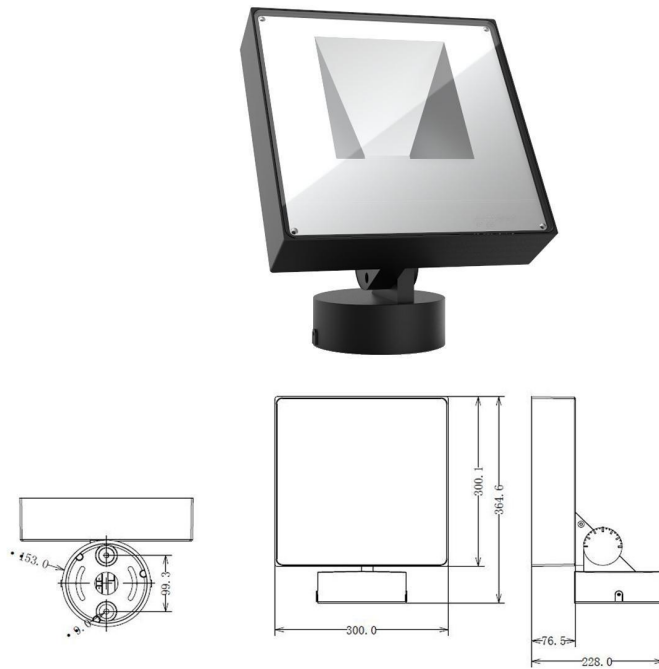

Flood Light Series

Flood Light FL-7

- Shell: die casting aluminum, powder coating; customized color
- Cree / Philips chip
- Jinshun control device
- Waterproof grade: IP65
- Application: suitable for green plants, bridges, eaves, sculptures, roofs, etc. Complete casting options and budgets are available.