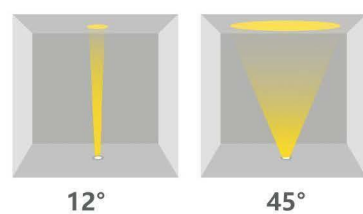

地埋灯/In-ground light IG-7

- 外壳：压铸铝结构和不锈钢精铸面盖的结合，粉末涂层；表面颜色可定制
  Shell: die casting aluminum construction with stainless steel precision casting face cover, powder coating; customized color
- 科瑞/飞利浦芯片
  Cree / Philips chip
- 金顺 /DMX512 控制装置
  Jinshun / DMX512 control device
- 防水等级：IP66
  Waterproof grade: IP66
- 应用：可作为古建亮化用灯，木栈道装饰用灯，也适用于绿化带，公园亮化工程，草坪，庭院，步行街等夜景照明
  It can be used for lighting ancient buildings, wooden plank road, green belt, park lighting, lawn, courtyard, pedestrian street, etc.