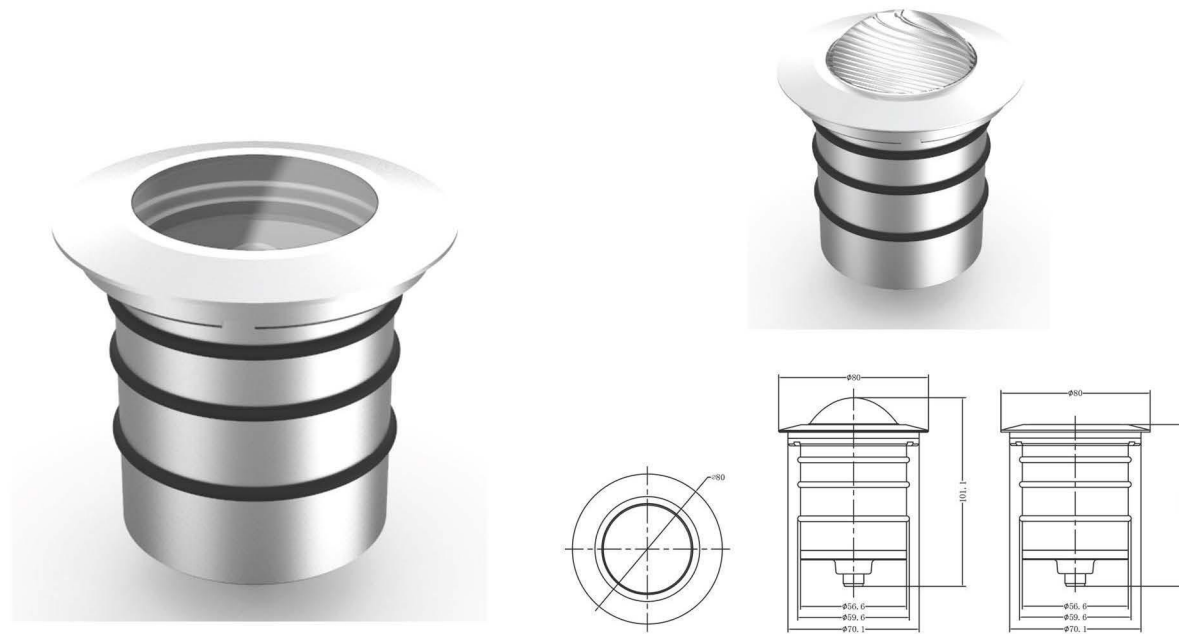

地理系列/In-ground light Series