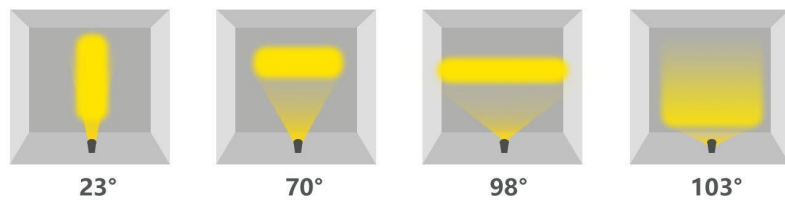

Flood Light Series

Flood Light FL-7

- Shell: die casting aluminum, powder coating; customized color
- Cree / Philips chip
- Jinshun control device
- Waterproof grade: IP65
- Application: suitable for green plants, bridges, eaves, sculptures, roofs, etc. Complete casting options and budgets are available.