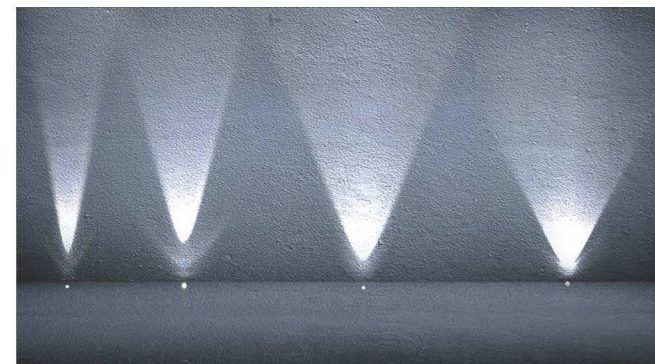

地理灯/In-ground light IG-4

- 外壳: 不锈钢精铸, 粉末涂层; 表面颜色可定制
  Shell: Stainless steel precision casting, powder coating; customized color
- 科瑞/飞利浦芯片
  Cree / Philips chip
- 金顺 /DMX512 控制装置
  Jinshun / DMX512 control device
- 防水等级: IP66
  Waterproof grade: IP66
- 应用: 可作为古建亮化用灯, 木栈道装饰用灯, 也适用于绿化带, 公园亮化工程, 草坪, 庭院, 步行街等夜景照明
  It can be used for lighting ancient buildings, wooden plank road, green belt, park lighting, lawn, courtyard, pedestrian street, etc.