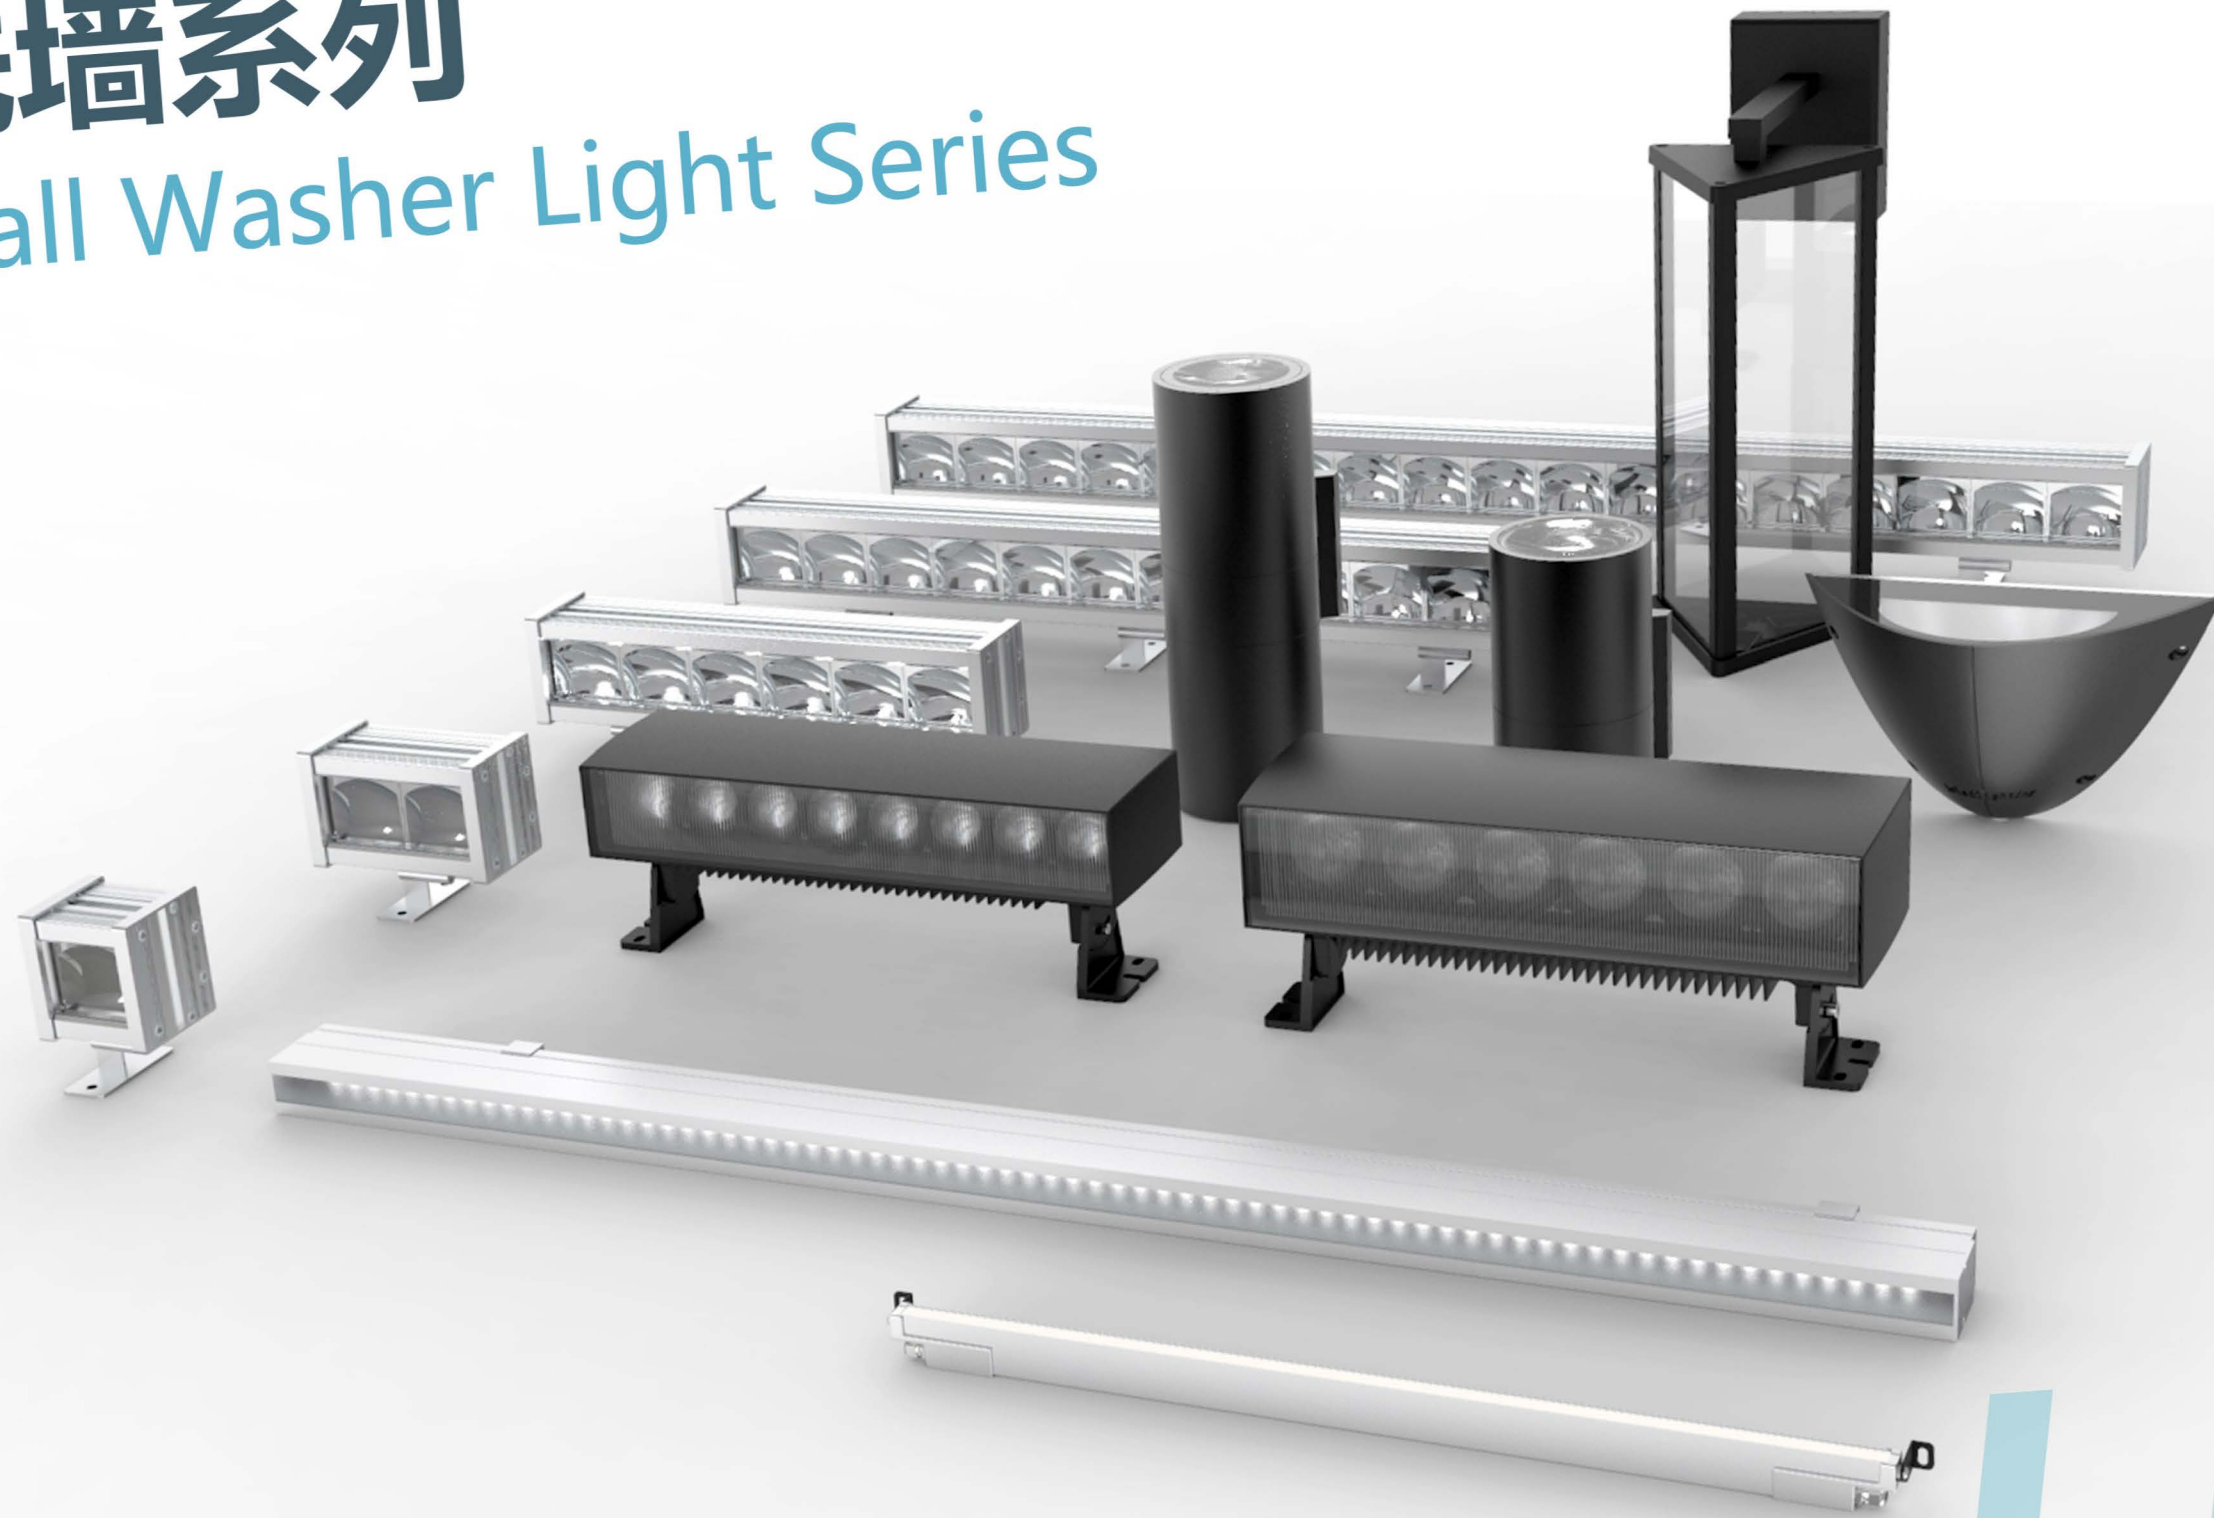

洗墙系列

Wall Washer Light Series

LED