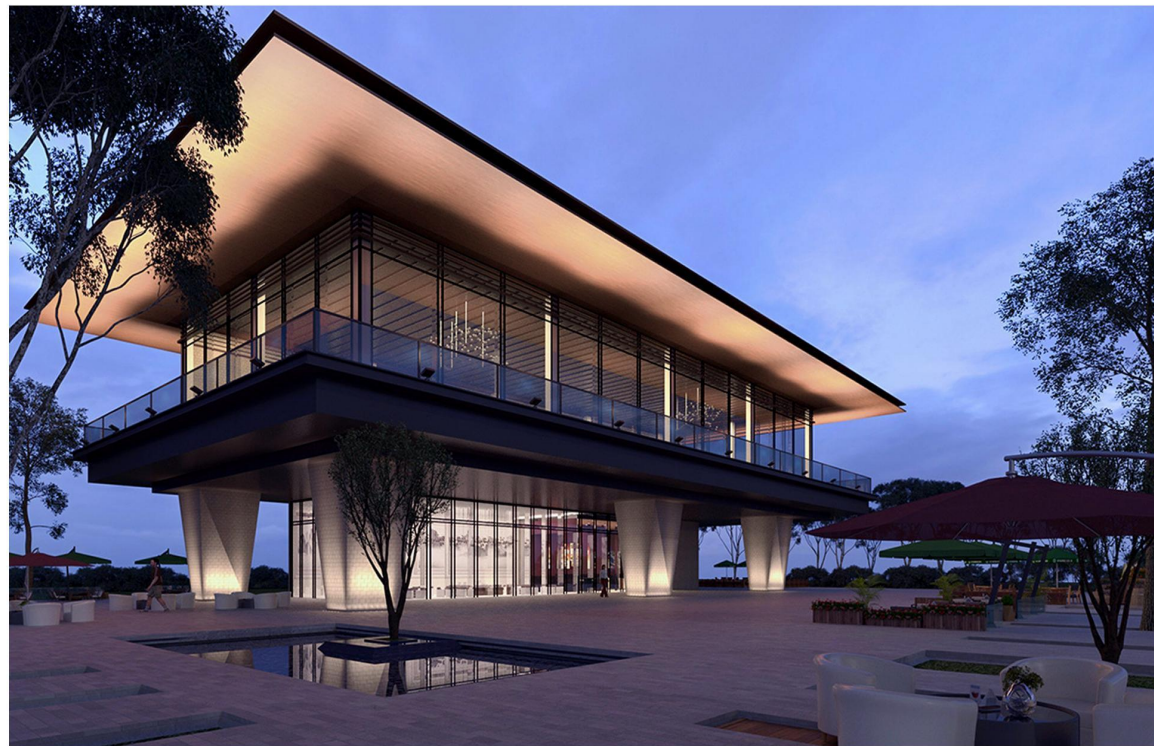

Flood Light Series

FL-7	CRI/RA	Power/W	Lumens/LM	Voltage/V	Angle/°
3000K/4000K/5000K	80	80W	9336lm	100-240V	70°
3000K/4000K/5000K	80	80W	2760lm	100-240V	28°
3000K/4000K/5000K	80	80W	2656lm	100-240V	19°
3000K/4000K/5000K	80	80W	1920lm	100-240V	9°
3000K/4000K/5000K	80	80W	2512lm	100-240V	6°
3000K/4000K/5000K	80	80W	2744lm	100-240V	7°
3000K/4000K/5000K	80	80W	2584lm	100-240V	11°
3000K/4000K/5000K	80	80W	2035lm	100-240V	29°
3000K/4000K/5000K	80	80W	1936lm	100-240V	22°
3000K/4000K/5000K	80	80W	2176lm	100-240V	16°
3000K/4000K/5000K	80	80W	2112lm	100-240V	10°
3000K/4000K/5000K	80	80W	2112lm	100-240V	12°
3000K/4000K/5000K	80	80W	2216lm	100-240V	23°
3000K/4000K/5000K	80	80W	2024lm	100-240V	15°
3000K/4000K/5000K	80	80W	5424m	100-240V	78°
3000K/4000K/5000K	80	80W	6792lm	100-240V	116°
3000K/4000K/5000K	80	80W	7024lm	100-240V	103°
3000K/4000K/5000K	80	80W	3080lm	100-240V	120°
3000K/4000K/5000K	80	80W	3160lm	100-240V	106°
3000K/4000K/5000K	80	80W	3576lm	100-240V	98°
3000K/4000K/5000K	80	80W	5488lm	100-240V	57°