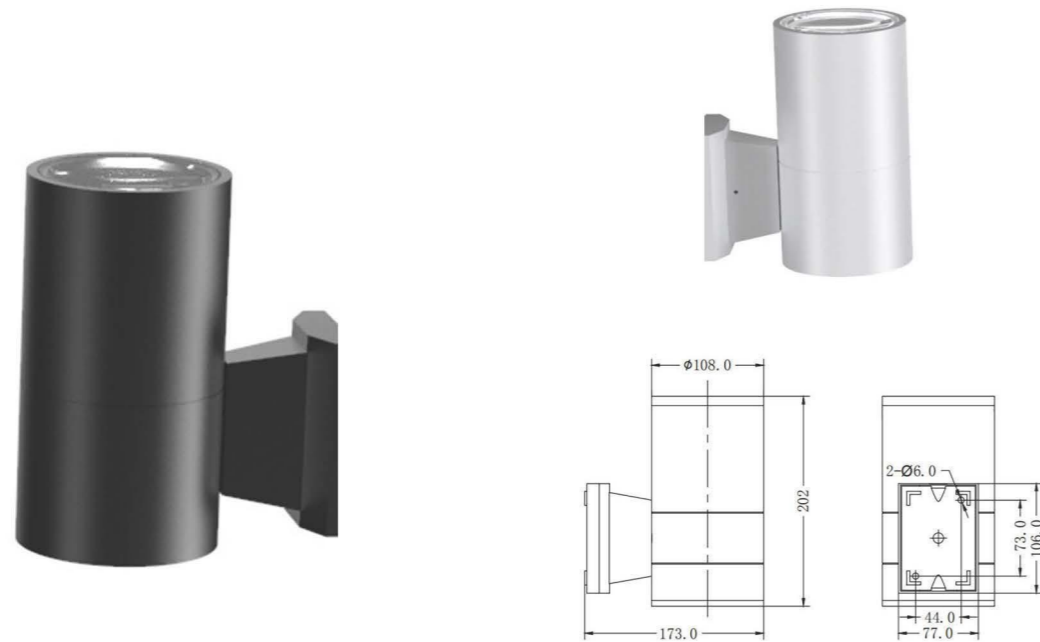

洗墙系列/Wall Washer Light Series