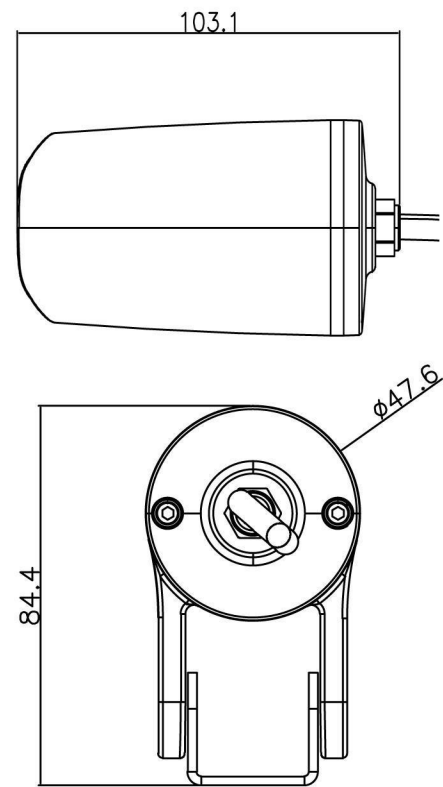

Flood Light Series