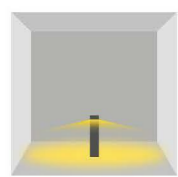

庭院系列/Courtyard light Series

圆柱草坪灯/Cylindrical Lawn Light LL-9

- 外壳: 压铸铝, 粉末涂层; 表面颜色可定制
  Shell: die casting aluminum, powder coating; customized color
- 科瑞/飞利浦芯片
  Cree / Philips chip
- 金顺 /DMX512 控制装置
  Jinshun / DMX512 control device
- 防水等级: IP65
  Waterproof grade: IP65
- 应用: 采用环形透镜的创新光学系统, 在视觉上将室外的路径和广场连接起来, 180°对齐的光分布可用于路径, 360°的光分布可用于广场等开放区域。光斑均匀, 无眩光。
  An innovative optical system with ring lenses visually connects outdoor paths to squares, with 180-degree aligned light distributions available for paths and 360-degree light distributions for open areas such as squares. The spot is uniform and glare-free.

LL-9	显指/RA	功率/W	流明值/LM	电压/V	角度/°
3000K/4000K 5000k	80	18W	446lm	110-277v	360°

360°