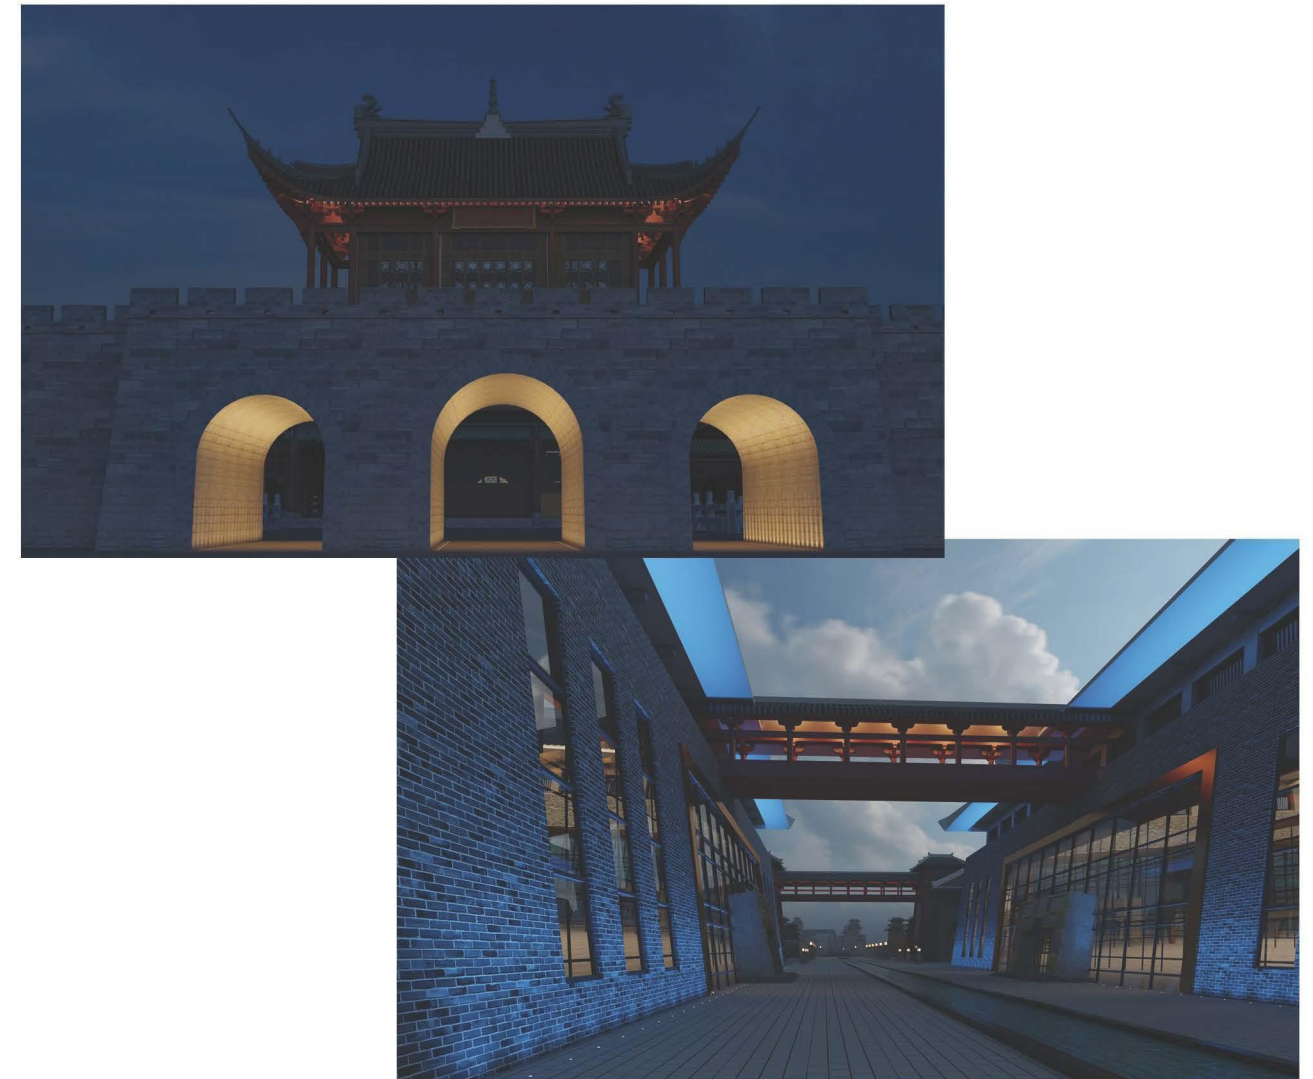

地理系列/In-ground light Series