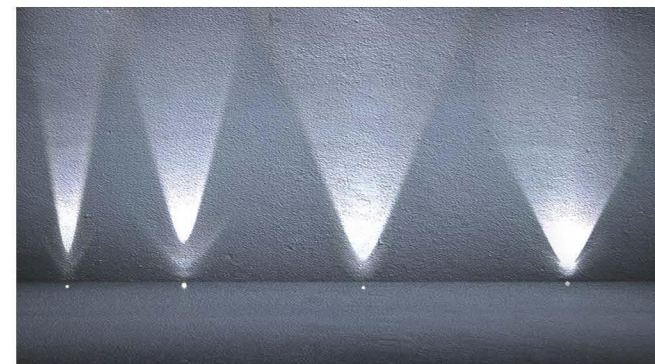

地埋灯/In-ground light IG-7

- 外壳：压铸铝结构和不锈钢精铸面盖的结合，粉末涂层；表面颜色可定制
  Shell: die casting aluminum construction with stainless steel precision casting face cover, powder coating; customized color
- 科瑞/飞利浦芯片
  Cree / Philips chip
- 金顺 /DMX512 控制装置
  Jinshun / DMX512 control device
- 防水等级：IP66
  Waterproof grade: IP66
- 应用：可作为古建亮化用灯，木栈道装饰用灯，也适用于绿化带，公园亮化工程，草坪，庭院，步行街等夜景照明
  It can be used for lighting ancient buildings, wooden plank road, green belt, park lighting, lawn, courtyard, pedestrian street, etc.