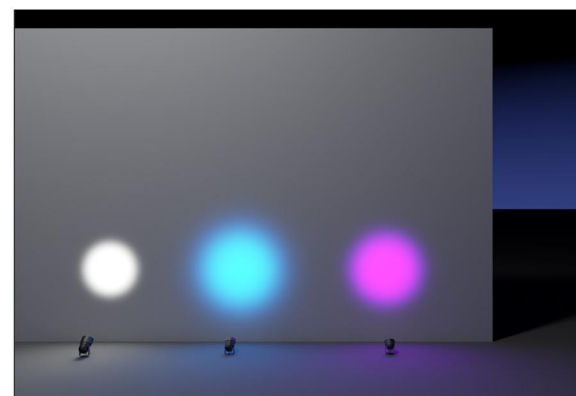

Flood Light Series

Tree Spot Light FL-1

- Shell: die casting aluminum, powder coating; customized color
- Cree / Philips chip
- Jinshun / DMX512 control device
- Waterproof grade: IP65
- Application: it can be applied to a variety of bushes, grasses, trees and other landscape lighting, but also can be applied to external walls, windows, fashion stores, hotels and other indoor and outdoor applications. Used to show the fading effect of different colors, or to create a colorful atmosphere with RGBW.

FL-1	CRI/RA	Power/W	LED	Voltage/V	Angle/°
3000K	80	3W	SMD	DC24V	20°/25°/30°
RGBW	80	6W	Custom chip	DC24V	20°/25°/30°