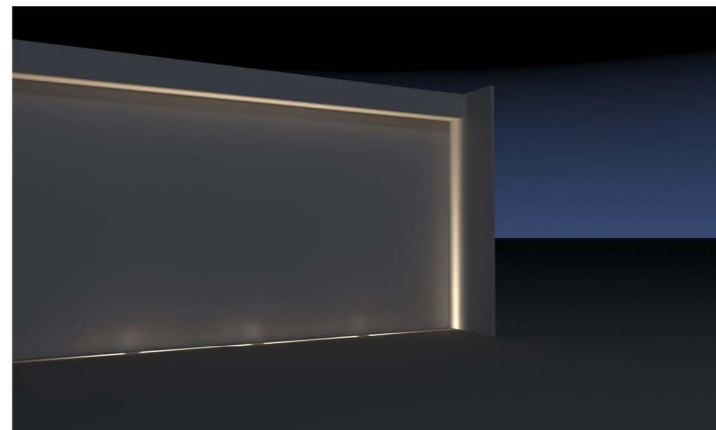

轨迹系列/Trick Light Series

窗框灯/Trick Light TL-4

- 外壳: 压铸铝, 粉末涂层; 表面颜色可定制
Shell: die casting aluminum, powder coating; customized color
- 科瑞/飞利浦芯片
Cree / Philips chip
- 金顺 /DMX512 控制装置
Jinshun / DMX512 control device
- 防水等级: IP65
Waterproof grade: IP65
- 应用: 多种线性光斑, 可根据客户要求定制线性光束长度, 宽度, 单向出光, 双向出光。适用于酒店过道, 窗框轮廓, 走廊, 外墙装饰照明等, 用线性来表达建筑阴影面。
a variety of linear facula, can be customized according to customer requirements linear beam length, width, one-way light, two-way light. It is suitable for hotel corridor, window frame outline, corridor, exterior wall decoration lighting, etc. it uses linear to express architectural shadow surface.