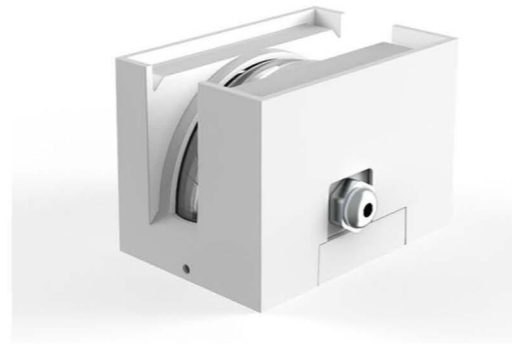

轨迹系列/Trick Light Series

窗框灯/Trick Light TL-4

- 外壳: 压铸铝, 粉末涂层; 表面颜色可定制
  Shell: die casting aluminum, powder coating; customized color
- 科瑞/飞利浦芯片
  Cree / Philips chip
- 金顺 /DMX512 控制装置
  Jinshun / DMX512 control device
- 防水等级: IP65
  Waterproof grade: IP65
- 应用: 多种线性光斑, 可根据客户要求定制线性光束长度, 宽度, 单向出光, 双向出光。适用于酒店过道, 窗框轮廓, 走廊, 外墙装饰照明等, 用线性来表达建筑阴影面。
  a variety of linear facula, can be customized according to customer requirements linear beam length, width, one-way light, two-way light. It is suitable for hotel corridor, window frame outline, corridor, exterior wall decoration lighting, etc. it uses linear to express architectural shadow surface.