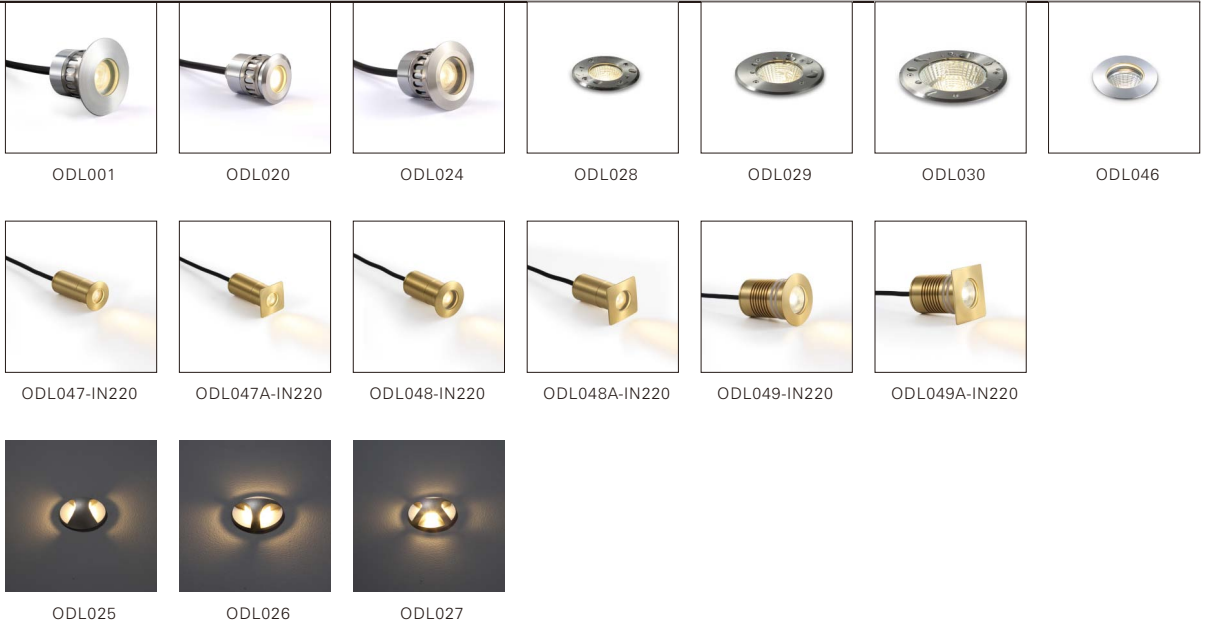

## LED OUTDOOR WALL LIGHTS

LED  
OUTDOOR  
STEP  
LIGHTS

LED  
OUTDOOR  
INGROUND  
LIGHTS

LED  
OUTDOOR  
FLOOD  
LIGHTS

LED  
OUTDOOR  
GARDEN  
PATH  
LIGHTS

LED  
OUTDOOR  
CEILING  
LIGHTS