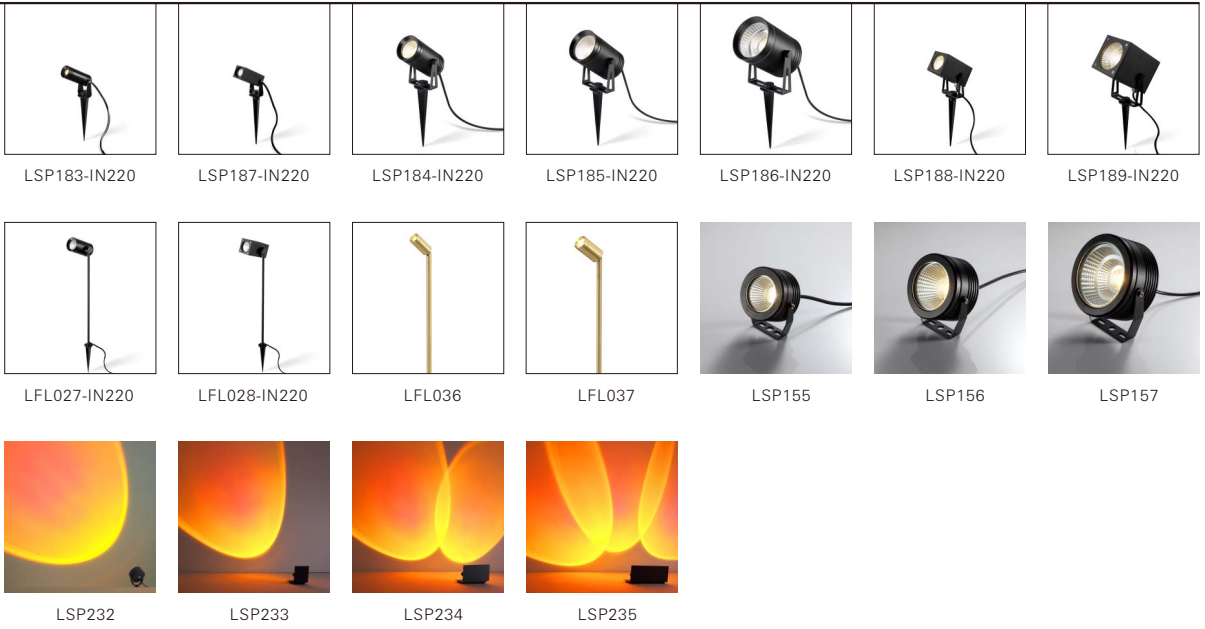

## LED OUTDOOR WALL LIGHTS

LED  
OUTDOOR  
STEP  
LIGHTS

LED  
OUTDOOR  
INGROUND  
LIGHTS

LED  
OUTDOOR  
FLOOD  
LIGHTS

LED  
OUTDOOR  
GARDEN  
PATH  
LIGHTS

LED  
OUTDOOR  
CEILING  
LIGHTS