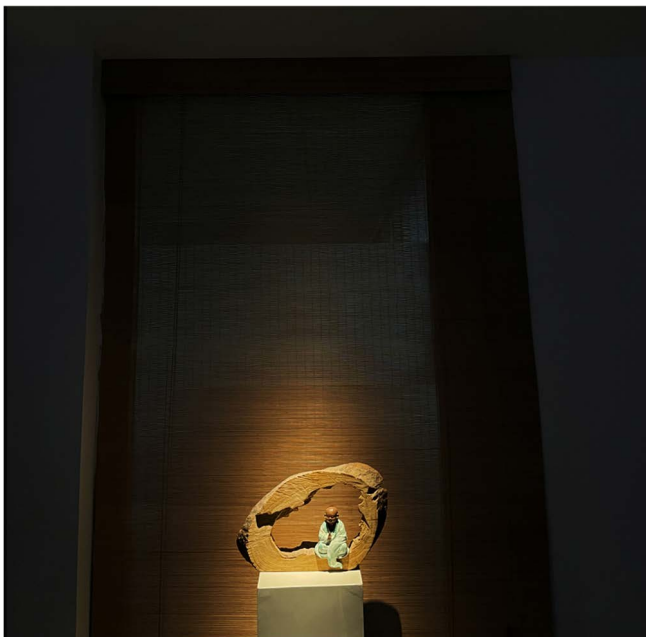

Model number	Wattage	luminous flux	Installation	Dimming	Color temperature	Beam angle	Housing color	Optional Accessories
BELKA	3W	$\geq$180lm	Embedded (Cutout 55mm)	non dimming 220V Triac dimming	3000K 4000K 6000K	10-50 degree	White Black	no

- Application scenario: exhibition cabinets, wall cabinets