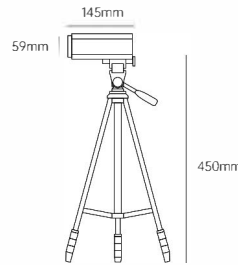

- Ra $\geq$ 97, high color rendering
- Compact structure, high-quality and delicate.
- Aluminum alloy lamp body
- Soft and comfortable lighting
- Anti glare, avoiding injury