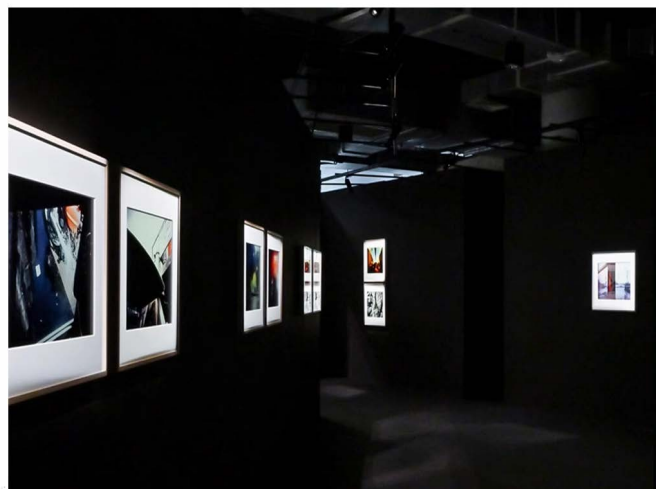

- Ra $\geq$ 95, The higher color rendering index, the more natural the product will be displayed
- Spot illumination ratio up to 1:0.8
- No blue edge when emitting light
- Soft and comfortable lighting
- Large wattage irradiation
- Professional optical lens, efficient heat dissipation, soft and comfortable

Track	Surface

Model number	Wattage	luminous flux	Installation	Dimming	Color temperature	Beam angle	Housing color	Optional Accessories
Gallery-30W	24W 30W	$\geq$1440lm $\geq$1880lm	Track Surface	non dimming 220V Triac dimming 0-10V Local dimming DALI dimming	3000K 4000K 6000K	Spot shape 1:0.8	White Black	no

- Application scenarios: exhibition halls, calligraphy and painting, printmaking, etc.