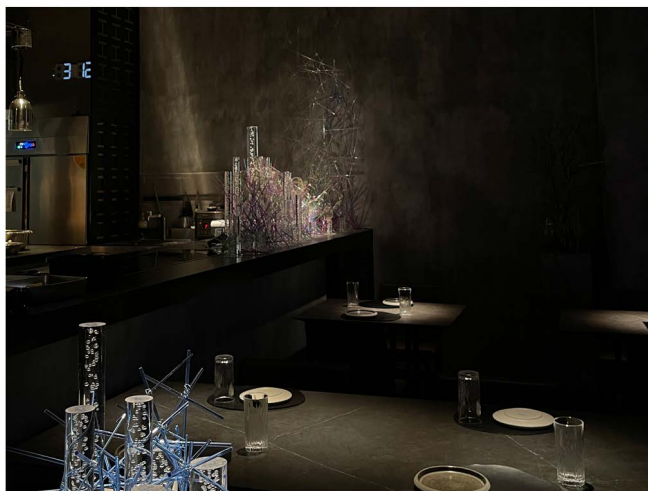

- Application: Best- suited for dining areas such as restaurant,lounge

- Ra  $\geq$  97, The higher color rendering index, the more natural the product will be displayed
- Compact structure, high-quality and delicate.
- Aluminum alloy lamp body
- Soft and comfortable lighting
- Anti glare
- Professional optical lens, efficient heat dissipation, soft and comfortable