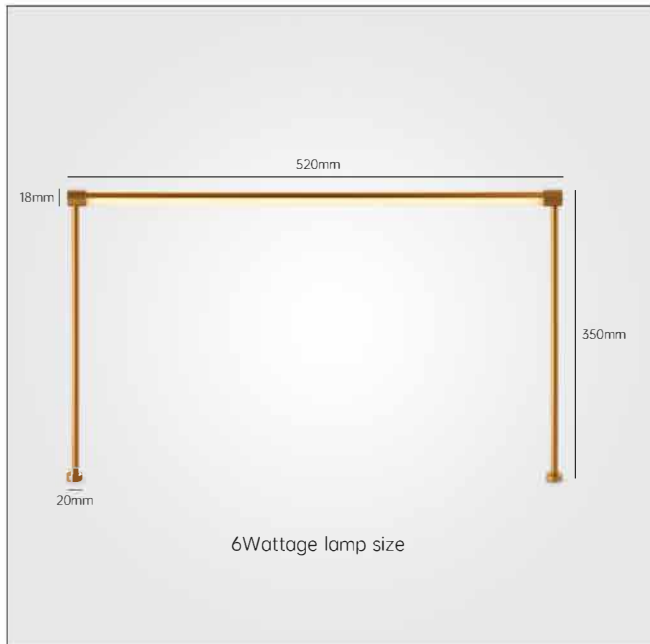

- Ra $\geq$ 93, high color rendering
- Compact structure, high-quality and delicate.
- Aluminum alloy lamp body
- Soft and comfortable lighting
- Customized length of 1000mm~1900mm.

Model number	Wattage	luminous flux	Installation	Dimming	Color temperature	Beam angle	Housing color	Optional Accessories
Line-Polar	1M=12W	1M=60LM	Embedded (Opening12mm) surface mounted	Non dimming 220V Triac dimming	3000K 4000K 6000K	60 Degree Floodlight	Golden Silvery Black	no

- Application scenarios: exhibition cabinets, flat cabinets.