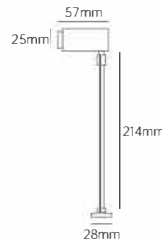

- Ra $\geq$ 95, high color rendering
- Compact structure, high-quality and delicate.
- Aluminum alloy lamp body
- Soft and comfortable lighting
- 24V safe voltage