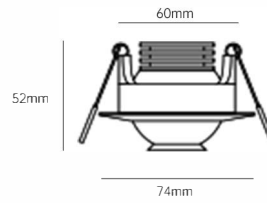

- Ra $\geq$ 95, high color rendering
- Compact structure, high-quality and delicate.
- Aluminum alloy lamp body
- Soft and comfortable lighting
- Anti glare, avoiding injury