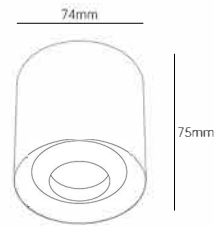

- Ra $\geq$ 95, high color rendering
- Compact structure, high-quality and delicate.
- Aluminum alloy lamp body
- Soft and comfortable lighting
- Anti glare, avoiding injury