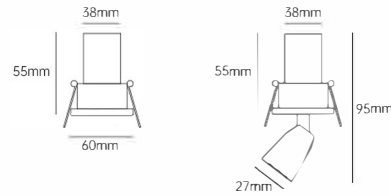

- Ra $\geq$ 95, high color rendering
- 10-50 degree push pull zoom
- Horizontal 360 degree rotating light
- Soft and comfortable lighting
- Lamp holder can be deformed and multifunctional