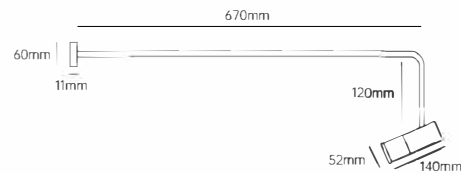

- Ra $\geq$ 97, high color rendering
- Compact structure, high-quality and delicate.
- Aluminum alloy lamp body
- Soft and comfortable lighting
- Anti glare, avoiding injury