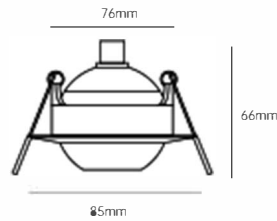

- Ra $\geq$ 95, high color rendering
- Compact structure, high-quality and delicate.
- Aluminum alloy lamp body
- 12-54degree zoom
- Anti glare, avoiding injury