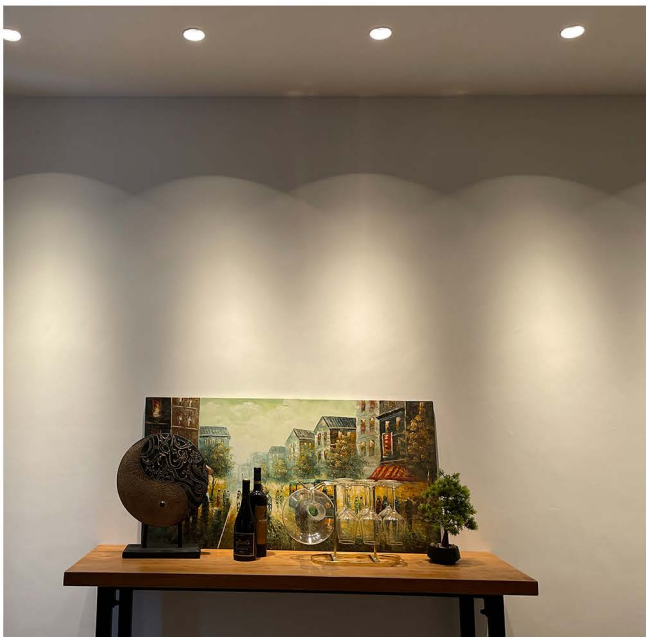

Model number	Wattage	luminous flux	Installation	Dimming	Color temperature	Beam angle	Housing color	Optional Accessories
WELL	7W 10W	$\geq$602lm $\geq$860lm	Embedded (Cutout 75mm)	non dimming 220V Triac dimming	3000K 4000K 6000K	10-40 degree	White+Black	 honeycomb

- Application scenarios: ceiling lighting, desktop, decorative lighting, photo painting