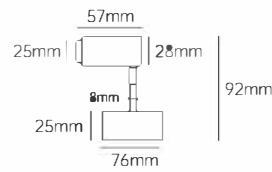

- Zoom design & Accent lighting
- Surface treatment for housing
- 3-Way dimmable & More than 16hours
- CRI>90 (Color Rendering Index)
- TYPE-C charging port