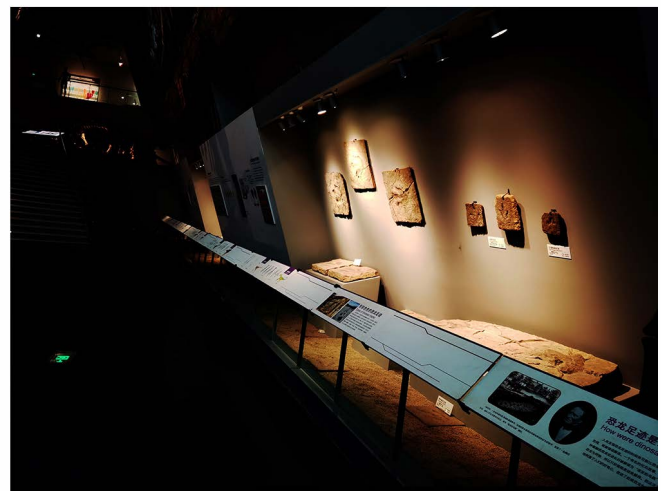

- Ra $\geq$ 97, The higher color rendering index, the more natural the product will be displayed
- Compact structure, high-quality and delicate.
- Aluminum alloy lamp body
- Soft and comfortable lighting
- Anti glare
- Professional optical lens, efficient heat dissipation, soft and comfortable

Track	Surface	Embedded	Magnetic Track

Model number	Wattage	luminous flux	Installation	Dimming	Color temperature	Beam angle	Housing color	Optional Accessories
Zoom-Cub 118	18W	$\geq$1080lm	Track Surface Embedded Magnetic Track	non dimming 220V Triac dimming 0-10V Local dimming DALI dimming	2700K 3000K 4000K 6000K	15-45 degree	White Black	 honeycomb Lamp blinds

- Application scenarios: art galleries, tea spaces, shopping malls, etc.