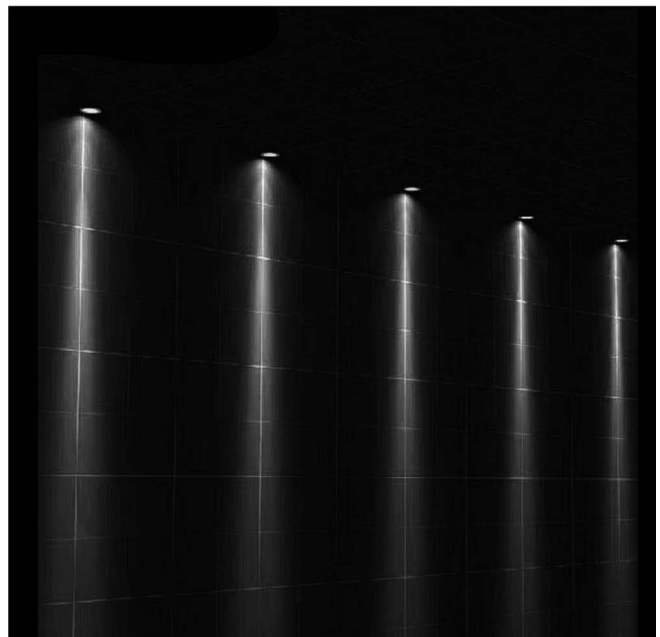

Model number	Wattage	luminous flux	Installation	Dimming	Color temperature	Beam angle	Housing color	Optional Accessories
Deep-Fix	3W	$\geq$240lm	Embedded (Cutout 55mm)	non dimming 220V Triac dimming	3000K 4000K 6000K	5 Degree	White Black	no

- Application: Best- suited for accent lighting