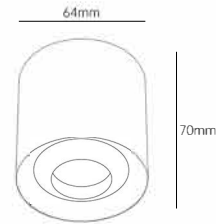

- Ra $\geq$ 95, high color rendering
- Compact structure, high-quality and delicate.
- Aluminum alloy lamp body
- Soft and comfortable lighting
- Anti glare, avoiding injury