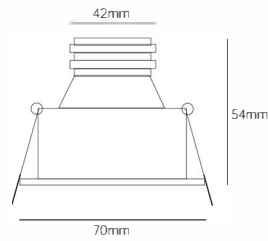

- Ra $\geq$ 92, high color rendering
- Compact structure, high-quality and delicate.
- Aluminum alloy lamp body
- Soft and comfortable lighting
- Anti glare, avoiding injury