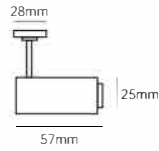

- Ra $\geq$ 90, high color rendering
- Compact structure, high-quality and delicate.
- Aluminum alloy lamp body
- Soft and comfortable lighting
- 24V safe voltage