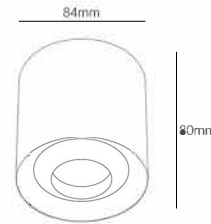

- Ra $\geq$ 95, high color rendering
- Compact structure, high-quality and delicate.
- Aluminum alloy lamp body
- Soft and comfortable lighting
- Anti glare, avoiding injury