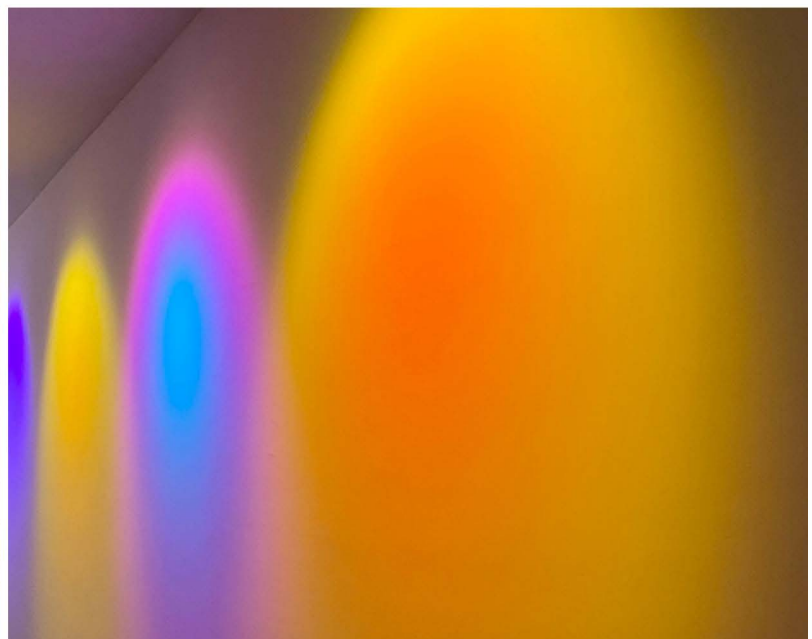

- An optical film that never fades
- Compact structure, high-quality and delicate.
- Aluminum alloy lamp body
- Soft and comfortable lighting
- Anti glare, avoiding injury

Model number	Wattage	luminous flux	Installation	Dimming	Color temperature	Beam angle	Housing color	Optional Accessories
GSWY 0049	10W	≥660lm	Portable floor mounted	non dimming Local dimming	A style B style C style D style	10-60 degree	Black	

- Application scenarios: internet celebrity stores, Qingba, atmosphere