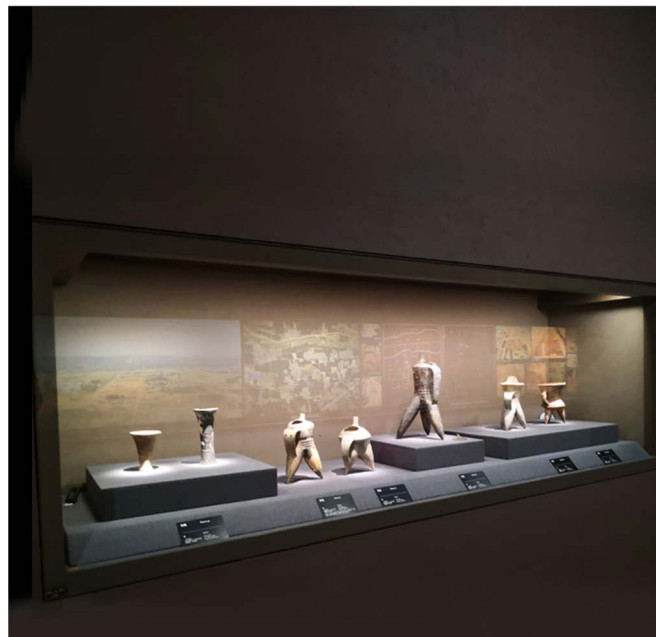

Model number	Wattage	luminous flux	Installation	Dimming	Color temperature	Beam angle	Housing color	Optional Accessories
EYE	3W 5W	$\geq$ 240lm $\geq$ 400lm	Embedded (Cutout 40-70mm)	non dimming 220V Triac dimming	3000K 4000K 6000K	10-50 degree	White Black	no

- Application scenarios: art galleries, tea spaces, shopping malls, etc.