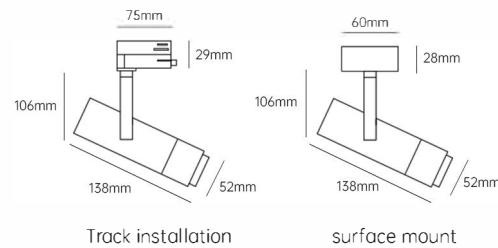

- Ra $\geq$ 97, high color rendering
- Compact structure, high-quality and delicate.
- Aluminum alloy lamp body
- Soft and comfortable lighting
- Rotate 355 degrees horizontally and swing 90 degrees vertically.