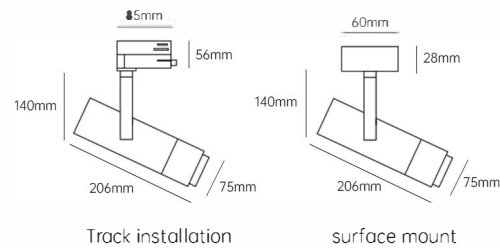

- Ra $\geq$ 97, high color rendering
- Compact structure, high-quality and delicate.
- Aluminum alloy lamp body
- Soft and comfortable lighting
- Rotate 355 degrees horizontally and swing 90 degrees vertically.