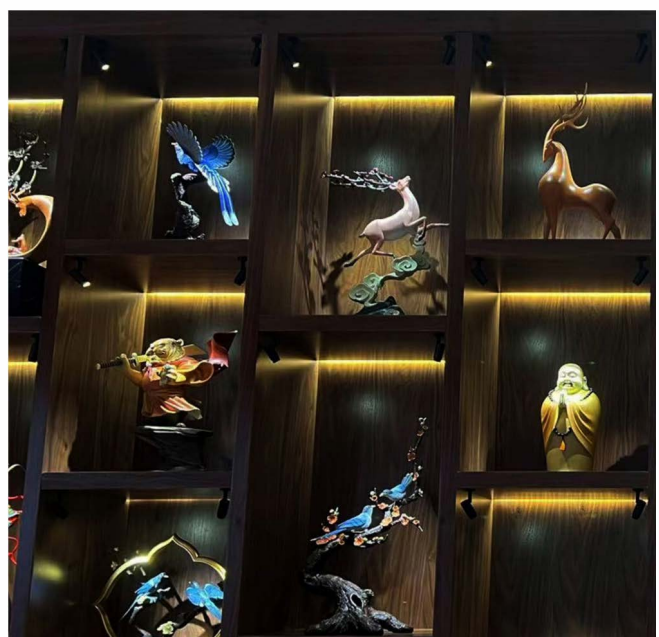

- Ra $\geq$ 90, high color rendering
- Compact structure, high-quality and delicate.
- Aluminum alloy lamp body
- Soft and comfortable lighting
- 24V safe voltage

Model number	Wattage	luminous flux	Installation	Dimming	Color temperature	Beam angle	Housing color	Optional Accessories
Cinema	3W	$\geq$180lm	Mini track	customized 0-10v	3000K 4000K 6000K	10-40 degree	White Black	no

- Application : exhibition cabinets, flat cabinets, and bar counters.