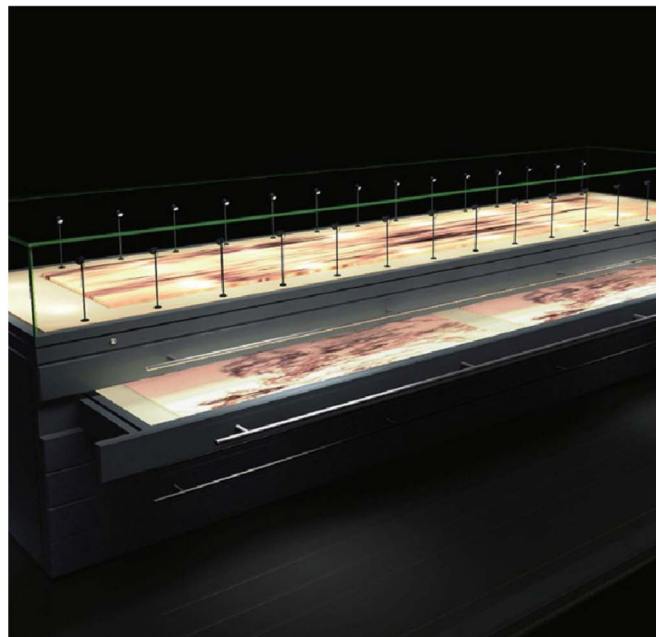

- Ra $\geq$ 95, high color rendering
- Compact structure, high-quality and delicate.
- Aluminum alloy lamp body
- Soft and comfortable lighting
- 24V safe voltage

Model number	Wattage	luminous flux	Installation	Dimming	Color temperature	Beam angle	Housing color	Optional Accessories
Mini-spot	3W	$\geq$240lm	Surface	non dimming 220V Triac dimming	3000K 4000K 6000K	10-40 degree	White Black	 second optical design

- Application scenarios: art galleries, tea spaces, shopping malls, etc.