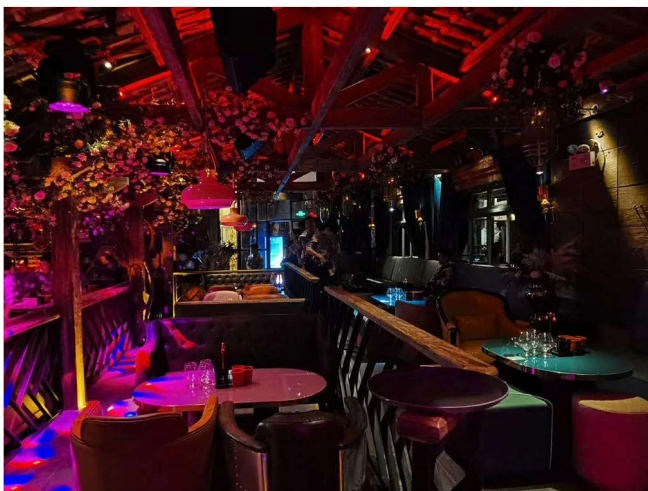

- Optical glass lens, fadeless
- Compact structure, high-quality and delicate.
- Aluminum alloy lamp body
- Soft and comfortable lighting
- Evening Sunshine
- Professional optical lens, efficient heat dissipation, soft and comfortable

Track	Surface	Embedded	Magnetic Track

Model number	Wattage	luminous flux	Installation	Dimming	Color temperature	Beam angle	Housing color	Optional Accessories
Portable	7W	≥420lm	Track Surface Embedded Magnetic Track	non dimming 220V Triac dimming	model A model B model C model D	6-50 degree	White Black	

- Application scenarios: internet red light, Qingba, indoor atmosphere.