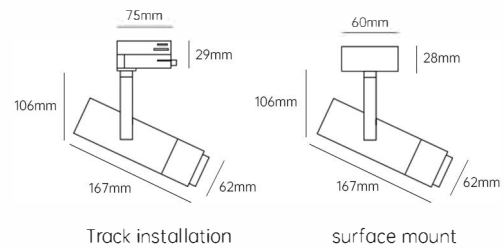

- Ra $\geq$ 97, high color rendering
- Compact structure, high-quality and delicate.
- Aluminum alloy lamp body
- Soft and comfortable lighting
- Rotate 355 degrees horizontally and swing 90 degrees vertically.