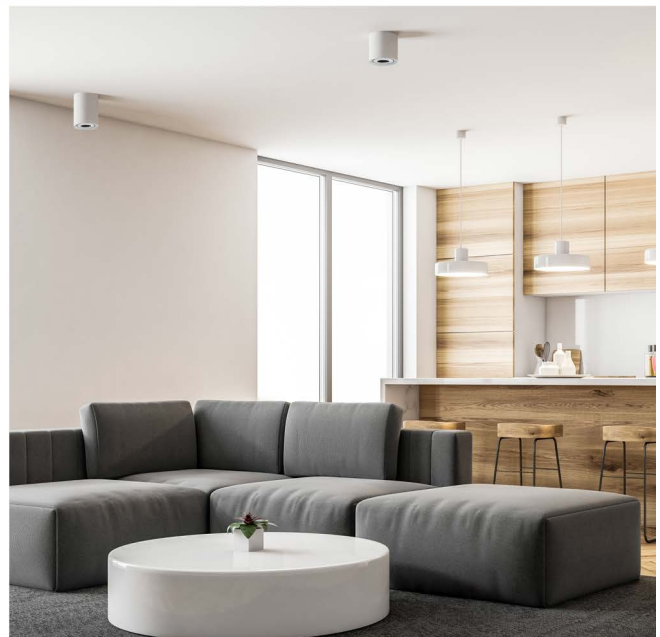

- Ra $\geq$ 95, high color rendering
- Compact structure, high-quality and delicate.
- Aluminum alloy lamp body
- Soft and comfortable lighting
- Anti glare, avoiding injury

Model number	Wattage	luminous flux	Installation	Dimming	Color temperature	Beam angle	Housing color	Optional Accessories
Round	5W 7W	$\geq$ 375lm $\geq$ 525lm	Surface Mounted	non dimming 220V Triac dimming	3000K 4000K 6000K	15 Degree 24 Degree 36 Degree	White Black	 honeycomb

- Application scenarios: living room, hallway, room