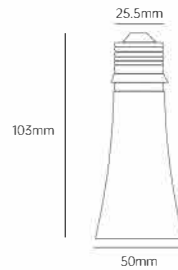

1. Ra 95, высокая цветопередача
   - Компактная конструкция, высокое качество и деликатность.
   - Корпус лампы из алюминиевого сплава
   - Мягкое и комфортное освещение
   - Защита от бликов, позволяющая избежать слепящего момента
2. Замена ламп с патроном E27