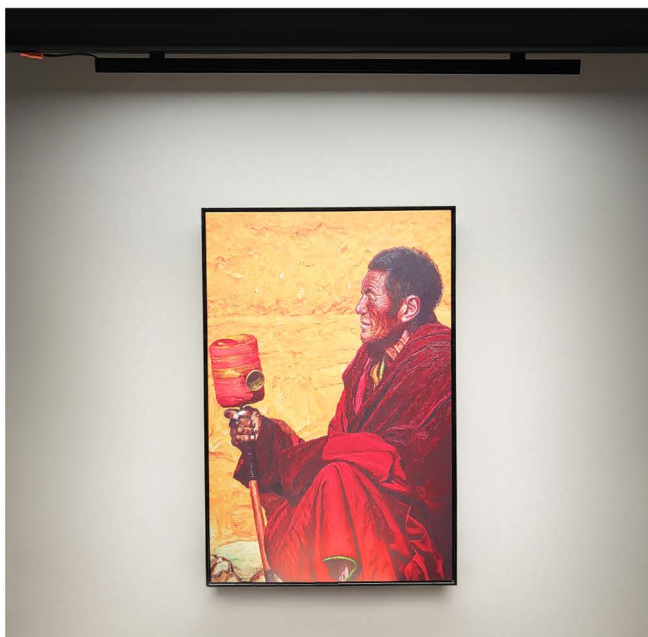

- 60 degree swing angle adjustment
- Compact structure, high-quality and delicate.
- Aluminum alloy lamp body
- 24V low-voltage safety current
- The anti glare polarized grille design provides excellent wall washing effect.

Model number	Wattage	luminous flux	Installation	Dimming	Color temperature	Beam angle	Housing color	Optional Accessories
ARS-B-1000	30W	≥ 3300lm	surface mount	non dimming 0-10V dimming	3000K 4000K 6000K	120 degree	Black	no

- Application scenarios: exhibition halls, art galleries, photo washing walls