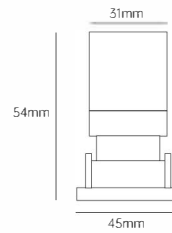

- Ra $\geq$ 92, high color rendering
- Compact structure, high-quality and delicate.
- Aluminum alloy lamp body
- Soft and comfortable lighting
- Anti glare, avoiding injury