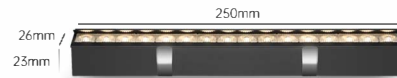

- 60 degree swing angle adjustment
- Compact structure, high-quality and delicate.
- Aluminum alloy lamp body
- 24V low-voltage safety current
- The anti glare polarized grille design provides excellent wall washing effect.