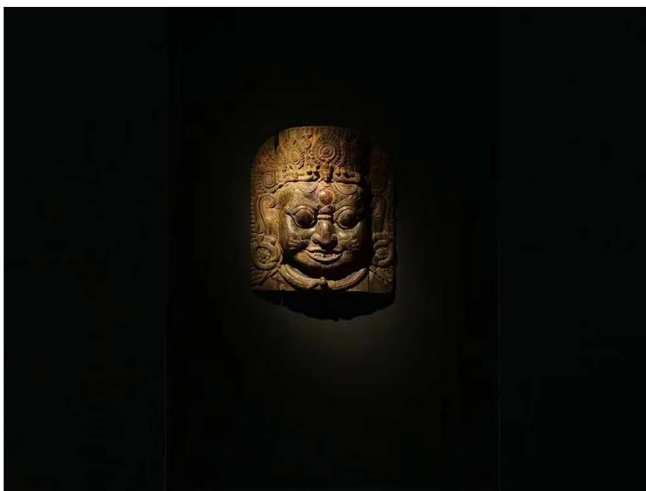

- Ra $\geq$ 97, The higher color rendering index, the more natural the product will be displayed
- Compact structure, high-quality and delicate.
- Aluminum alloy lamp body
- Soft and comfortable lighting
- Anti glare
- Professional optical lens, efficient heat dissipation, soft and comfortable

Track	Surface	Embedded	Magnetic Track

Model number	Wattage	luminous flux	Installation	Dimming	Color temperature	Beam angle	Housing color	Optional Accessories
Bell-9	9W	$\geq$540lm	Track Surface Embedded Magnetic Track	non dimming 220V Triac dimming	3000K 4000K 6000K	9-40 degree	White Black	no

- Application scenarios: art galleries, tea spaces, shopping malls, etc.