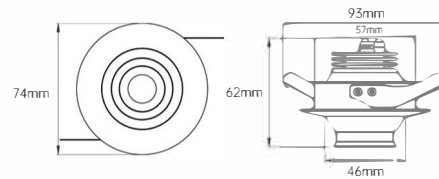

- Ra $\geq$ 95, high color rendering
- Compact structure, high-quality and delicate.
- Aluminum alloy lamp body
- 10-60 degree light zoom
- Anti glare, avoiding injury