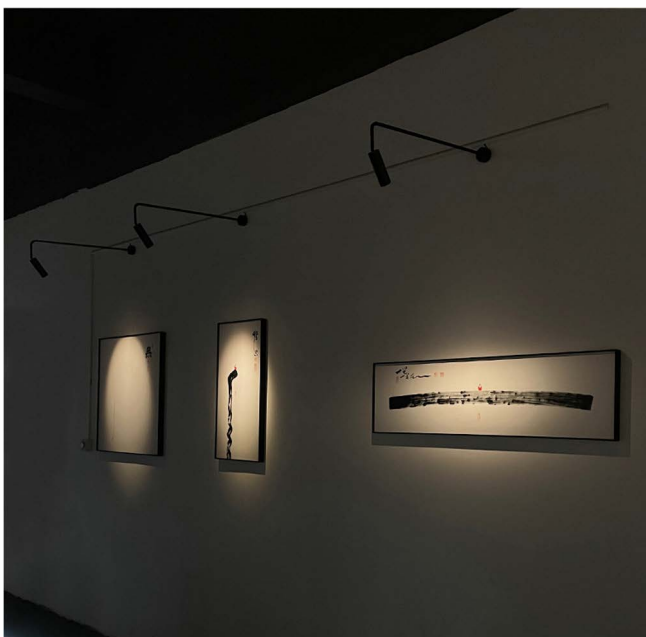

Model number	Wattage	luminous flux	Installation	Dimming	Color temperature	Beam angle	Housing color	Optional Accessories
WALL	12W	$\geq$794lm	Wall Surface	non dimming 220V Triac dimming 0-10V Local dimming DALI dimming	2700K 3000K 4000K 6000K	6-60 degree	White Black	 honeycomb

- Application scenarios: museums, art galleries, exhibitions