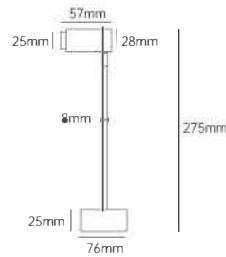

- Zoom design & Accent lighting
- Surface treatment for housing
- 3-Way dimmable & More than 16hours
- CRI>90 (Color Rendering Index)
- TYPE-C charging port