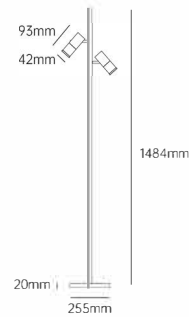

- Ra $\geq$ 97, high color rendering
- Thickened base, sturdy and reliable
- Aluminum alloy lamp body
- Soft and comfortable lighting
- minimal design