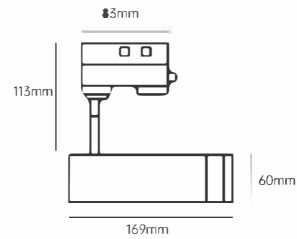

- Ra $\geq$ 97, high color rendering
- Compact structure, high-quality and delicate.
- Aluminum alloy lamp body
- Soft and comfortable lighting
- Rotate 355 degrees horizontally and swing 90 degrees vertically