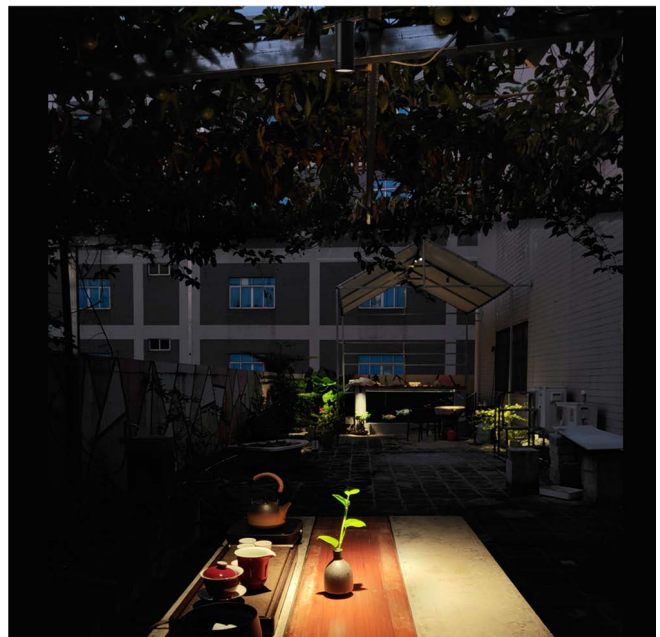

- Application scenario: Outdoor landscape

- Ra  $\geq$  90, high color rendering
- Compact structure, high-quality and delicate.
- Aluminum alloy lamp body
- Uniform light effect
- Professional optical lens, with uniform light emission and no dark areas.