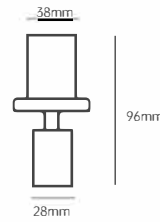

- Ra $\geq$ 95, high color rendering
- 10-50 degree push pull zoom
- Horizontal 360 degree rotating light
- Soft and comfortable lighting
- Lamp holder can be deformed and multifunctional