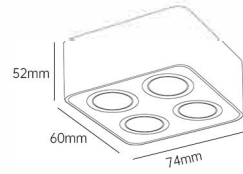

- Ra $\geq$ 92, high color rendering
- Compact structure, high-quality and delicate.
- Aluminum alloy lamp body
- Soft and comfortable lighting
- Anti glare, avoiding injury