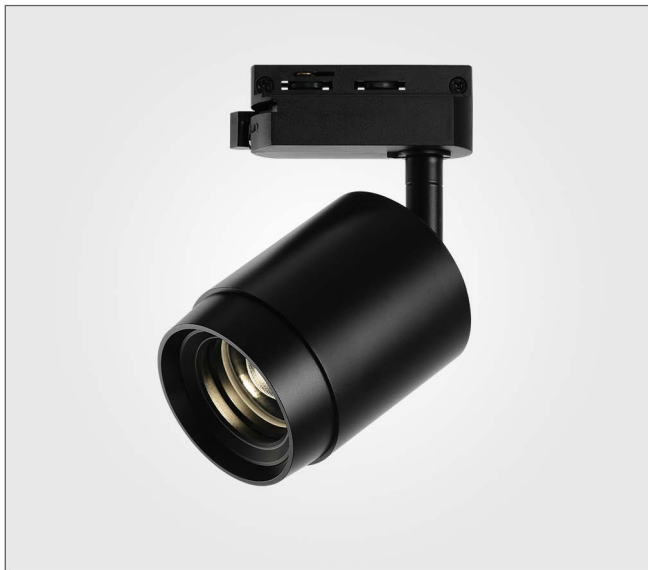

- Ra $\geq$ 93, The higher color rendering index, the more natural the product will be displayed
- 9-60 degree beam angle zoom
- Aluminum alloy lamp body
- Soft and comfortable lighting
- Anti glare
- Professional optical lens, efficient heat dissipation, soft and comfortable

Track	Surface	Embedded	Magnetic Track

Model number	Wattage	luminous flux	Installation	Dimming	Color temperature	Beam angle	Housing color	Optional Accessories
Sola	9W 12W	$\geq$ 720lm $\geq$ 900lm	Track Surface Embedded Magnetic Track	non dimming 220V Triac dimming	3000K 4000K 6000K	9-60 degree	Black	 honeycomb

- Application scenarios: art galleries, tea spaces, shopping malls, etc.