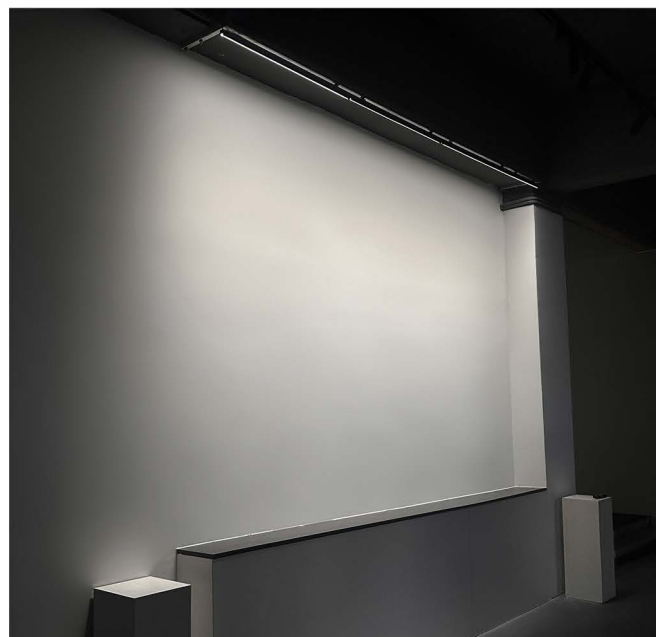

- 60 degree swing angle adjustment
- Compact structure, high-quality and delicate.
- Aluminum alloy lamp body
- 24V low-voltage safety current
- The anti glare polarized grille design provides excellent wall washing effect.

Model number	Wattage	luminous flux	Installation	Dimming	Color temperature	Beam angle	Housing color	Optional Accessories
ARS-B-1000	30W	≥3300lm	Embedded	non dimming 0-10V dimming	3000K 4000K 6000K	120 degree	Black	no

- Application scenarios: exhibition halls, art galleries, photo washing walls