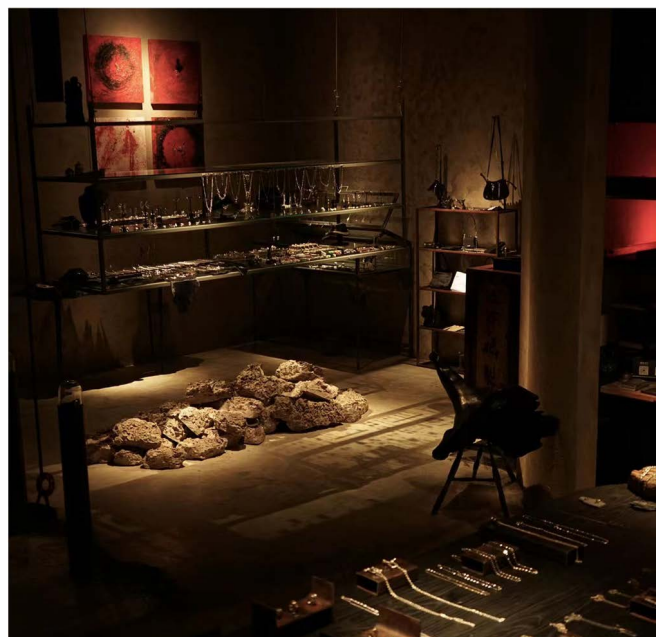

Model number	Wattage	luminous flux	Installation	Dimming	Color temperature	Beam angle	Housing color	Optional Accessories
ChikPik-5	5W	$\geq$ 300lm	Track Surface Embedded Magnetic Track	non dimming 220V Triac dimming	3000K 4000K 6000K	10-42 degree	White Black	 honeycomb

- Application scenarios: Decorative clothing lighting, wall lighting, and key lighting.