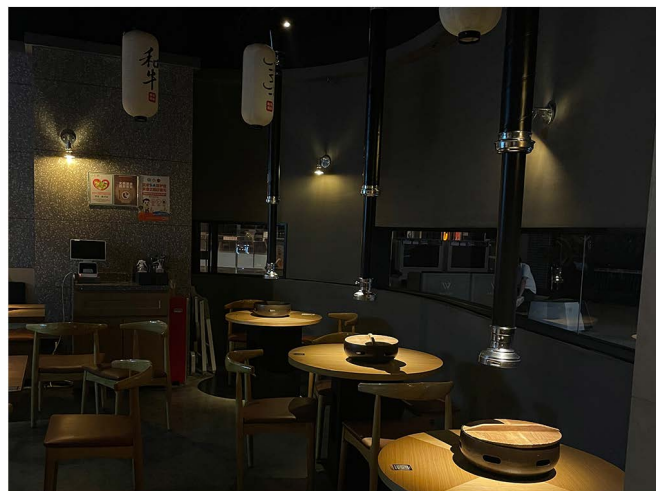

- Application: Best- suited for dining areas such as restaurant,lounge

- Ra  $\geq$  97, The higher color rendering index, the more natural the product will be displayed
- Compact structure, high-quality and delicate.
- Aluminum alloy lamp body
- Soft and comfortable lighting
- Anti glare
- Professional optical lens, efficient heat dissipation, soft and comfortable