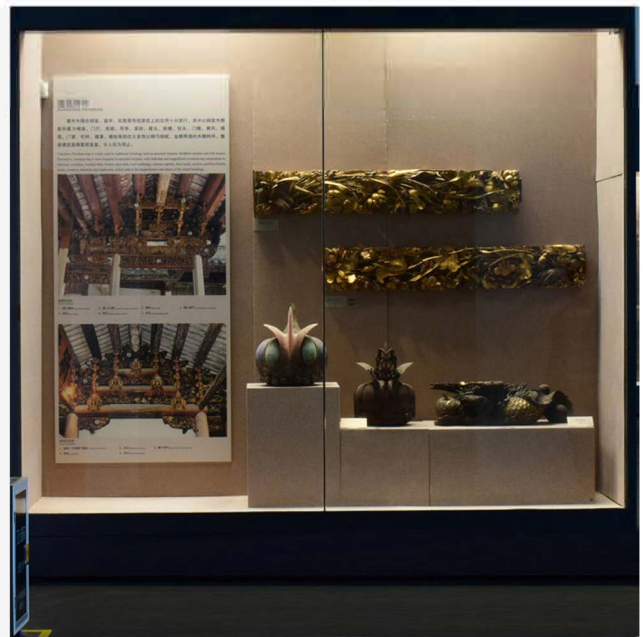

- Ra $\geq$ 95, high color rendering
- Compact structure, high-quality and delicate.
- Aluminum alloy lamp body
- 24V low-voltage safety current
- The anti glare polarized grille design provides excellent wall washing effect.

Model number	Wattage	luminous flux	Installation	Dimming	Color temperature	Beam angle	Housing color	Optional Accessories
ARSL	12W	$\geq$1344lm	surface mount	non dimming 0-10V dimming DALI dimming	3000K 4000K 6000K	Floodlight	Black	no

- Application scenarios: exhibition halls, art galleries, museums.