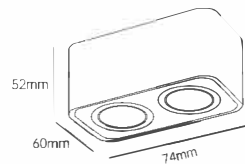

- Ra $\geq$ 92, high color rendering
- Compact structure, high-quality and delicate.
- Aluminum alloy lamp body
- Soft and comfortable lighting
- Anti glare, avoiding injury