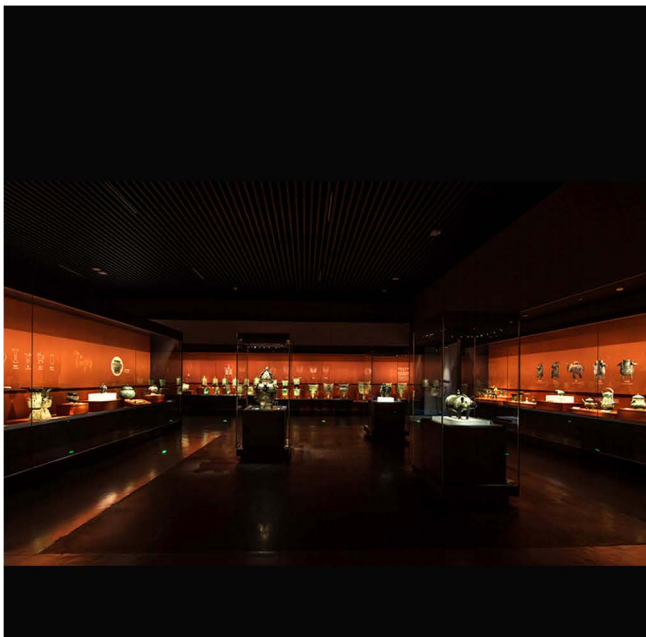

Model number	Wattage	luminous flux	Installation	Dimming	Color temperature	Beam angle	Housing color	Optional Accessories
BankoY 0420	20W	$\geq$1200lm	3wires track 4wires track	non dimming 0-10V dimming DALI dimming	3000K 4000K 6000K	Floodlight	Black	no

- Application scenarios: layout, calligraphy and painting.