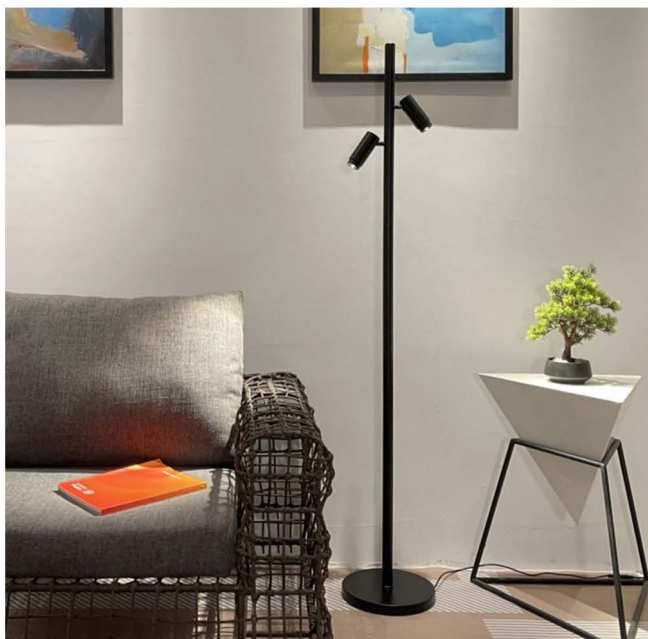

Model number	Wattage	luminous flux	Installation	Dimming	Color temperature	Beam angle	Housing color	Optional Accessories
FL-GUS-2	5W*2	$\geq$ 350lm*2	Portable floor mounted	non dimming Local dimming	3000K 4000K 6000K	9-50 degree	White Black	no

- Application scenarios: commercial, home, and art spaces.