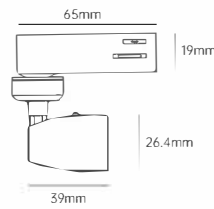

- Ra $\geq$ 90, high color rendering
- Compact structure, high-quality and delicate.
- Aluminum alloy lamp body
- Soft and comfortable lighting
- 24V safe voltage