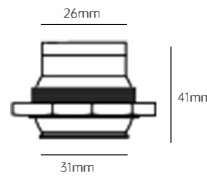

- Ra $\geq$ 95, high color rendering
- Compact structure, high-quality and delicate.
- Aluminum alloy lamp body
- Soft and comfortable lighting
- The zoom range is 10 °~50 °, and lighting can be adjusted according to the application scenario.