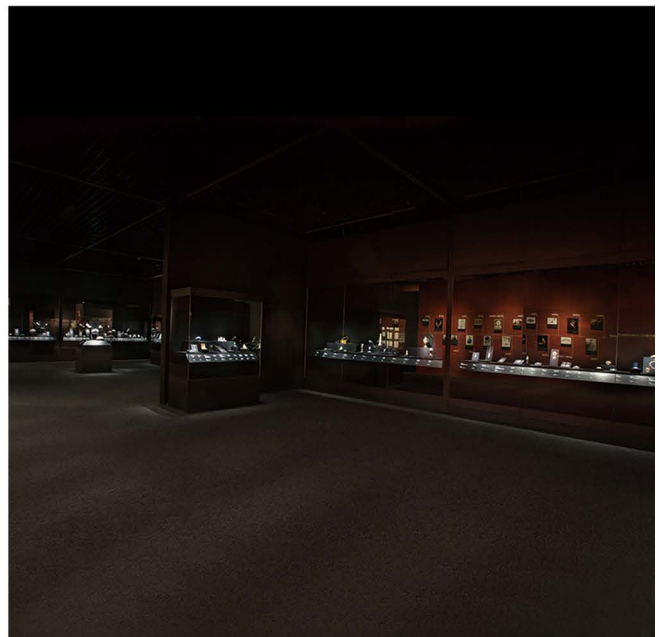

- Ra $\geq$ 95, high color rendering
- Compact structure, high-quality and delicate.
- Aluminum alloy lamp body
- Soft and comfortable lighting
- The zoom range is 10 °~50 °, and lighting can be adjusted according to the application scenario.

Model number	Wattage	luminous flux	Installation	Dimming	Color temperature	Beam angle	Housing color	Optional Accessories
EMNBE	1W	$\geq$80lm	Embedded (Opening46-52mm)	non dimming 220V Triac dimming	3000K 4000K 6000K	10-50 degree	White Black	no

- Application scenario: independent cabinet