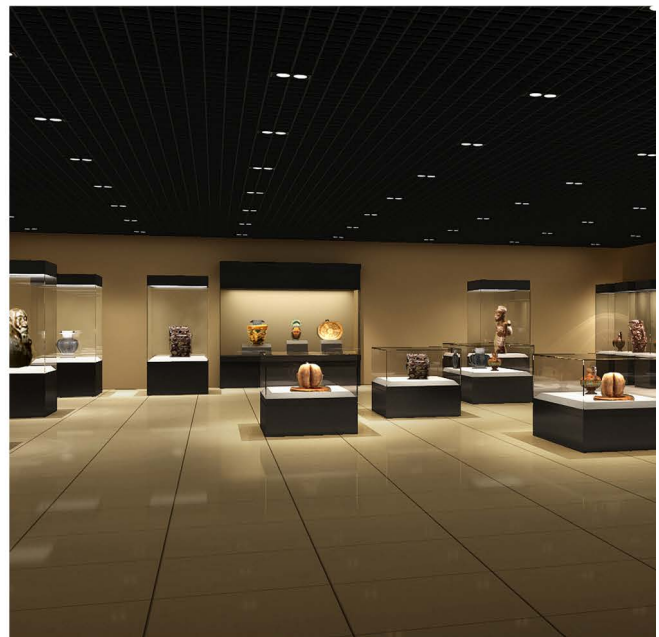

- Ra $\geq$ 90, high color rendering
- Compact structure, high-quality and delicate.
- Aluminum alloy lamp body
- Soft and comfortable lighting
- 24V safe voltage

Model number	Wattage	luminous flux	Installation	Dimming	Color temperature	Beam angle	Housing color	Optional Accessories
Mini-Spot	1W	$\geq$80lm	Surface Mounted	non dimming 220V Triac dimming	3000K 4000K 6000K	10-40 degree	White Black	 Second optical lens

- Application scenarios: art galleries, tea spaces, shopping malls, etc.