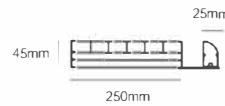

- Ra $\geq$ 95, high color rendering
- Compact structure, high-quality and delicate.
- Aluminum alloy lamp body
- 24V low-voltage safety current
- The anti glare polarized grille design provides excellent wall washing effect.