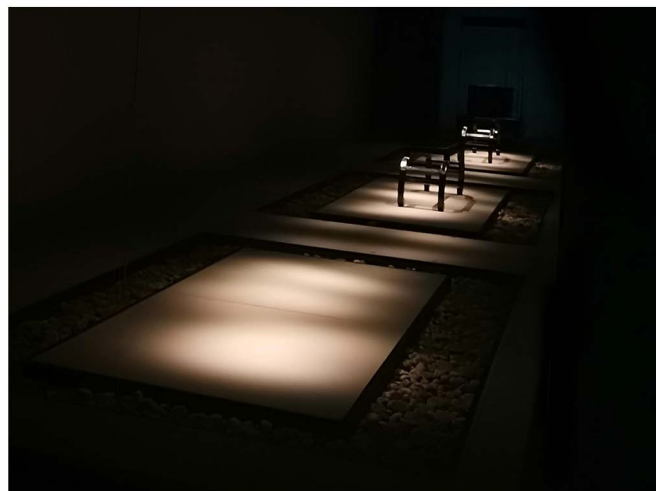

- Ra $\geq$ 97, The higher color rendering index, the more natural the product will be displayed
- Compact structure, high-quality and delicate.
- Aluminum alloy lamp body
- Soft and comfortable lighting
- Anti glare
- Professional optical lens, efficient heat dissipation, soft and comfortable

Track	Surface	Embedded	Magnetic Track

Model number	Wattage	luminous flux	Installation	Dimming	Color temperature	Beam angle	Housing color	Optional Accessories
Cam-5/7	5W 7W	$\geq$ 300lm $\geq$ 420lm	Track Surface Embedded Magnetic Track	non dimming 220V Triac dimming	3000K 4000K 6000K	10-40 degree	White Black	 honeycomb

- Application scenarios: art galleries, tea spaces, shopping malls, etc.