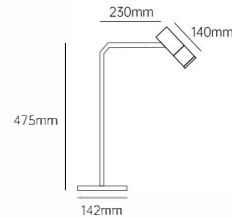

- Ra $\geq$ 97, high color rendering
- Compact structure, high-quality and delicate.
- Aluminum alloy lamp body
- Stepless dimming (customized version)
- Anti glare, avoiding injury