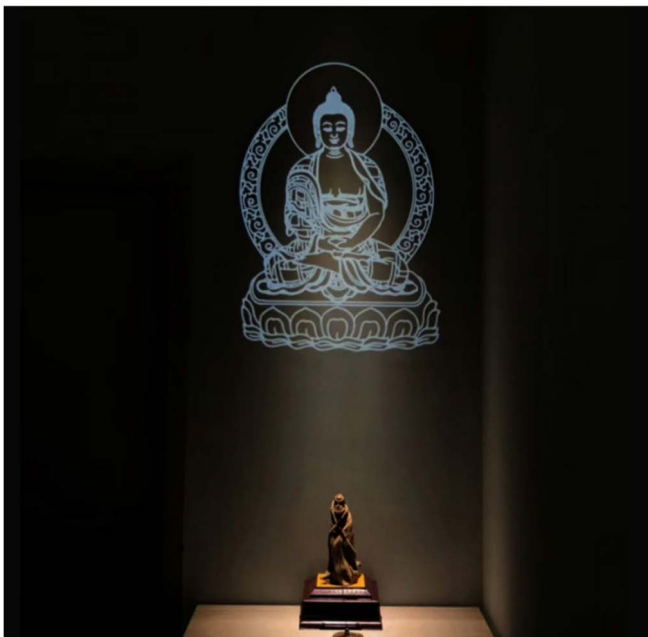

- Ra $\geq$ 92, high color rendering
- Compact structure, high-quality and delicate.
- Aluminum alloy lamp body
- Soft and comfortable lighting
- Anti glare, avoiding injury

Model number	Wattage	luminous flux	Installation	Dimming	Color temperature	Beam angle	Housing color	Optional Accessories
Deep-7W-2	7W 9W	$\geq$560lm $\geq$720lm	Embedded (Cutout 55mm)	non dimming 220V Triac dimming	3000K 4000K 6000K	10-40 degree	White Black	 honeycomb

- Application scenarios: catering stores, home furnishings, shopping malls, etc.