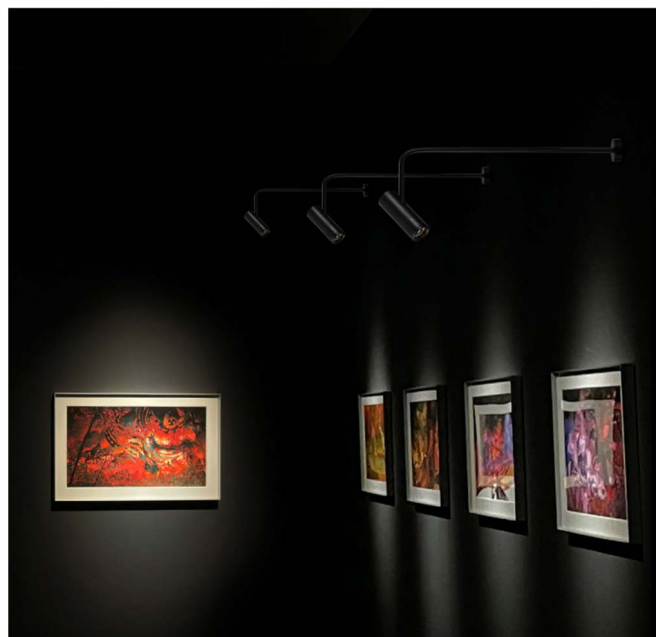

Model number	Wattage	luminous flux	Installation	Dimming	Color temperature	Beam angle	Housing color	Optional Accessories
WALL	12W	$\geq$794lm	Wall Surface	non dimming 220V Triac dimming 0-10V Local dimming DALI dimming	2700K 3000K 4000K 6000K	6-60 degree	White Black	 honeycomb

- Application scenarios: museums, art galleries, exhibitions