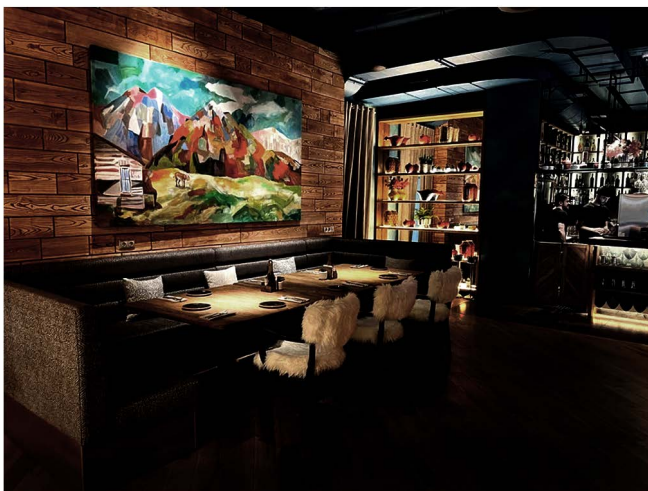

- Application: Best- suited for dining areas such as restaurant,lounge

- 3 degree small angle spotlight
- Ra  $\geq$  97, The higher color rendering index, the more natural the product will be displayed
- Aluminum alloy lamp body
- High altitude small angle lighting
- Anti glare
- Professional optical lens, efficient heat dissipation, soft and comfortable