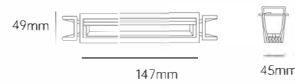

- Ra $\geq$ 95, high color rendering
- Compact structure, high-quality and delicate.
- Aluminum alloy lamp body
- Soft and comfortable lighting
- Anti glare, Uniform light effect