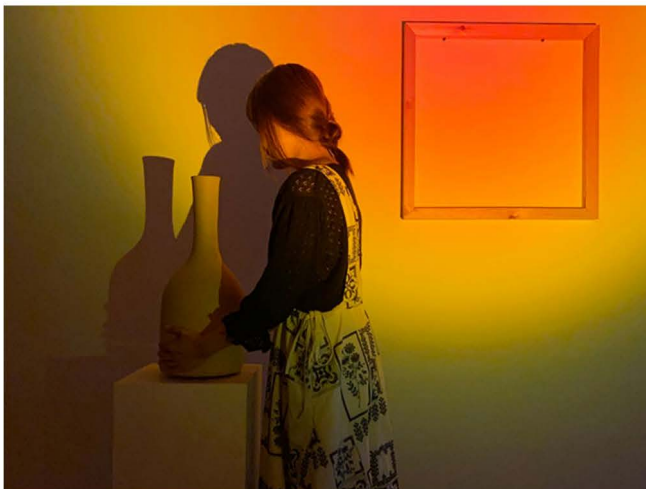

- Optical glass lens, fadeless
- Compact structure, high-quality and delicate.
- Aluminum alloy lamp body
- Soft and comfortable lighting
- Evening Sunshine
- Professional optical lens, efficient heat dissipation, soft and comfortable

Track	Surface	Embedded	Magnetic Track

Model number	Wattage	luminous flux	Installation	Dimming	Color temperature	Beam angle	Housing color	Optional Accessories
GSWY 0037	10W	≥600lm	Track Surface Embedded Magnetic Track	non dimming 220V Triac dimming	model A model B model C model D	6-50 degree	White Black	

- Application scenarios: internet red light, Qingba, indoor atmosphere.