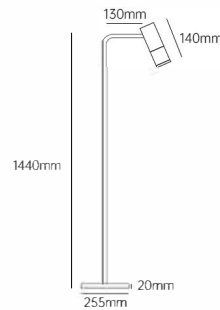

- An optical film that never fades
- Compact structure, high-quality and delicate.
- Aluminum alloy lamp body
- Soft and comfortable lighting
- Anti glare, avoiding injury