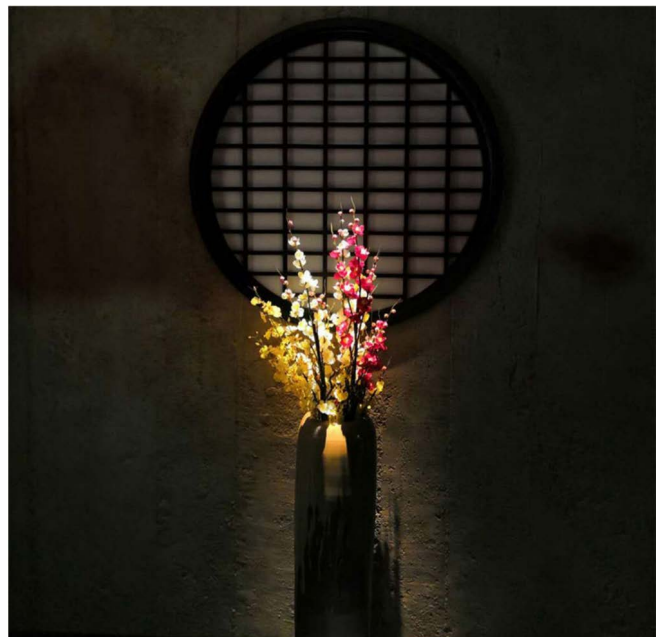

Model number	Wattage	luminous flux	Installation	Dimming	Color temperature	Beam angle	Housing color	Optional Accessories
DEEP	3W 5W	$\geq$240lm $\geq$400lm	Embedded (Cutout 55mm)	non dimming 220V Triac dimming	3000K 4000K 6000K	8-36 degree	White Black	 honeycomb

- Application scenarios: catering stores, home furnishings, shopping malls, etc.