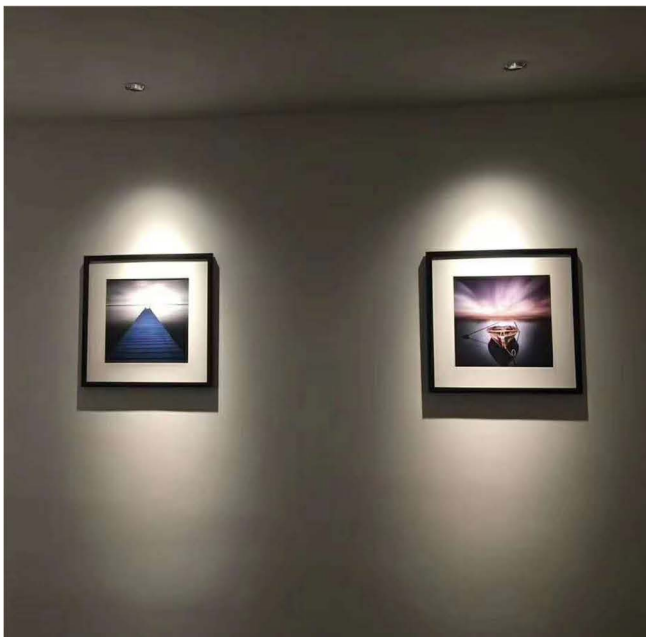

Model number	Wattage	luminous flux	Installation	Dimming	Color temperature	Beam angle	Housing color	Optional Accessories
DD	30-35W	≥1680lm	Embedded (Cutout 120mm)	DMX	RGBWW	38 Degree 60 Degree	White Black	no

- Application: Best- suited for accent lighting