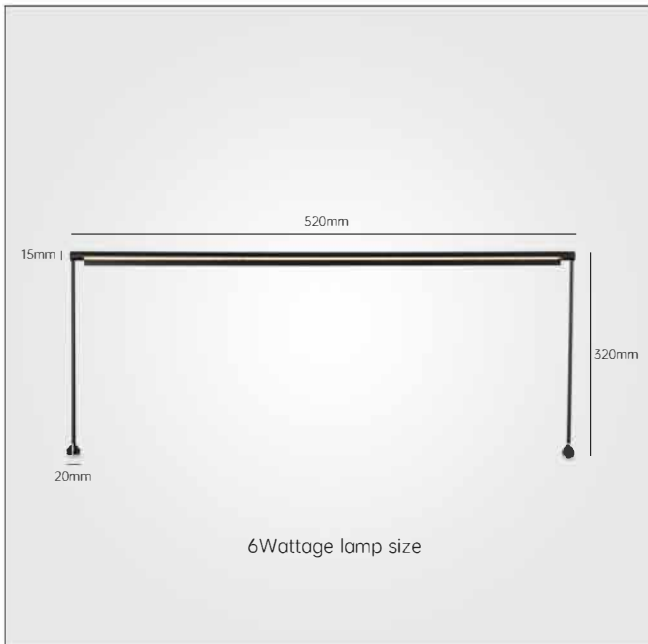

- Application scenarios: display cabinets, small item illumination, temporary exhibitions.

- Ra  $\geq$  93, high color rendering
- Compact structure, high-quality and delicate.
- Aluminum alloy lamp body
- Soft and comfortable lighting
- Customized length of 1000mm~1900mm.