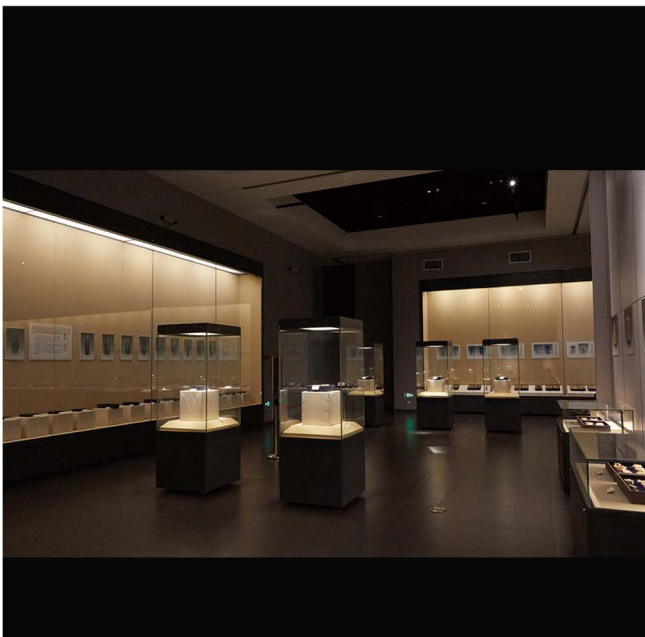

- Ra $\geq$ 95, high color rendering
- Compact structure, high-quality and delicate.
- Aluminum alloy lamp body
- Soft and comfortable lighting
- The zoom range is 10 °~50 °, and lighting can be adjusted according to the application scenario.

Model number	Wattage	luminous flux	Installation	Dimming	Color temperature	Beam angle	Housing color	Optional Accessories
EMNBE	1W	$\geq$80lm	Embedded (Opening46-52mm)	non dimming 220V Triac dimming	3000K 4000K 6000K	10-50 degree	White Black	no

- Application scenario: independent cabinet