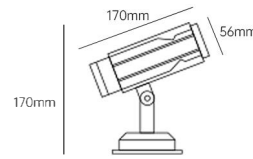

- 360 degree horizontal rotation
- 180 degree vertical swing
- Projection pattern customization
- Soft and comfortable lighting
- High quality aluminum alloy lamp body