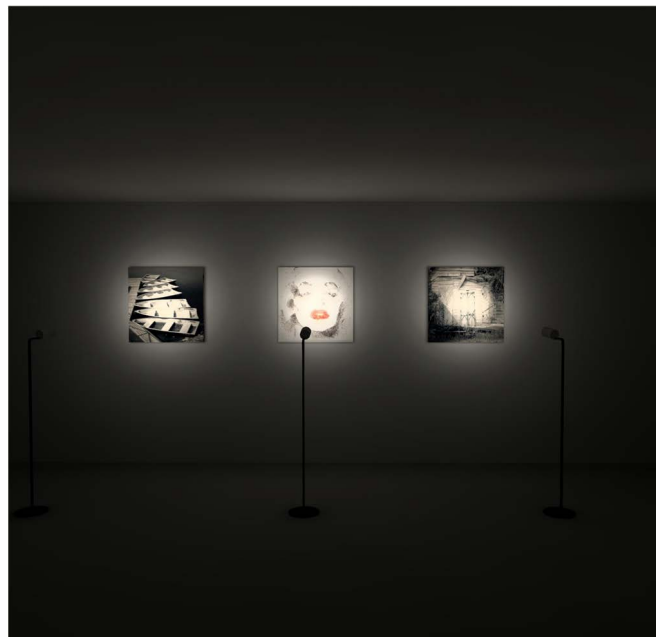

Model number	Wattage	luminous flux	Installation	Dimming	Color temperature	Beam angle	Housing color	Optional Accessories
GUS	10W	$\geq$660lm	Portable floor mounted	non dimming Local dimming	2700K 3000K 4000K 6000K	10-60 degree	Black	 honeycomb

- Application scenarios: temporary exhibitions, art galleries, museums