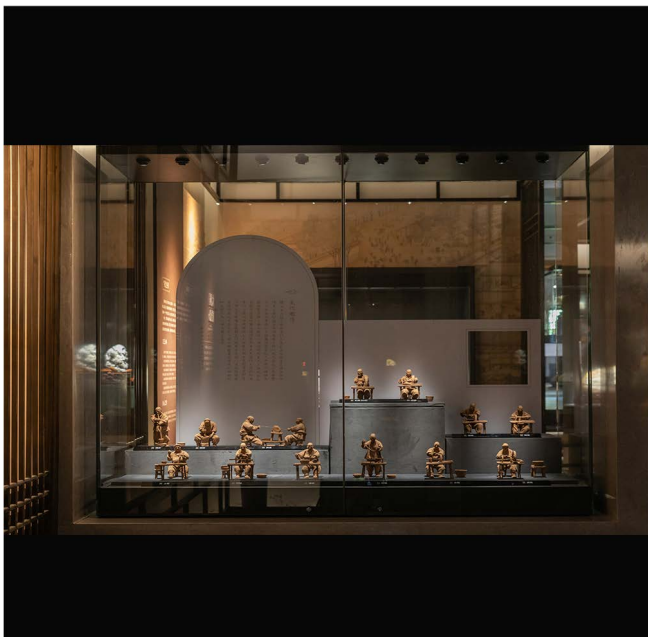

Model number	Wattage	luminous flux	Installation	Dimming	Color temperature	Beam angle	Housing color	Optional Accessories
EMBED	1W 3W	$\geq$80lm $\geq$240lm	Embedded (Opening45mm)	non dimming 220V Triac dimming	3000K 4000K 6000K	8-40 degree	Black	no

- Application scenario: Exhibition cabinet.