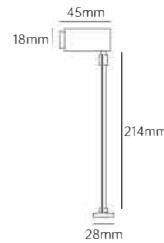

- Ra $\geq$ 95, high color rendering
- Compact structure, high-quality and delicate.
- Aluminum alloy lamp body
- Soft and comfortable lighting
- 24V safe voltage