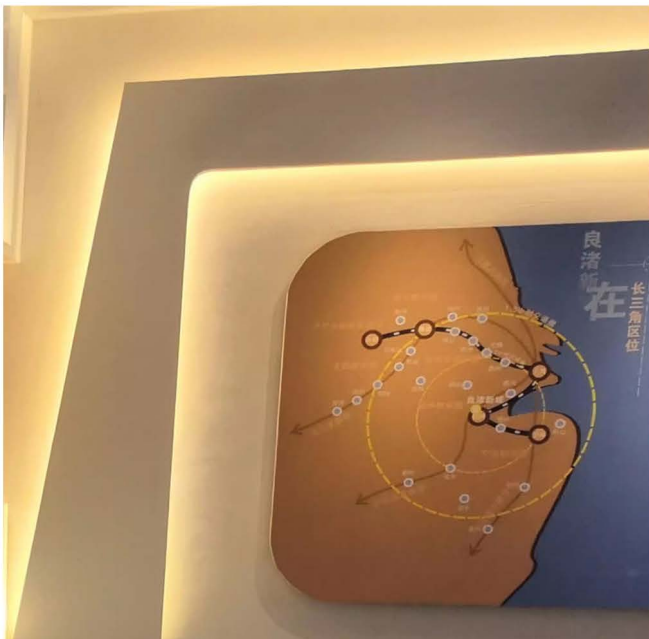

- 24V safety
- Good flexibility
- Uniform light color and soft light
- High brightness, dustproof and waterproof
- 3M adhesive for more stable adhesion

Model number	Wattage	luminous flux	Installation	Dimming	Color temperature	Beam angle	Housing color	Optional Accessories
cob 5051	5W/1M	≥ 900lm/m	Surface	Non dimming	3000K 4000K 6500K	180 degrees	White	No

- Application scenarios: home, commercial, and hotel