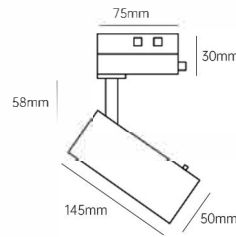

- Ra $\geq$ 95, high color rendering
- Compact structure, high-quality and delicate.
- Aluminum alloy lamp body
- Soft and comfortable lighting
- Anti glare, avoiding injury