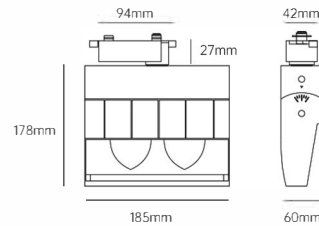

- Ra $\geq$ 95, high color rendering
- Compact structure, high-quality and delicate.
- Aluminum alloy lamp body
- Soft and comfortable lighting
- beam angle : fix angle 142*75 degree