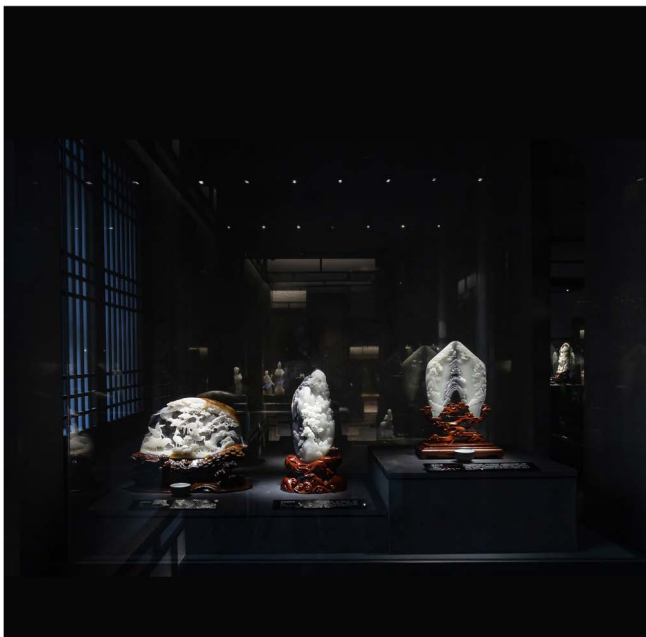

- Ra $\geq$ 95, high color rendering
- Compact structure, high-quality and delicate.
- Aluminum alloy lamp body
- 24V low-voltage safety current
- The anti glare polarized grille design provides excellent wall washing effect.

Model number	Wattage	luminous flux	Installation	Dimming	Color temperature	Beam angle	Housing color	Optional Accessories
ARSL	5W	$\geq$560lm	surface mount	non dimming 0-10V dimming	3000K 4000K 6000K	Floodlight	Black	no

- Application scenarios: exhibition halls, art galleries, museums.