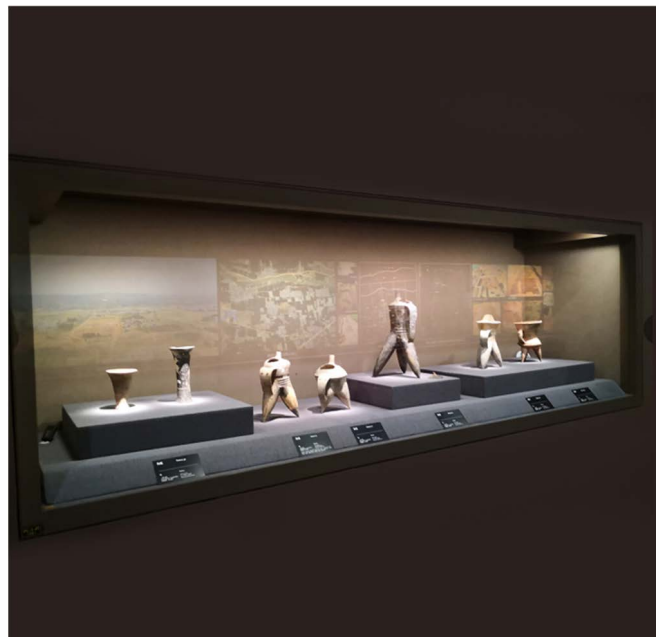

Model number	Wattage	luminous flux	Installation	Dimming	Color temperature	Beam angle	Housing color	Optional Accessories
GP006	3W 5W	$\geq$240lm $\geq$400lm	Embedded (Cutout 65mm)	non dimming 220V Triac dimming	3000K 4000K 6000K	10-60 degree	White Black Silvery	no

- Application scenarios: exhibition cabinets, hallways.