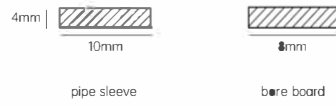

- 24V safety
- Good flexibility
- Uniform light color and soft light
- High brightness, dustproof and waterproof
- 3M adhesive for more stable adhesion