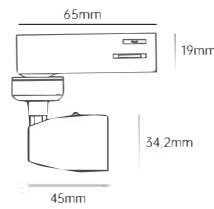

- Ra $\geq$ 90, high color rendering
- Compact structure, high-quality and delicate.
- Aluminum alloy lamp body
- Soft and comfortable lighting
- 24V safe voltage