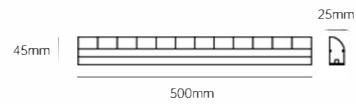

- Ra $\geq$ 95, high color rendering
- Compact structure, high-quality and delicate.
- Aluminum alloy lamp body
- 24V low-voltage safety current
- The anti glare polarized grille design provides excellent wall washing effect.