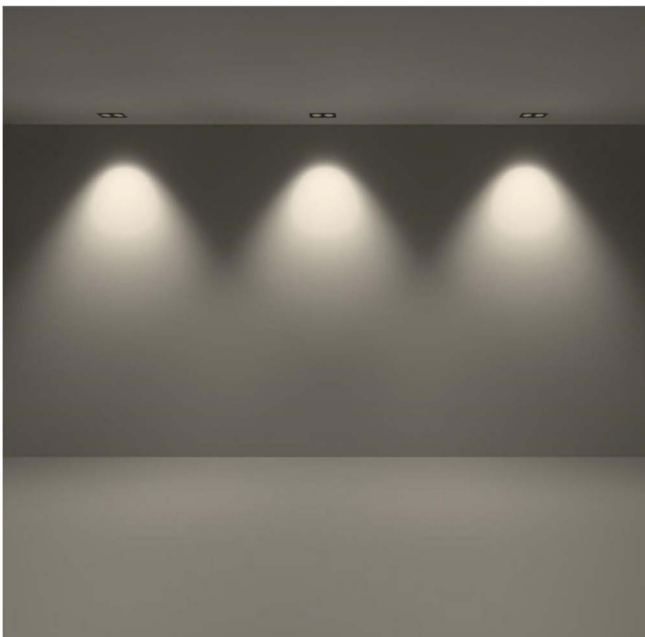

- Ra $\geq$ 92, high color rendering
- Compact structure, high-quality and delicate.
- Aluminum alloy lamp body
- Soft and comfortable lighting
- Anti glare, avoiding injury

Model number	Wattage	luminous flux	Installation	Dimming	Color temperature	Beam angle	Housing color	Optional Accessories
WELL	20W	$\geq$1600lm	Embedded Cutout 181*83mm	non dimming 220V Triac dimming 0-10V Local dimming DALI dimming	3000K 4000K 6000K	10-40 degree	White Black	 honeycomb

- Application scenarios: commercial, home furnishings.