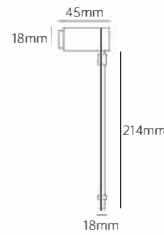

- Ra $\geq$ 95, high color rendering
- Compact structure, high-quality and delicate.
- Aluminum alloy lamp body
- Soft and comfortable lighting
- 24V safe voltage