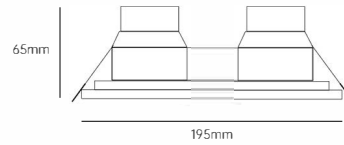

- Ra $\geq$ 92, high color rendering
- Compact structure, high-quality and delicate.
- Aluminum alloy lamp body
- Soft and comfortable lighting
- Anti glare, avoiding injury