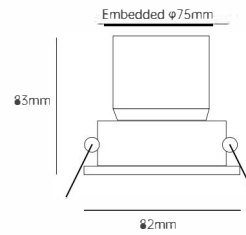

- Ra $\geq$ 95, high color rendering
- Compact structure, high-quality and delicate.
- Aluminum alloy lamp body
- Soft and comfortable lighting
- Anti glare, avoiding injury