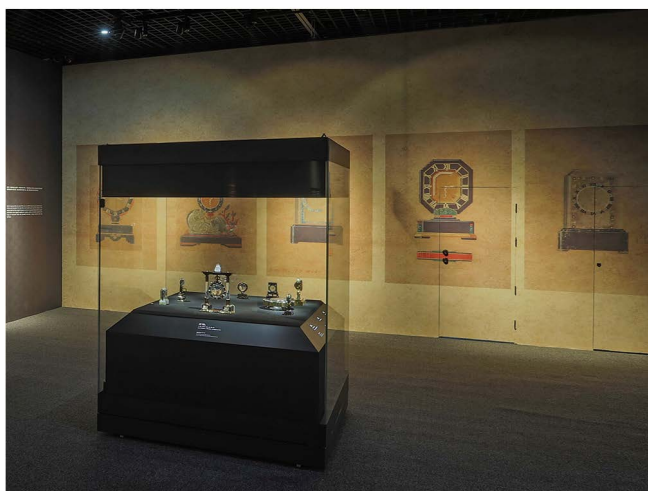

- Ra $\geq$ 97, The higher color rendering index, the more natural the product will be displayed
- Compact structure, high-quality and delicate.
- Aluminum alloy lamp body
- Soft and comfortable lighting
- Anti glare
- Professional optical lens, efficient heat dissipation, soft and comfortable

Track	Surface	Embedded	Magnetic Track

Model number	Wattage	luminous flux	Installation	Dimming	Color temperature	Beam angle	Housing color	Optional Accessories
-Foc-12	12W	$\geq$794lm	Track Surface Embedded Magnetic Track	non dimming 220V Triac dimming 0-10V Local dimming DALI dimming	3000K 4000K 6000K	10-60 degree	White Black	 honeycomb

- Application scenarios: art galleries, tea spaces, shopping malls, etc.