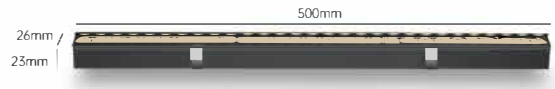

- 60 degree swing angle adjustment
- Compact structure, high-quality and delicate.
- Aluminum alloy lamp body
- 24V low-voltage safety current
- The anti glare polarized grille design provides excellent wall washing effect.