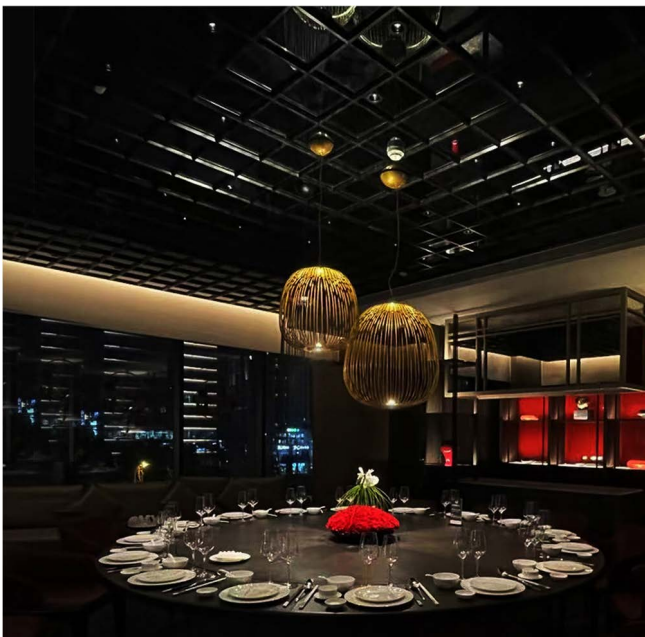

1. Ra 95, высокая цветопередача
   - Компактная конструкция, высокое качество и деликатность.
   - Корпус лампы из алюминиевого сплава
   - Мягкое и комфортное освещение
   - Защита от бликов, позволяющая избежать слепящего момента
2. Замена ламп с патроном E27

Model number	Wattage	luminous flux	Installation	Dimming	Color temperature	Beam angle	Housing color	Optional Accessories
Nero-wach	3W	≥ 240lm	Screw spot E27	non dimming	2700K	8-40 degree	Black	 honeycomb
	5W	≥ 400lm		220V Triac dimming	3000K			

- Application scenarios: catering stores, tea spaces, shopping malls, etc.