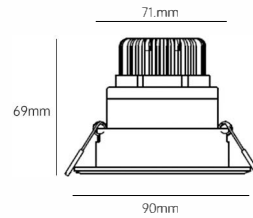

- Ra $\geq$ 92, high color rendering
- Compact structure, high-quality and delicate.
- Aluminum alloy lamp body
- Soft and comfortable lighting
- Anti glare, avoiding injury