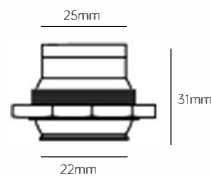

- Ra $\geq$ 95, high color rendering
- Compact structure, high-quality and delicate.
- Aluminum alloy lamp body
- Soft and comfortable lighting
- The zoom range is 10 °~50 °, and lighting can be adjusted according to the application scenario.