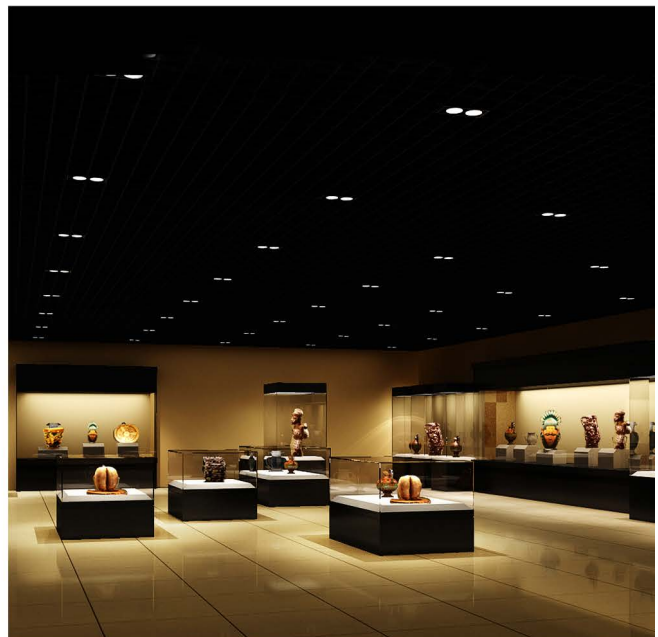

- Ra $\geq$ 95, high color rendering
- Compact structure, high-quality and delicate.
- Aluminum alloy lamp body
- Soft and comfortable lighting
- 24V safe voltage

Model number	Wattage	luminous flux	Installation	Dimming	Color temperature	Beam angle	Housing color	Optional Accessories
Mini-Spot	1W	$\geq$80lm	Embedded (opening22mm)	non dimming 220V Triac dimming	3000K 4000K 6000K	10-40 degree	White Black	 second optical design

- Application scenarios: exhibition cabinets, flat cabinets, niche cabinets.