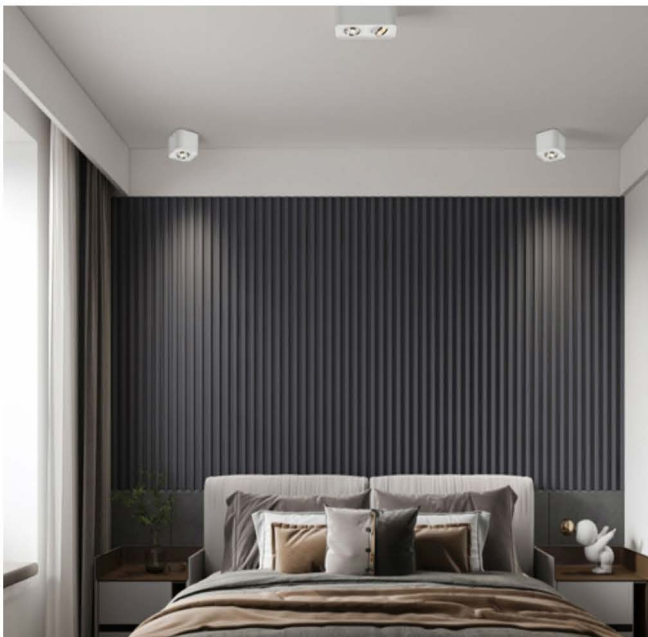

- Ra $\geq$ 92, high color rendering
- Compact structure, high-quality and delicate.
- Aluminum alloy lamp body
- Soft and comfortable lighting
- Anti glare, avoiding injury

Model number	Wattage	luminous flux	Installation	Dimming	Color temperature	Beam angle	Housing color	Optional Accessories
12524	14W	$\geq$1050lm	Surface Mounted	non dimming 220V Triac dimming DALI dimming	3000K 4000K 6000K	15°Degree 24°Degree 26°Degree	White	no

- Application scenarios: home, living room, commercial