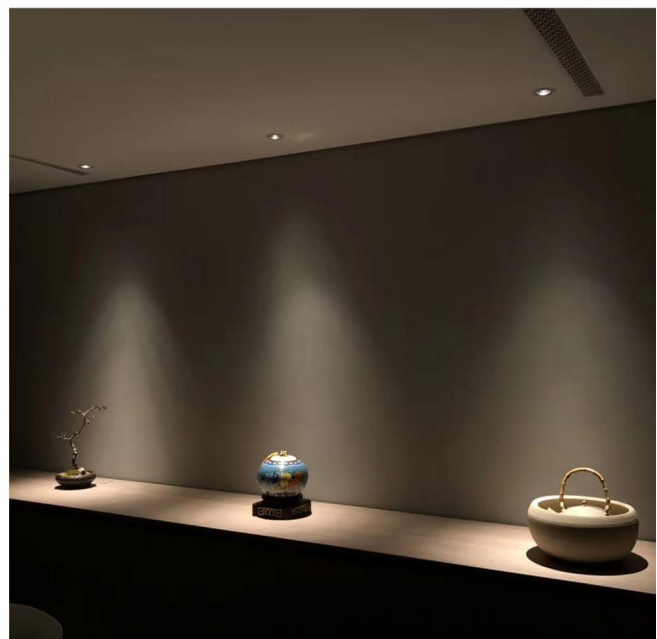

Model number	Wattage	luminous flux	Installation	Dimming	Color temperature	Beam angle	Housing color	Optional Accessories
WELL	7W 10W	$\geq$602lm $\geq$860lm	Embedded (Cutout 75mm)	non dimming 220V Triac dimming	3000K 4000K 6000K	10-40 degree	White+Black	 honeycomb

- Application scenarios: ceiling lighting, desktop, decorative lighting, photo painting