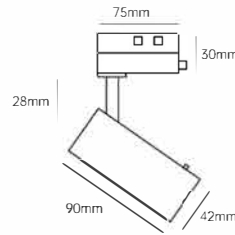

- Ra $\geq$ 95, high color rendering
- Compact structure, high-quality and delicate.
- Aluminum alloy lamp body
- Soft and comfortable lighting
- Anti glare, avoiding injury