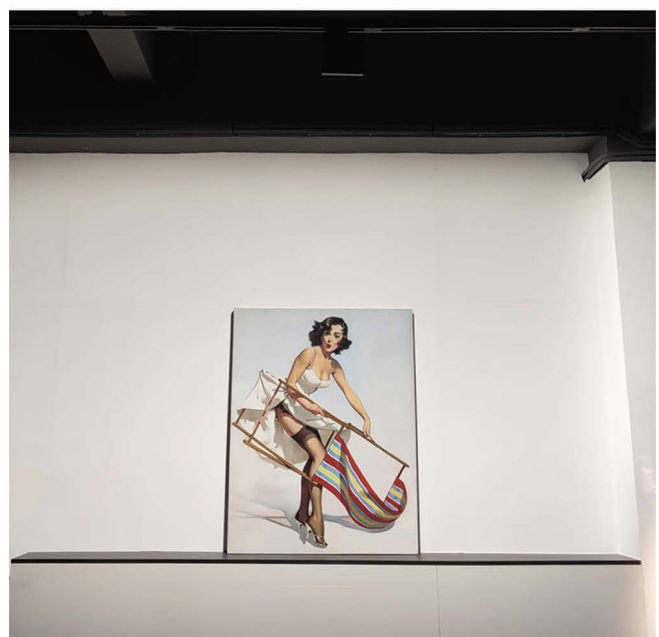

Model number	Wattage	luminous flux	Installation	Dimming	Color temperature	Beam angle	Housing color	Optional Accessories
Banko -24W	24W 35W	$\geq$ 2400lm $\geq$ 3500lm	3wires track 4wires track	non dimming 220V Triac dimming DALI dimming	3000K 4000K 6000K	142*75 degree	White Black	no

- Application scenarios: layout, painting, sculpture.