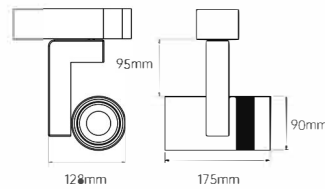

- Ra 97, высокая цветопередача
- Компактная конструкция, высокое качество и деликатность.
- Корпус лампы из алюминиевого сплава
- Мягкое и комфортное освещение
- Дистанционное управление яркостью, регулировкой цвета и фокусировкой.