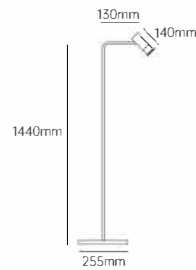

- Ra $\geq$ 97, high color rendering
- Compact structure, high-quality and delicate.
- Aluminum alloy lamp body
- Stepless dimming (customized version)
- Anti glare, avoiding injury