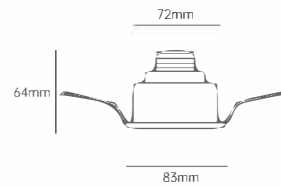

- Ra $\geq$ 92, high color rendering
- Compact structure, high-quality and delicate.
- Aluminum alloy lamp body
- Soft and comfortable lighting
- Anti glare, avoiding injury

7Wattage/10Wattage size