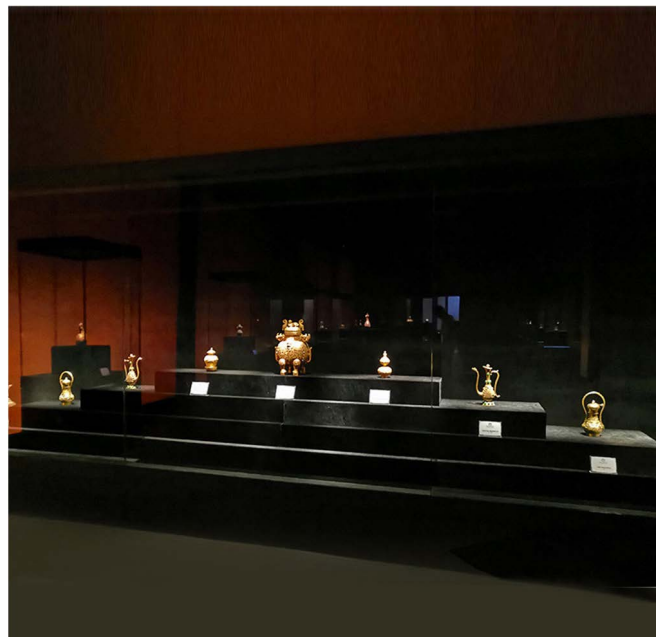

Model number	Wattage	luminous flux	Installation	Dimming	Color temperature	Beam angle	Housing color	Optional Accessories
Deep-Push	3W 5W	$\geq$ 240lm $\geq$ 400lm	Embedded (Cutout 55mm)	220V Triac dimming	3000K 4000K 6000K	10-40 degree	White Black	No

- Application scenarios: exhibition cabinets, hallways.