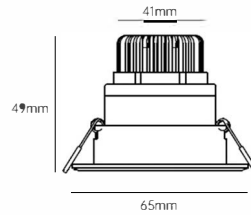

- Ra $\geq$ 92, high color rendering
- Compact structure, high-quality and delicate.
- Aluminum alloy lamp body
- Soft and comfortable lighting
- Anti glare, avoiding injury