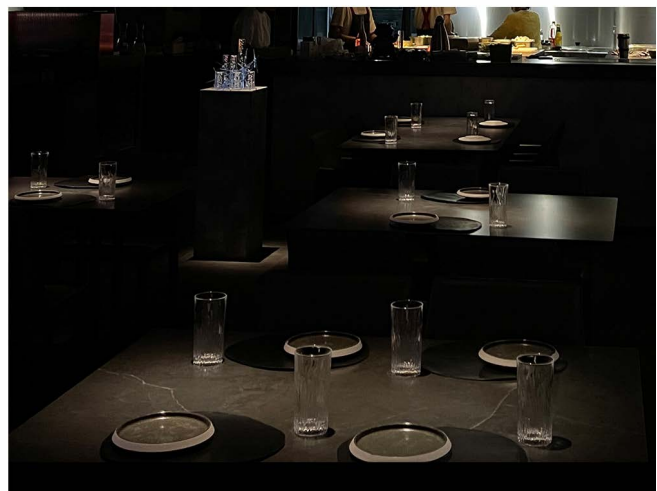

- Application: Best- suited for dining areas such as restaurant,lounge

- Ra  $\geq$  97, The higher color rendering index, the more natural the product will be displayed
- Compact structure, high-quality and delicate.
- Aluminum alloy lamp body
- Soft and comfortable lighting
- Anti glare
- Professional optical lens, efficient heat dissipation, soft and comfortable