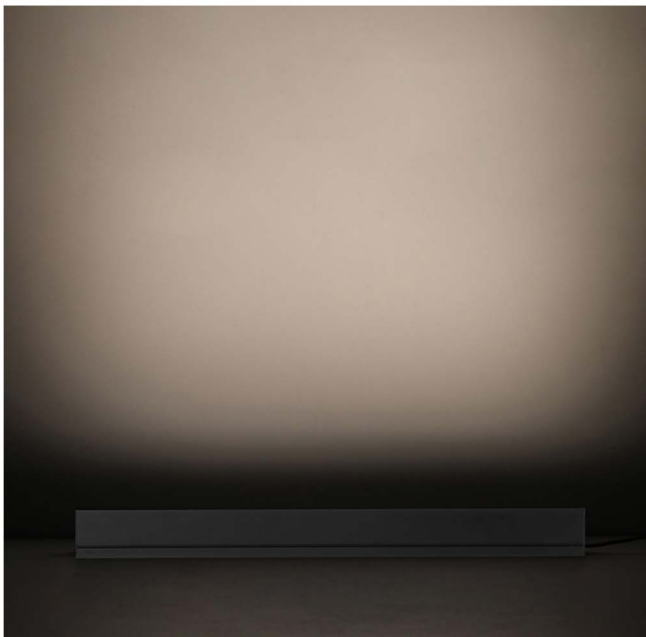

- Ra $\geq$ 95, high color rendering
- Compact structure, high-quality and delicate.
- Aluminum alloy lamp body
- 24V low-voltage safety current
- The anti glare polarized grille design provides excellent wall washing effect.

Model number	Wattage	luminous flux	Installation	Dimming	Color temperature	Beam angle	Housing color	Optional Accessories
ARSL	12W	$\geq$1344lm	surface mount	non dimming 0-10V dimming DALI dimming	3000K 4000K 6000K	Floodlight	Black	no

- Application scenarios: exhibition halls, art galleries, museums.