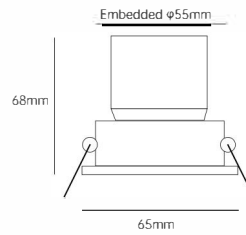

- Ra $\geq$ 95, high color rendering
- Compact structure, high-quality and delicate.
- Aluminum alloy lamp body
- Soft and comfortable lighting
- Anti glare, avoiding injury