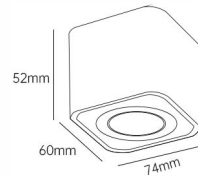

- Ra $\geq$ 92, high color rendering
- Compact structure, high-quality and delicate.
- Aluminum alloy lamp body
- Soft and comfortable lighting
- Anti glare, avoiding injury