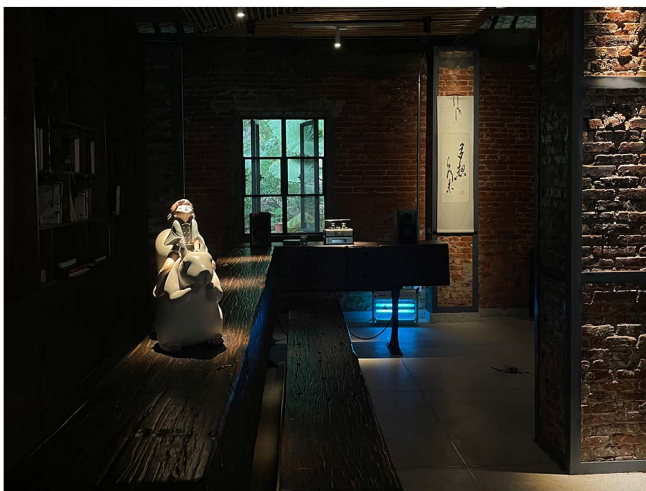

- Ra $\geq$ 97, The higher color rendering index, the more natural the product will be displayed
- Compact structure, high-quality and delicate.
- Aluminum alloy lamp body
- Soft and comfortable lighting
- Anti glare
- Professional optical lens, efficient heat dissipation, soft and comfortable

Track	Surface	Embedded	Magnetic Track

Model number	Wattage	luminous flux	Installation	Dimming	Color temperature	Beam angle	Housing color	Optional Accessories
Zoom-Cub 118	18W	$\geq$1080lm	Track Surface Embedded Magnetic Track	non dimming 220V Triac dimming 0-10V Local dimming DALI dimming	2700K 3000K 4000K 6000K	15-45 degree	White Black	 honeycomb Lamp blinds

- Application scenarios: art galleries, tea spaces, shopping malls, etc.