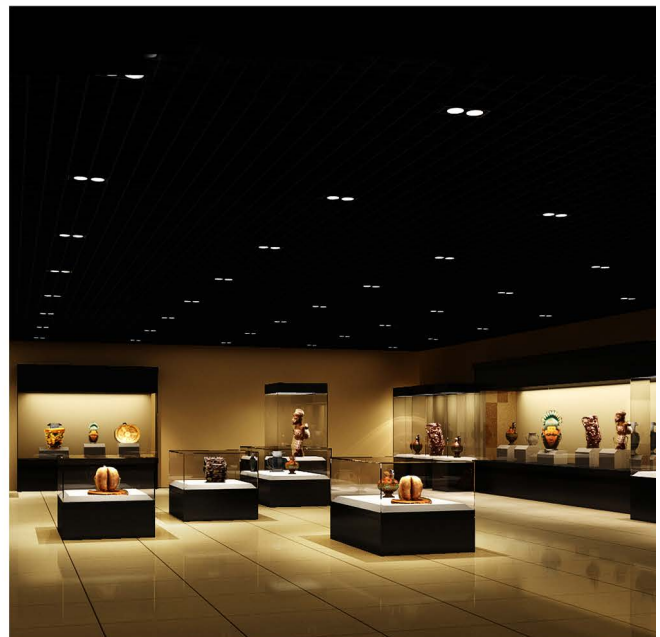

- Ra $\geq$ 95, high color rendering
- Compact structure, high-quality and delicate.
- Aluminum alloy lamp body
- Soft and comfortable lighting
- 24V safe voltage

Model number	Wattage	luminous flux	Installation	Dimming	Color temperature	Beam angle	Housing color	Optional Accessories
Mini-Spot	1W	$\geq$80lm	Surface	non dimming 220V Triac dimming	3000K 4000K 6000K	10-40 degree	White Black	 second optical design

- Application scenarios: art galleries, tea spaces, shopping malls, etc.