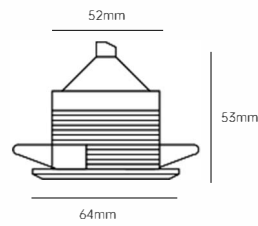

- Ra $\geq$ 95, high color rendering
- Compact structure, high-quality and delicate.
- Aluminum alloy lamp body
- 10-50 degree light zoom
- Anti glare, avoiding injury