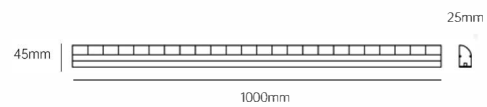

- Ra $\geq$ 95, high color rendering
- Compact structure, high-quality and delicate.
- Aluminum alloy lamp body
- 24V low-voltage safety current
- The anti glare polarized grille design provides excellent wall washing effect.