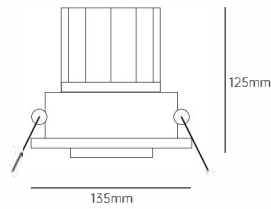

- Bright anti glare lighting
- Compact structure, high-quality and delicate.
- Aluminum alloy lamp body
- High color rendering index
- Energy saving and high efficiency