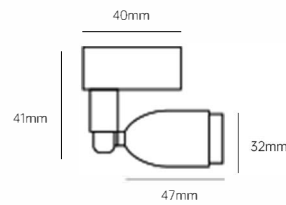

- Ra $\geq$ 95, high color rendering
- Compact structure, high-quality and delicate.
- Aluminum alloy lamp body
- Soft and comfortable lighting
- Anti glare, avoiding injury