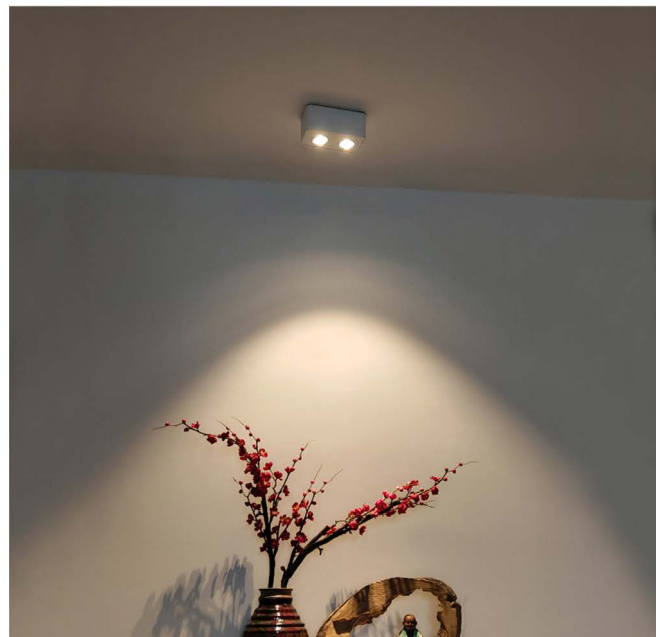

- Ra $\geq$ 92, high color rendering
- Compact structure, high-quality and delicate.
- Aluminum alloy lamp body
- Soft and comfortable lighting
- Anti glare, avoiding injury

Model number	Wattage	luminous flux	Installation	Dimming	Color temperature	Beam angle	Housing color	Optional Accessories
Cubic	7W	$\geq$525lm	Surface Mounted	non dimming 220V Triac dimming	3000K 4000K 6000K	15°Degree 24°Degree 26°Degree	White	no

- Application scenarios: home, living room, commercial