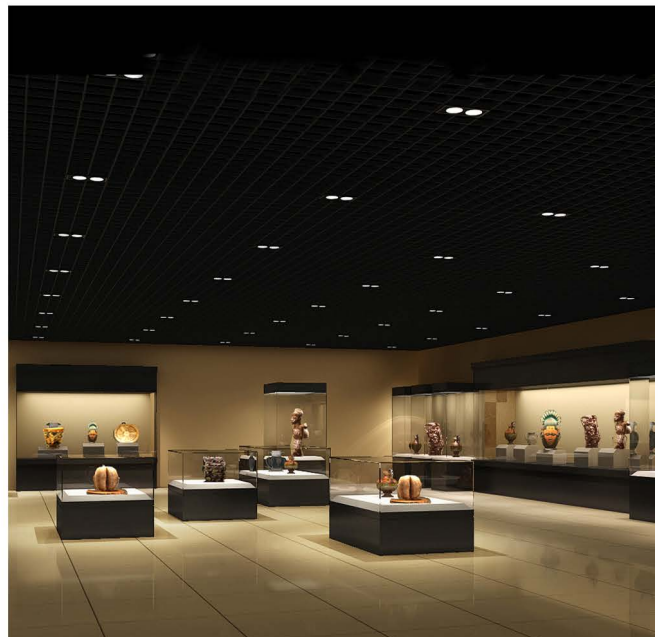

Model number	Wattage	luminous flux	Installation	Dimming	Color temperature	Beam angle	Housing color	Optional Accessories
ReSpot	3W	≥240lm	portable charge	3rd gear dimming	3000K 4000K 6000K	10-40 degree	White Black	 second optical design

- Application scenarios: display cabinets, small item illumination, temporary exhibitions.