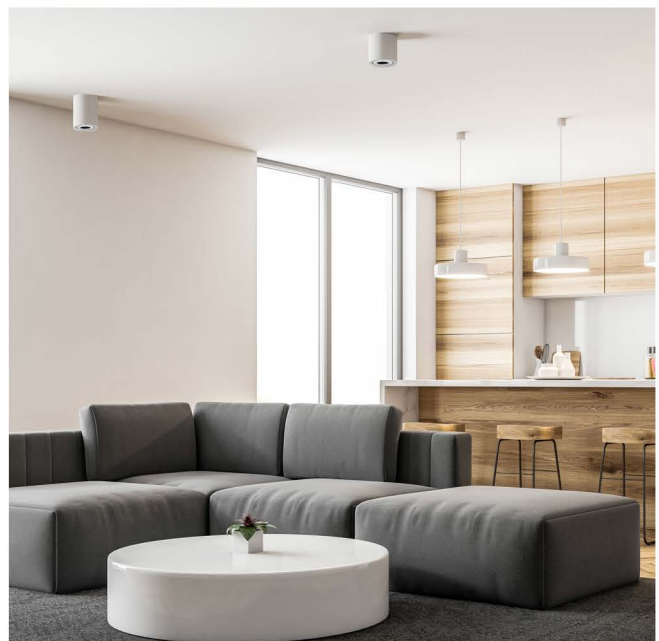

- Ra $\geq$ 95, high color rendering
- Compact structure, high-quality and delicate.
- Aluminum alloy lamp body
- Soft and comfortable lighting
- Anti glare, avoiding injury

Model number	Wattage	luminous flux	Installation	Dimming	Color temperature	Beam angle	Housing color	Optional Accessories
ROUND	9W	$\geq$675lm	Surface Mounted	non dimming 220V Triac dimming	3000K 4000K 6000K	15 Degree 24 Degree 36 Degree	White Black	 honeycomb

- Application scenarios: living room, hallway, room