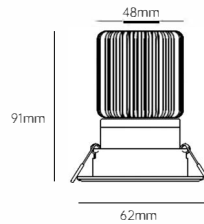

- Ra $\geq$ 92, high color rendering
- Compact structure, high-quality and delicate.
- Aluminum alloy lamp body
- Soft and comfortable lighting
- Anti glare, avoiding injury