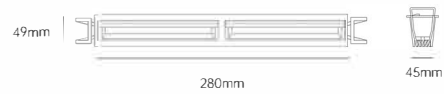

- Ra $\geq$ 95, high color rendering
- Compact structure, high-quality and delicate.
- Aluminum alloy lamp body
- Soft and comfortable lighting
- Anti glare, Uniform light effect