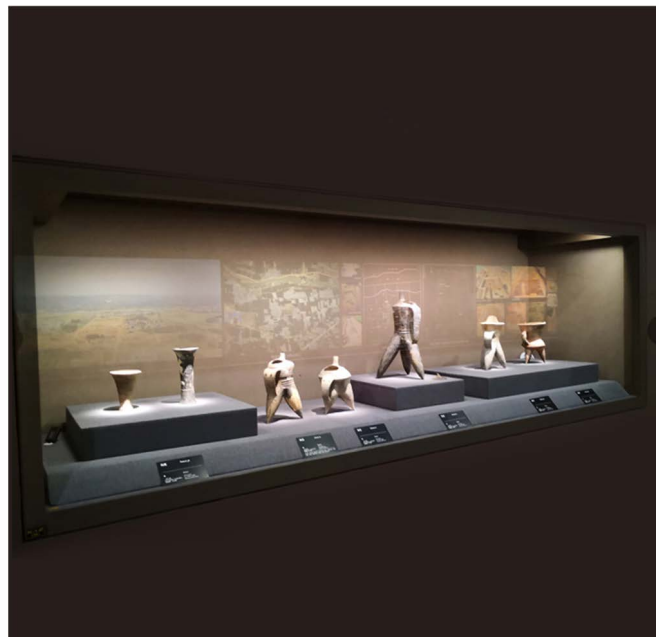

Model number	Wattage	luminous flux	Installation	Dimming	Color temperature	Beam angle	Housing color	Optional Accessories
Mini-Cam	3W	$\geq$240lm	Surface Mounted	non dimming 220V Triac dimming	3000K 4000K 6000K	10-40 degree	Black	no

- Application scenario: Exhibition cabinet.