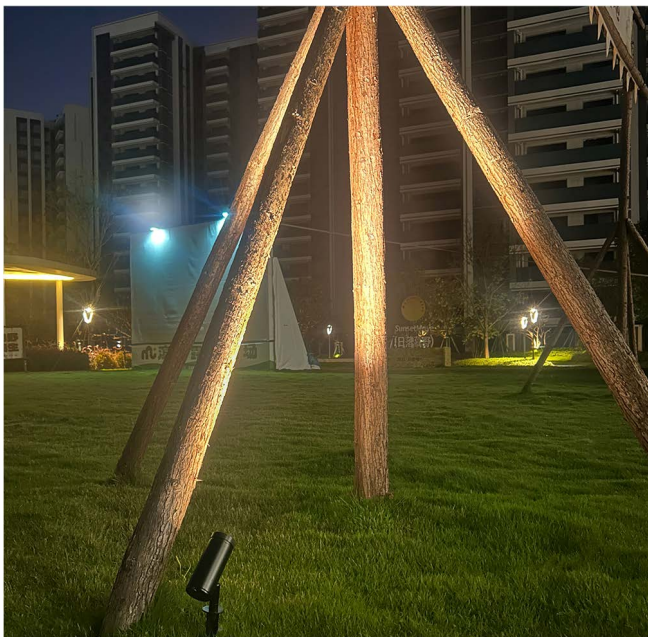

- Application scenario: Outdoor landscape

- Ra  $\geq$  90, high color rendering
- Compact structure, high-quality and delicate.
- Aluminum alloy lamp body
- Uniform light effect
- Professional optical lens, with uniform light emission and no dark areas.