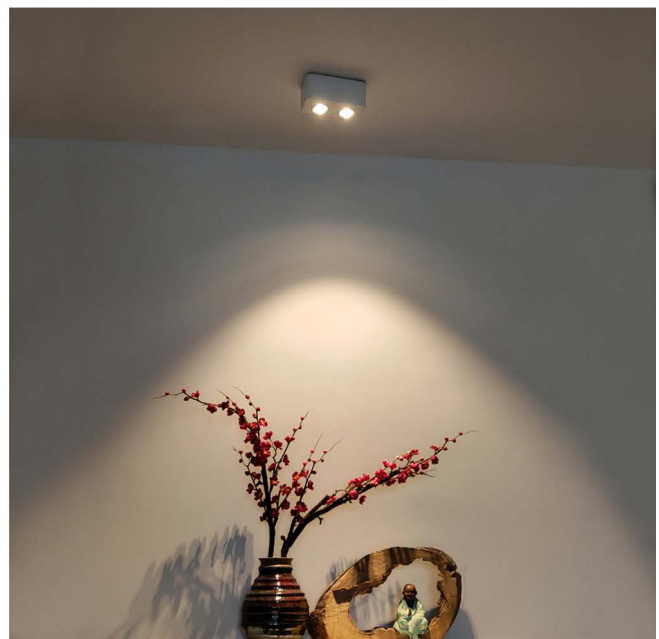

- Ra $\geq$ 92, high color rendering
- Compact structure, high-quality and delicate.
- Aluminum alloy lamp body
- Soft and comfortable lighting
- Anti glare, avoiding injury

Model number	Wattage	luminous flux	Installation	Dimming	Color temperature	Beam angle	Housing color	Optional Accessories
12524	28W	$\geq$ 2010lm	Surface Mounted	non dimming 220V Triac dimming DALI dimming	3000K 4000K 6000K	15°Degree 24°Degree 26°Degree	White	no

- Application scenarios: home, living room, commercial