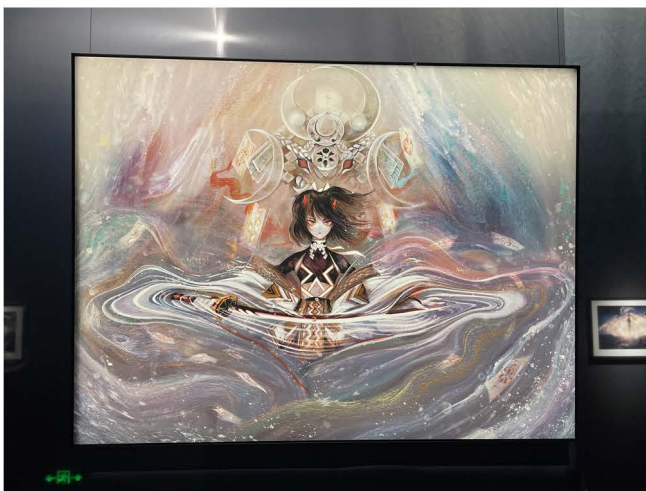

Model number	Wattage	luminous flux	Installation	Dimming	Color temperature	Beam angle	Housing color	Optional Accessories
Gallery	15W 18W	$\geq$900lm $\geq$1080lm	Track Surface	non dimming 220V Triac dimming 0-10V Local dimming DALI dimming	3000K 4000K 6000K	24-42 degree (Shapeable)	White Black	no

- Application scenarios: exhibition halls, calligraphy and painting, printmaking, etc.