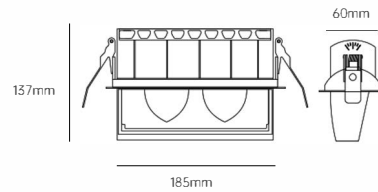

- Ra $\geq$ 95, high color rendering
- Compact structure, high-quality and delicate.
- Aluminum alloy lamp body
- Soft and comfortable lighting
- beam angle : fix angle 142*75 degree