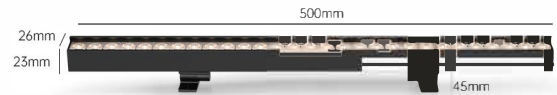

- 60 degree swing angle adjustment
- Compact structure, high-quality and delicate.
- Aluminum alloy lamp body
- 24V low-voltage safety current
- The anti glare polarized grille design provides excellent wall washing effect.