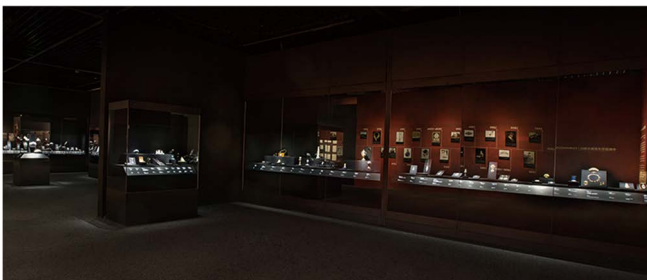

- Ra $\geq$ 95, high color rendering
- Compact structure, high-quality and delicate.
- Aluminum alloy lamp body
- Soft and comfortable lighting
- The zoom range is 10 °~50 °, and lighting can be adjusted according to the application scenario.

Model number	Wattage	luminous flux	Installation	Dimming	Color temperature	Beam angle	Housing color	Optional Accessories
EMBE	1W	$\geq$80lm	Embedded (Opening35mm)	non dimming 220V Triac dimming	3000K 4000K 6000K	10-50 degree	White Black	no

- Application scenario: independent cabinet