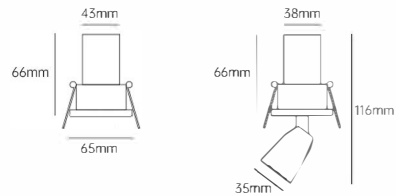

- Ra $\geq$ 95, high color rendering
- 10-50 degree push pull zoom
- Horizontal 360 degree rotating light
- Soft and comfortable lighting
- Lamp holder can be deformed and multifunctional