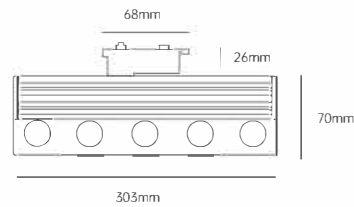

- Ra $\geq$ 90, high color rendering
- Compact structure, high-quality and delicate.
- Aluminum alloy lamp body
- Uniform light effect
- Professional optical lens, with uniform light emission and no dark areas.