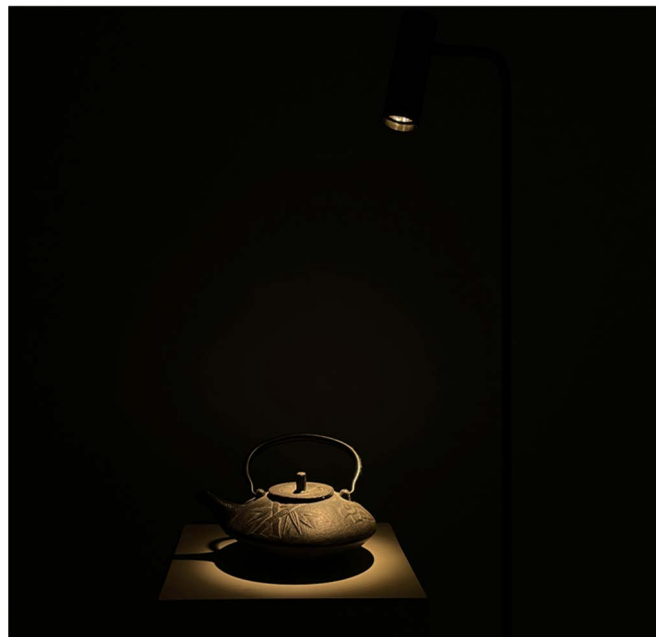

- Ra $\geq$ 97, high color rendering
- Compact structure, high-quality and delicate.
- Aluminum alloy lamp body
- Stepless dimming (customized version)
- Anti glare, avoiding injury

Model number	Wattage	luminous flux	Installation	Dimming	Color temperature	Beam angle	Housing color	Optional Accessories
GUS-330	10W	$\geq$660lm	Portable floor mounted	non dimming Local dimming	2700K 3000K 4000K 6000K	10-60 degree	Black	 honeycomb

- Application scenarios: temporary exhibitions, art galleries, museums