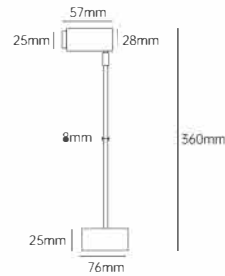

- Zoom design & Accent lighting
- Surface treatment for housing
- 3-Way dimmable & More than 16hours
- CRI>90 (Color Rendering Index)
- TYPE-C charging port