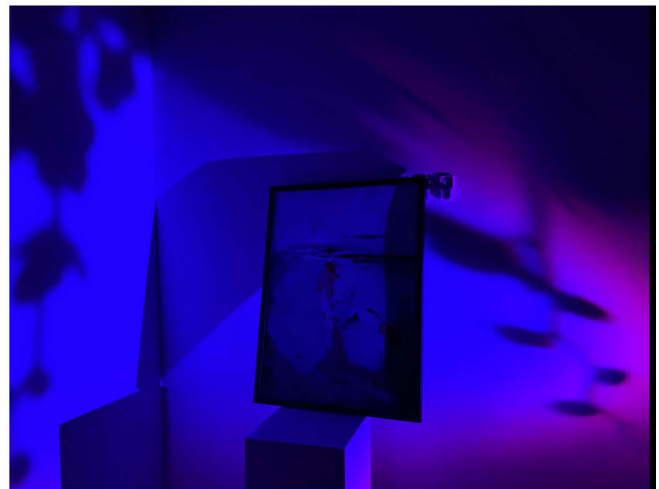

- Optical glass lens, fadeless
- Compact structure, high-quality and delicate.
- Aluminum alloy lamp body
- Soft and comfortable lighting
- Evening Sunshine
- Professional optical lens, efficient heat dissipation, soft and comfortable

Track	Surface	Embedded	Magnetic Track

Model number	Wattage	luminous flux	Installation	Dimming	Color temperature	Beam angle	Housing color	Optional Accessories
GSWY 0037	10W	≥600lm	Track Surface Embedded Magnetic Track	non dimming 220V Triac dimming	model A model B model C model D	6-50 degree	White Black	

- Application scenarios: internet red light, Qingba, indoor atmosphere.