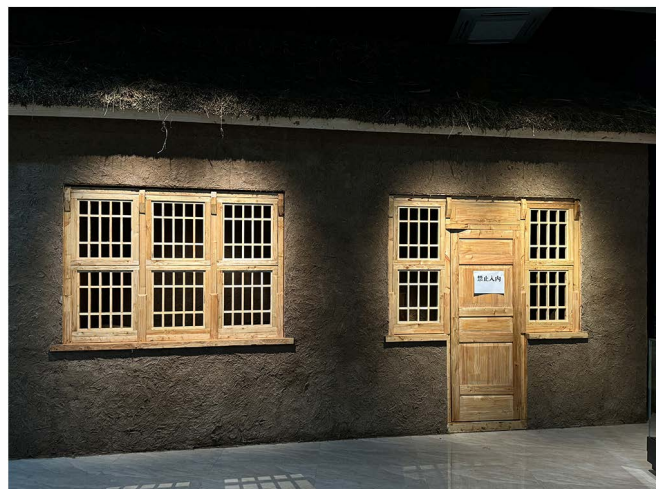

- Ra $\geq$ 93, The higher color rendering index, the more natural the product will be displayed
- 9-60 degree beam angle zoom
- Aluminum alloy lamp body
- Soft and comfortable lighting
- Anti glare
- Professional optical lens, efficient heat dissipation, soft and comfortable

Track	Surface	Embedded	Magnetic Track

Model number	Wattage	luminous flux	Installation	Dimming	Color temperature	Beam angle	Housing color	Optional Accessories
Sola	9W 12W	$\geq$ 720lm $\geq$ 900lm	Track Surface Embedded Magnetic Track	non dimming 220V Triac dimming	3000K 4000K 6000K	9-60 degree	Black	 honeycomb

- Application scenarios: art galleries, tea spaces, shopping malls, etc.