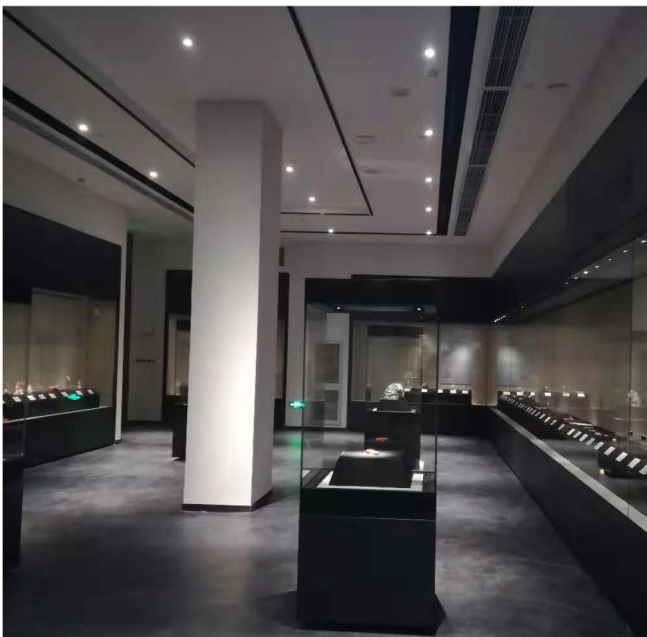

- Ra $\geq$ 90, high color rendering
- Compact structure, high-quality and delicate.
- Aluminum alloy lamp body
- Soft and comfortable lighting
- 24V safe voltage

Model number	Wattage	luminous flux	Installation	Dimming	Color temperature	Beam angle	Housing color	Optional Accessories
Mini-Spot	3W	$\geq$240lm	Surface Mounted	non dimming 220V Triac dimming	3000K 4000K 6000K	10-40 degree	White Black	 Second optical lens

- Application scenarios: art galleries, tea spaces, shopping malls, etc.