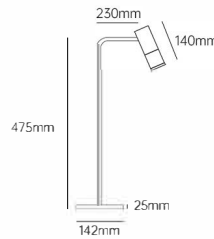

- An optical film that never fades
- Compact structure, high-quality and delicate.
- Aluminum alloy lamp body
- Soft and comfortable lighting
- Anti glare, avoiding injury