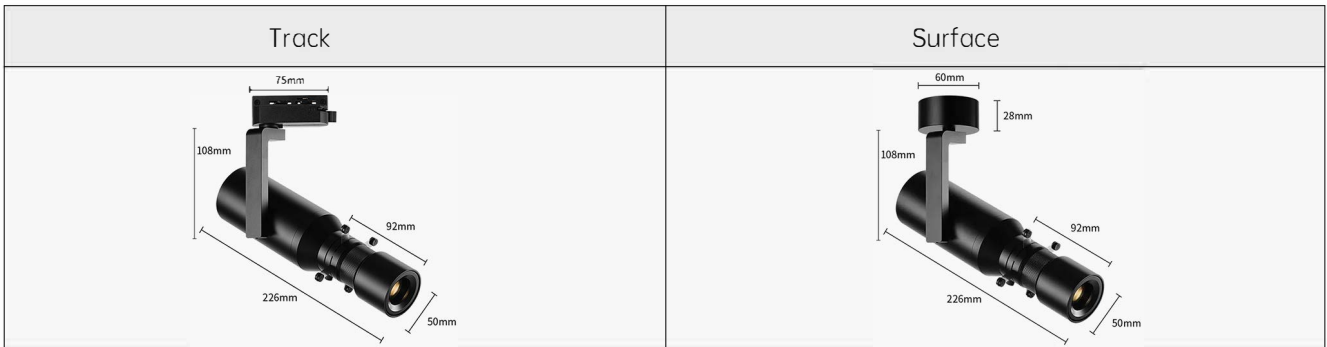

- Ra $\geq$ 97, The higher color rendering index, the more natural the product will be displayed
- Compact structure, high-quality and delicate.
- Aluminum alloy lamp body
- Soft and comfortable lighting
- Anti glare, avoiding injury
- Professional optical lens, efficient heat dissipation, soft and comfortable