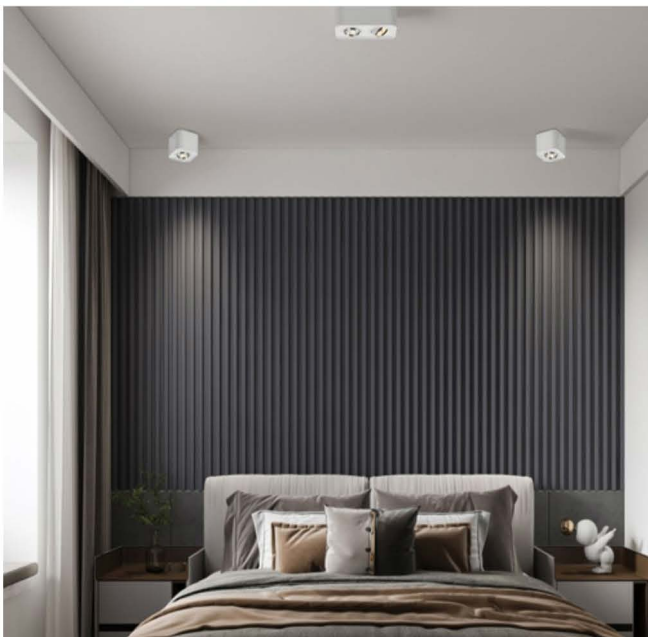

- Ra $\geq$ 92, high color rendering
- Compact structure, high-quality and delicate.
- Aluminum alloy lamp body
- Soft and comfortable lighting
- Anti glare, avoiding injury

Model number	Wattage	luminous flux	Installation	Dimming	Color temperature	Beam angle	Housing color	Optional Accessories
Cubic	7W	$\geq$525lm	Surface Mounted	non dimming 220V Triac dimming	3000K 4000K 6000K	15°Degree 24°Degree 26°Degree	White	no

- Application scenarios: home, living room, commercial