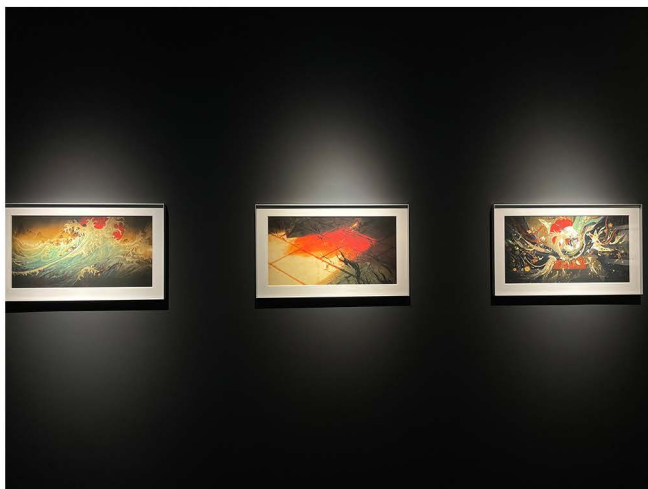

- Ra $\geq$ 92, The higher color rendering index, the more natural the product will be displayed
- Compact structure, high-quality and delicate.
- Aluminum alloy lamp body
- Soft and comfortable lighting
- Anti glare
- Professional optical lens, efficient heat dissipation, soft and comfortable

Track	Surface	Embedded	Magnetic Track

Model number	Wattage	luminous flux	Installation	Dimming	Color temperature	Beam angle	Housing color	Optional Accessories
Sola	5W 7W	$\geq$ 300lm $\geq$ 420lm	Track Surface Embedded Magnetic Track	non dimming 220V Triac dimming	3000K 4000K 6000K	15 Degree	White Black	 honeycomb

- Application scenarios: art galleries, tea spaces, shopping malls, etc.