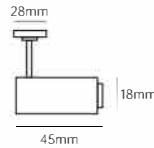

- Ra $\geq$ 90, high color rendering
- Compact structure, high-quality and delicate.
- Aluminum alloy lamp body
- Soft and comfortable lighting
- 24V safe voltage