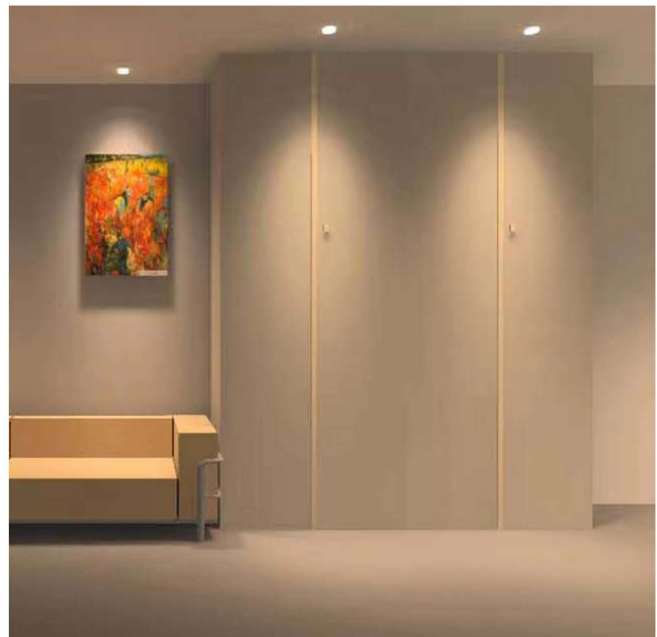

Model number	Wattage	luminous flux	Installation	Dimming	Color temperature	Beam angle	Housing color	Optional Accessories
WELL	7W 10W	$\geq$602lm $\geq$860lm	Embedded (Cutout 75mm)	non dimming 220V Triac dimming	3000K 4000K 6000K	10-40 degree	White+Black	 honeycomb

- Application scenarios: ceiling lighting, desktop, decorative lighting, photo painting