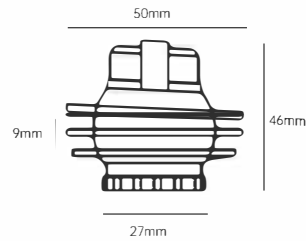

- Ra $\geq$ 95, high color rendering
- Compact structure, high-quality and delicate.
- Aluminum alloy lamp body
- Soft and comfortable lighting
- Anti glare, avoiding injury