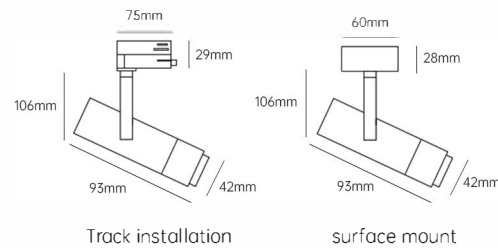

- Ra $\geq$ 97, high color rendering
- Compact structure, high-quality and delicate.
- Aluminum alloy lamp body
- Soft and comfortable lighting
- Rotate 355 degrees horizontally and swing 90 degrees vertically.