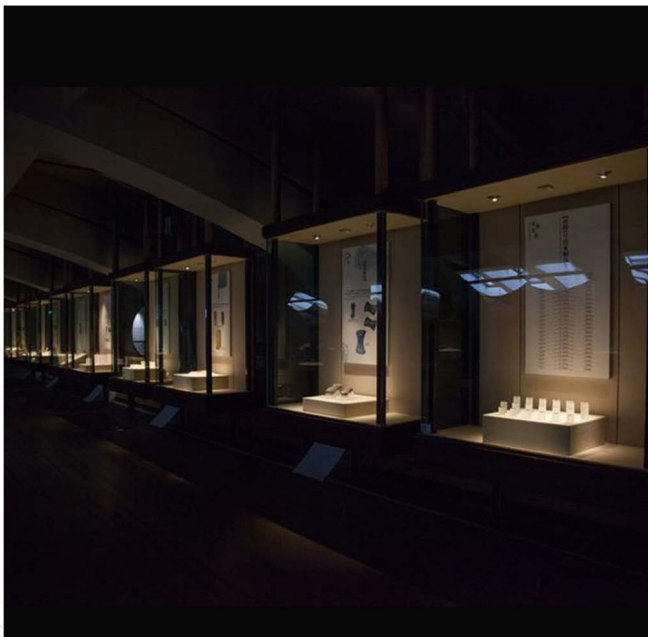

Model number	Wattage	luminous flux	Installation	Dimming	Color temperature	Beam angle	Housing color	Optional Accessories
Aple	7W	$\geq$ 420lm	Embedded (Cutout 75mm)	non dimming 220V Triac dimming	3000K 4000K 6000K	12-54degree zoom	White Black	no

- Application scenarios: high-altitude lighting, desktop, decorative lighting, and lighting.