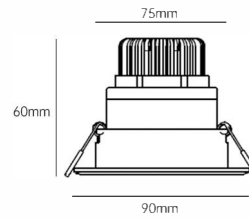

- Ra $\geq$ 92, high color rendering
- Compact structure, high-quality and delicate.
- Aluminum alloy lamp body
- Soft and comfortable lighting
- Anti glare, avoiding injury